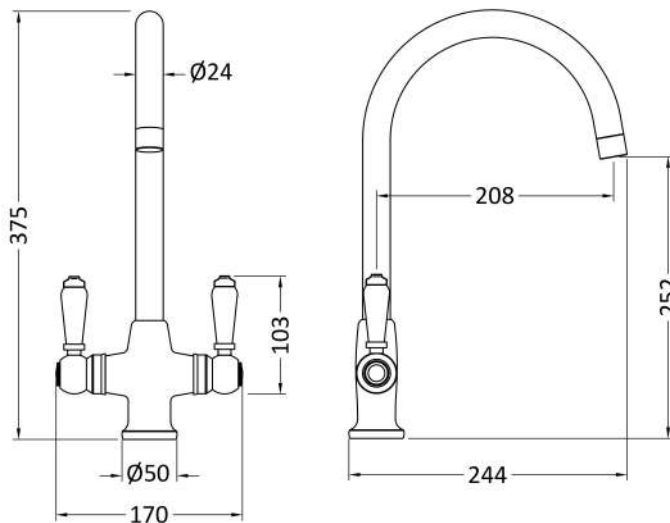

Sales Code: KB804

Description: Cruciform Sink Mixer Lever

Product Dimensions

Height (mm):	375
Width (mm):	160
Depth (mm):	220
Length (mm):	
Nett Weight (kg):	0.99

Packaging Dimensions

Height (mm):	55
Width (mm):	220
Depth (mm):	420
Gross Weight (kg):	1.19

Packaging Data

Box Colour:	Brown Cardboard Box
Box Qty:	0
Label Size:	0 x 0
Label Colour:	White Label
Label Qty:	0

Outer Box Dimensions (If Applicable)

Height (mm):	395
Width (mm):	335
Depth (mm):	425
Length (mm):	
Gross Weight (kg):	6
Barcode:	5056678401118

Product Details

Country of Origin:	China
Fitting Instruction:	Yes
Product Material:	Brass
Control Type:	Manual
Waste Included:	Waste Not Included
Waste Type:	Not Applicable
WRAS Approval: No	Approval No: N/A
Valve/Cartridge Type:	1/4 Turn Ceramic Disc
Colour/Finish:	Brushed Brass
Mount Type:	Deck
Operating Pressure (bar):	0.5

Flow Rates: (Litres Per Min)	0.1 bar: 4	0.5 bar: 7.2	1 bar: 10	2 bar: 13.5	3 bar: 16.5
Pipe Size:	15 mm (1/2" Bsp)				
Pipe Centres:	N/A				