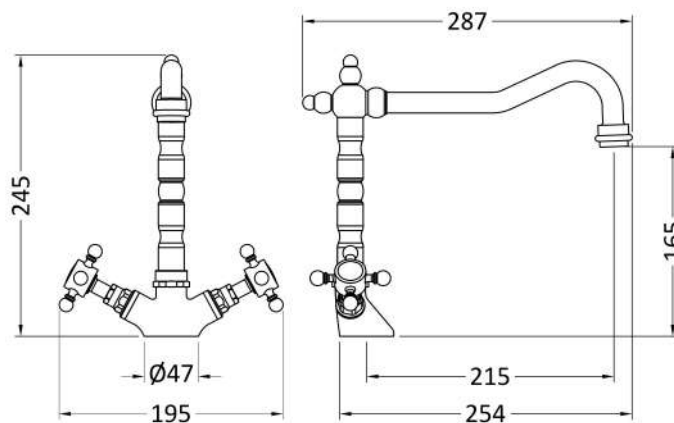

Sales Code: KB805

Description: French Classic Mono Sink Mixer

Product Dimensions

Height (mm):	240
Width (mm):	190
Depth (mm):	230
Length (mm):	
Nett Weight (kg):	0.93

Packaging Dimensions

Height (mm):	70
Width (mm):	280
Depth (mm):	360
Gross Weight (kg):	1.13

Packaging Data

Box Colour:	Brown Cardboard Box
Box Qty:	0
Label Size:	0 x 0
Label Colour:	White Label
Label Qty:	0

Outer Box Dimensions (If Applicable)

Height (mm):	370
Width (mm):	295
Depth (mm):	375
Length (mm):	
Gross Weight (kg):	6
Barcode:	5056678401132

Product Details

Country of Origin:	China
Fitting Instruction:	Yes
Product Material:	Brass
Control Type:	Manual
Waste Included:	Waste Not Included
Waste Type:	Not Applicable
WRAS Approval: No	Approval No: N/A
Valve/Cartridge Type:	1/4 Turn Ceramic Disc
Colour/Finish:	Brushed Brass
Mount Type:	Deck
Operating Pressure (bar):	0.5
Flow Rates: (Litres Per Min)	0.1 bar: 3.5 0.5 bar: 7.4 1 bar: 10.5 2 bar: 14.8 3 bar: 18.2
Pipe Size:	15 mm (1/2" Bsp)
Pipe Centres:	N/A