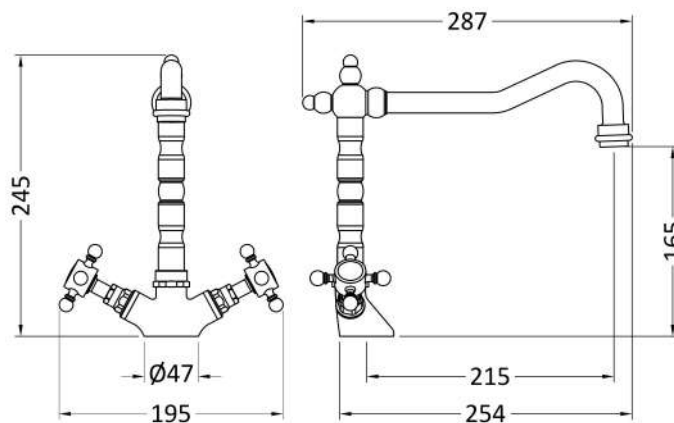

### Product Dimensions

|                   |      |
|-------------------|------|
| Height (mm):      | 240  |
| Width (mm):       | 190  |
| Depth (mm):       | 230  |
| Length (mm):      |      |
| Nett Weight (kg): | 0.76 |

### Packaging Dimensions

|                    |      |
|--------------------|------|
| Height (mm):       | 70   |
| Width (mm):        | 280  |
| Depth (mm):        | 360  |
| Gross Weight (kg): | 1.26 |

### Outer Box Dimensions (If Applicable)

|                    |               |
|--------------------|---------------|
| Height (mm):       | 370           |
| Width (mm):        | 295           |
| Depth (mm):        | 375           |
| Length (mm):       |               |
| Gross Weight (kg): | 6             |
| Barcode:           | 5056678401132 |

### Product Details

|                              |   |
|------------------------------|---|
| Country of Origin:           | China   |
| Fitting Instruction:         | No  |
| Product Material:            | Brass   |
| Control Type:                | Manual  |
| Waste Included:              | Waste Not Included  |
| Waste Type:                  | Not Applicable  |
| WRAS Approval: No            | Approval No: N/A  |
| Valve/Cartridge Type:        | 1/4 Turn Ceramic Disc   |
| Colour/Finish:               | Brushed Brass   |
| Mount Type:                  | Deck  |
| Operating Pressure (bar):    | 0.5   |
| Flow Rates: (Litres Per Min) | 0.1 bar: 3.5    0.5 bar: 7.4    1 bar: 10.5    2 bar: 14.8    3 bar: 18.2 |
| Pipe Size:                   | 15 mm   |
| Pipe Centres:                | N/A   |