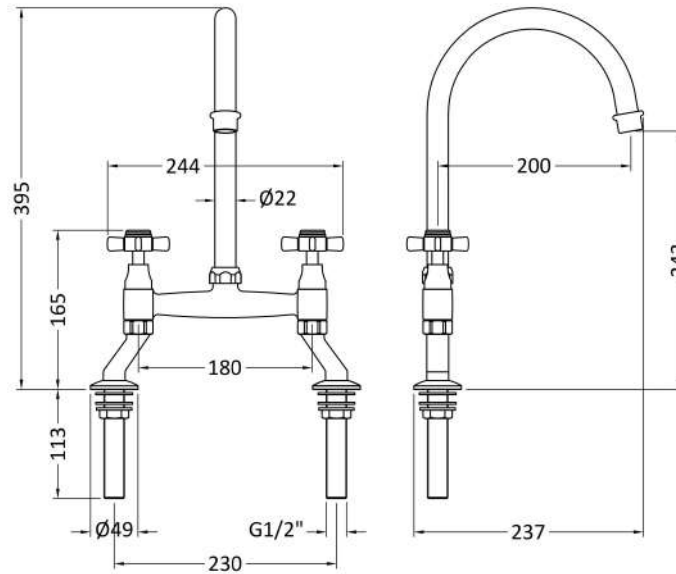

Sales Code: KB806

Description: Bridge Sink Mixer Crosshead

Product Dimensions

Height (mm):	510
Width (mm):	235
Depth (mm):	200
Length (mm):	
Nett Weight (kg):	1.2

Packaging Dimensions

Height (mm):	75
Width (mm):	320
Depth (mm):	410
Gross Weight (kg):	1.7

Packaging Data

Box Colour:	Brown Cardboard Box
Box Qty:	1
Label Size:	100 x 50
Label Colour:	White Label
Label Qty:	1

Outer Box Dimensions (If Applicable)

Height (mm):	395
Width (mm):	335
Depth (mm):	425
Length (mm):	
Gross Weight (kg):	9
Barcode:	5056678401071

Product Details

Country of Origin:	China
Fitting Instruction:	No
Product Material:	Brass
Control Type:	Manual
Waste Included:	Waste Not Included
Waste Type:	Not Applicable
WRAS Approval: No	Approval No: N/A
Valve/Cartridge Type:	1/4 Turn Ceramic Disc
Colour/Finish:	Brushed Brass
Mount Type:	Deck
Operating Pressure (bar):	0.5

Flow Rates: (Litres Per Min)	0.1 bar: 4.3	0.5 bar: 8.5	1 bar: 12.2	2 bar: 17.4	3 bar: 21.5
Pipe Size:	15 mm				
Pipe Centres:	N/A				