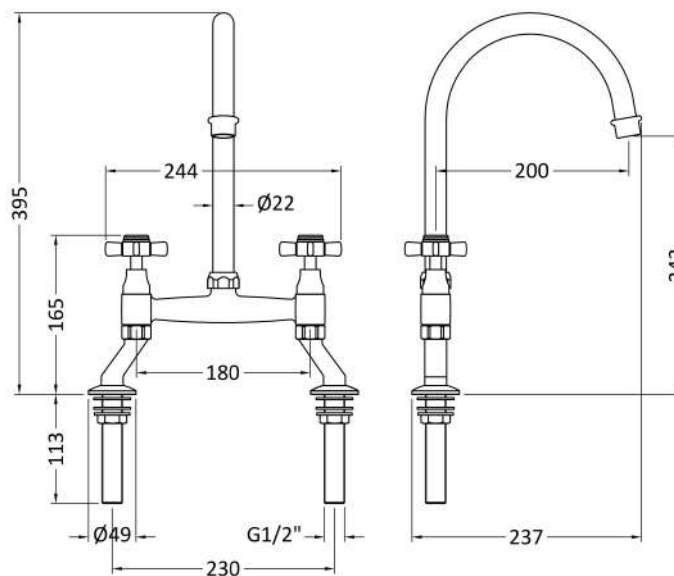

### Product Dimensions

Height (mm):	510
Width (mm):	235
Depth (mm):	200
Length (mm):	
Nett Weight (kg):	1.58

### Packaging Dimensions

Height (mm):	75
Width (mm):	320
Depth (mm):	410
Gross Weight (kg):	1.78

### Outer Box Dimensions (If Applicable)

Height (mm):	395
Width (mm):	335
Depth (mm):	425
Length (mm):	
Gross Weight (kg):	9
Barcode:	5056678401071

Flow Rates: (Litres Per Min)	0.1 bar: 4.3	0.5 bar: 8.5	1 bar: 12.2	2 bar: 17.4	3 bar: 21.5
Pipe Size:	15 mm (1/2" Bsp)				
Pipe Centres:	N/A				