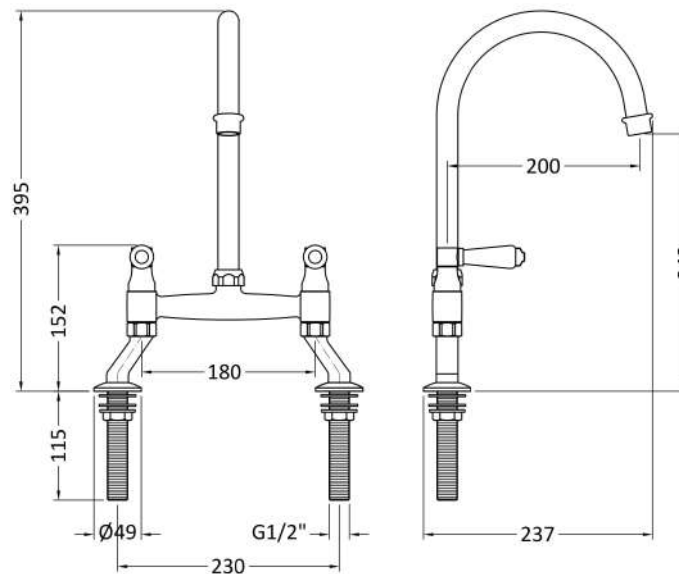

### Product Dimensions

Height (mm):	510
Width (mm):	235
Depth (mm):	200
Length (mm):	
Nett Weight (kg):	1.3

### Packaging Dimensions

Height (mm):	75
Width (mm):	320
Depth (mm):	410
Gross Weight (kg):	1.8

### Outer Box Dimensions (If Applicable)

Height (mm):	395
Width (mm):	335
Depth (mm):	425
Length (mm):	
Gross Weight (kg):	9
Barcode:	5056678401095

Flow Rates: (Litres Per Min)	0.1 bar: 4.1	0.5 bar: 8.1	1 bar: 11.3	2 bar: 15.9	3 bar: 19.5
Pipe Size:	15 mm				
Pipe Centres:	N/A				