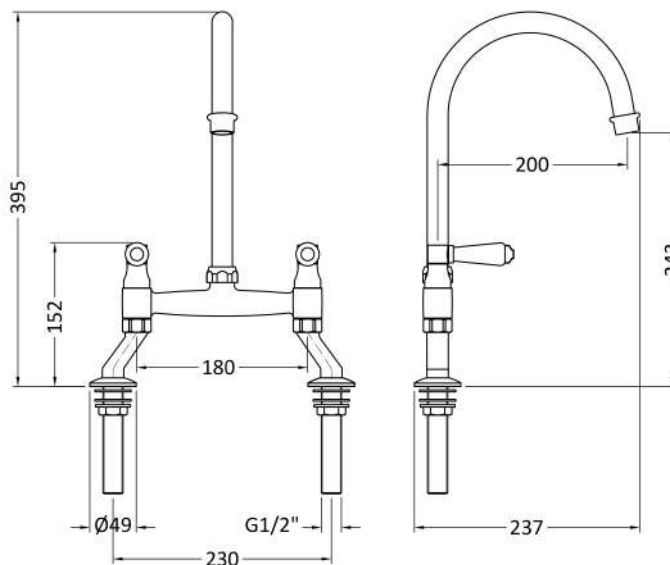

### Product Dimensions

Height (mm):	510
Width (mm):	235
Depth (mm):	200
Length (mm):	
Nett Weight (kg):	1.63

### Packaging Dimensions

Height (mm):	75
Width (mm):	320
Depth (mm):	410
Gross Weight (kg):	1.83

### Outer Box Dimensions (If Applicable)

Height (mm):	395
Width (mm):	335
Depth (mm):	425
Length (mm):	
Gross Weight (kg):	9
Barcode:	5056678401095

Flow Rates: (Litres Per Min)	0.1 bar: 4.1	0.5 bar: 8.1	1 bar: 11.3	2 bar: 15.9	3 bar: 19.5
Pipe Size:	15 mm (1/2" Bsp)				
Pipe Centres:	N/A				