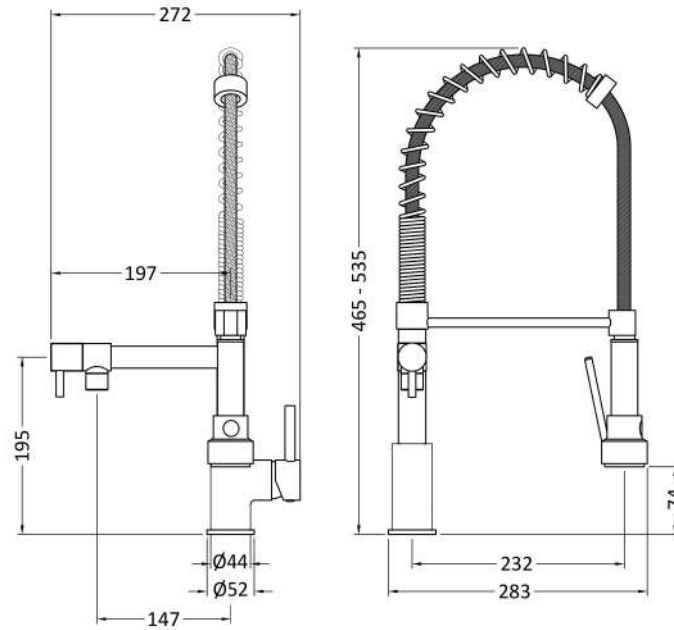

Sales Code: KC311T

Description: Tall Side Kitchen Tap Rinser & Pan Fil

Product Dimensions

Height (mm):	578
Width (mm):	227
Depth (mm):	311
Length (mm):	
Nett Weight (kg):	3.4

Packaging Dimensions

Height (mm):	870
Width (mm):	355
Depth (mm):	250
Gross Weight (kg):	3.8

Packaging Data

Box Colour:	White Cardboard Box
Box Qty:	0
Label Size:	0 x 0
Label Colour:	White Label
Label Qty:	0

Outer Box Dimensions (If Applicable)

Height (mm):	230
Width (mm):	530
Depth (mm):	450
Length (mm):	
Gross Weight (kg):	17
Barcode:	5056211897590

Product Details

Country of Origin:	China
Fitting Instruction:	Yes
Product Material:	Brass/ABS
Control Type:	Manual
Waste Included:	Waste Not Included
Waste Type:	Not Applicable
WRAS Approval: No	Approval No: N/A
Valve/Cartridge Type:	1/4 Turn Ceramic Disc
Colour/Finish:	Chrome
Mount Type:	Deck
Operating Pressure (bar):	1

Flow Rates: (Litres Per Min)	0.1 bar: N/A	0.5 bar: N/A	1 bar: 5.5	2 bar: 8.5	3 bar: 10
Pipe Size:	15 mm (1/2" Bsp)				
Pipe Centres:	N/A				