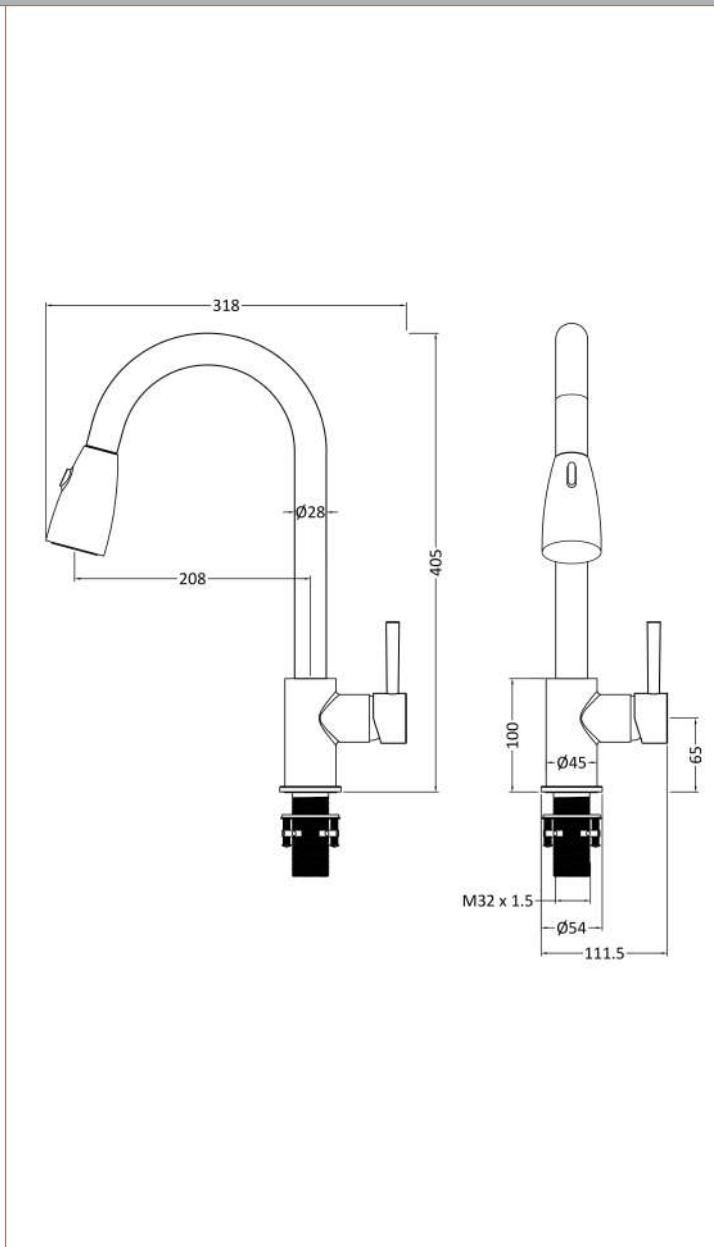

Sales Code: KC318

Description: Side Action Kitchen Tap With Rinser

Product Dimensions	
Height (mm):	405
Width (mm):	111
Depth (mm):	318
Length (mm):	
Nett Weight (kg):	1.5
Packaging Dimensions	
Height (mm):	278
Width (mm):	111
Depth (mm):	414
Gross Weight (kg):	1.65
Packaging Data	
Box Colour:	White Cardboard Box
Box Qty:	0
Label Size:	0 x 0
Label Colour:	White Label
Label Qty:	0
Outer Box Dimensions (If Applicable)	
Height (mm):	300
Width (mm):	510
Depth (mm):	320
Length (mm):	
Gross Weight (kg):	10
Barcode:	5055369048557
Product Details	
Country of Origin:	China
Fitting Instruction:	Yes
Product Material:	Brass/ABS
Control Type:	Manual
Waste Included:	Waste Not Included
Waste Type:	Not Applicable
WRAS Approval: No	Approval No: N/A
Valve/Cartridge Type:	Single Lever Cartridge
Colour/Finish:	Chrome
Mount Type:	Deck
Operating Pressure (bar):	1
Flow Rates: (Litres Per Min)	0.1 bar: N/A 0.5 bar: N/A 1 bar: 5.5 2 bar: 7.5 3 bar: 9
Pipe Size:	15 mm (1/2" Bsp)
Pipe Centres:	N/A