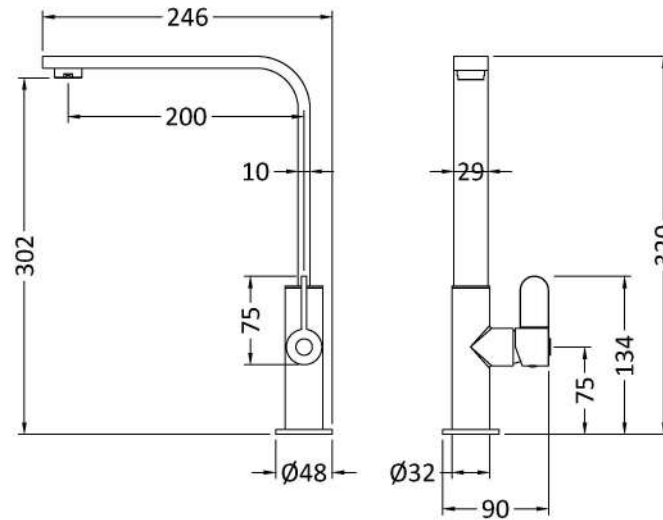

Sales Code: KCH805SL

Description: Churni Mono Single Lever Brushed Brass

Product Dimensions

Height (mm):	320
Width (mm):	90
Depth (mm):	246
Length (mm):	
Nett Weight (kg):	0.95

Packaging Dimensions

Height (mm):	70
Width (mm):	265
Depth (mm):	415
Gross Weight (kg):	1.39

Packaging Data

Box Colour:	Brown Cardboard Box
Box Qty:	0
Label Size:	0 x 0
Label Colour:	White Label
Label Qty:	0

Outer Box Dimensions (If Applicable)

Height (mm):	370
Width (mm):	280
Depth (mm):	395
Length (mm):	
Gross Weight (kg):	5
Barcode:	5056678400630

Product Details

Country of Origin:	China
Fitting Instruction:	No
Product Material:	Brass
Control Type:	Manual
Waste Included:	Waste Not Included
Waste Type:	Not Applicable
WRAS Approval: No	Approval No: N/A
Valve/Cartridge Type:	1/4 Turn Ceramic Disc
Colour/Finish:	Brushed Brass
Mount Type:	Deck
Operating Pressure (bar):	0.5

Flow Rates: (Litres Per Min) 0.1 bar: 1.8 0.5 bar: 3.4 1 bar: 4.6 2 bar: 6.3 3 bar: 7.7

Pipe Size: 15 mm (1/2" Bsp)

Pipe Centres: N/A