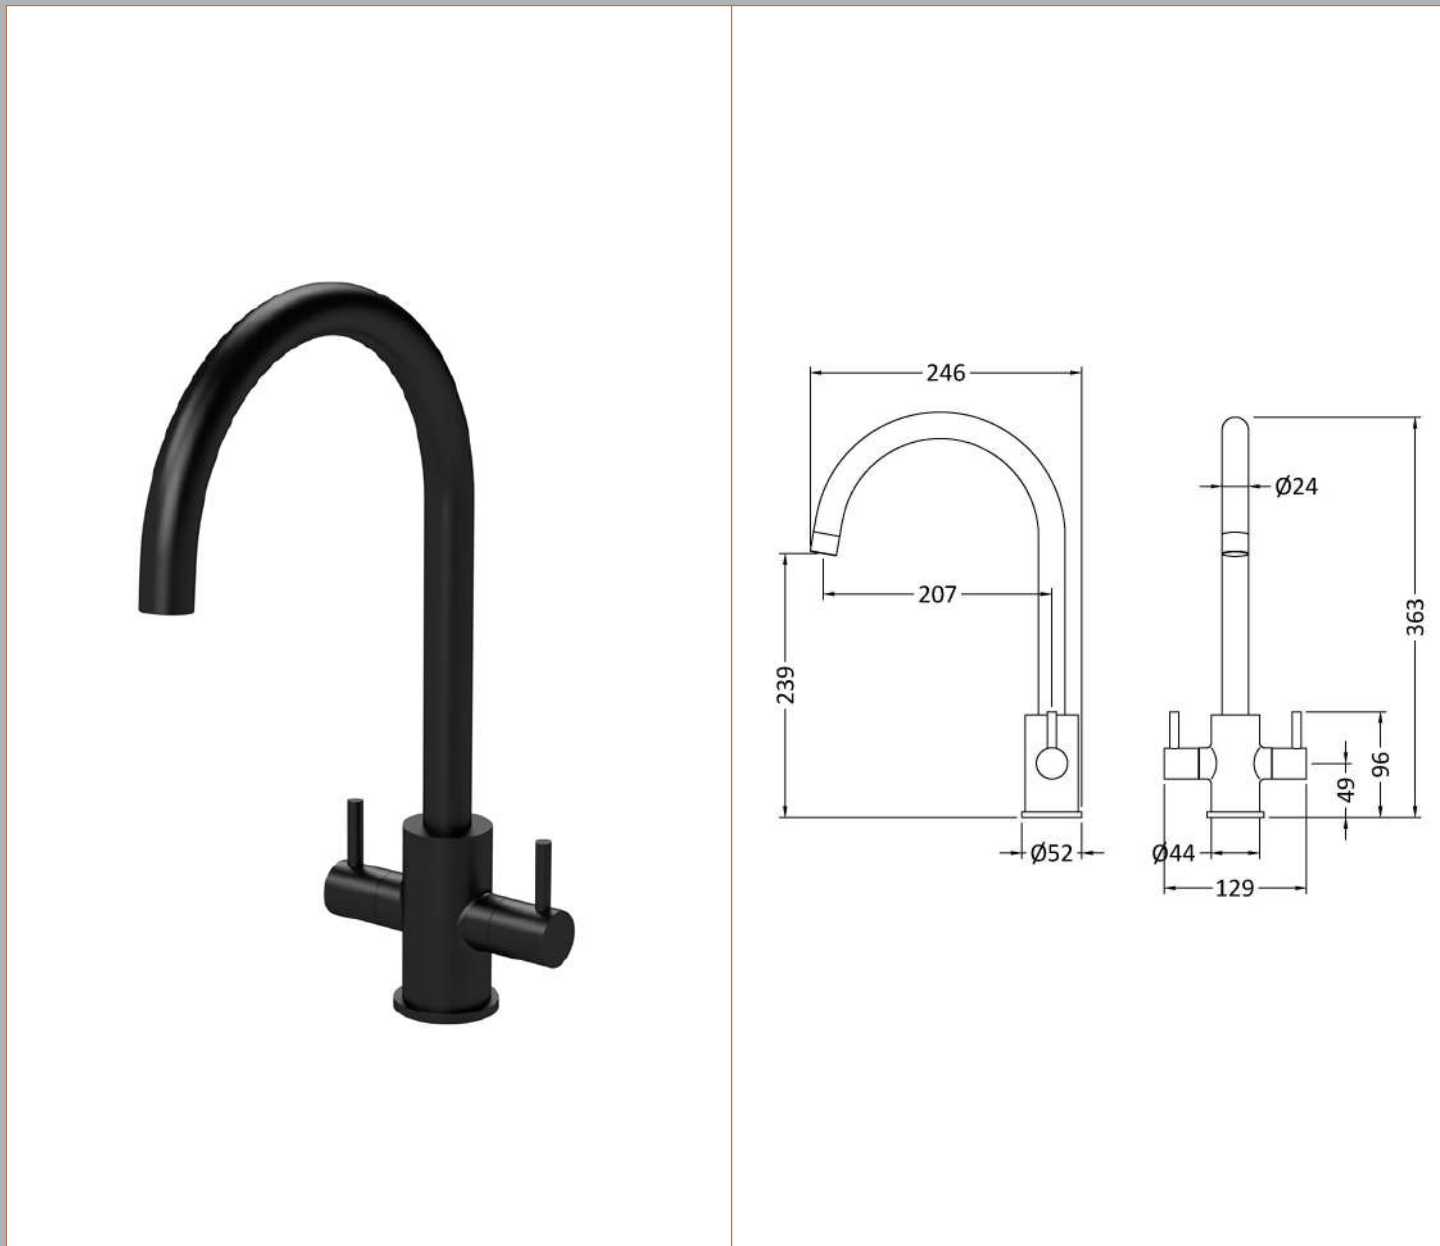

Sales Code: KLA405DL

Description: Lachen Mono Dual Lever Matt Black

### Product Dimensions

|                   |      |
|-------------------|------|
| Height (mm):      | 363  |
| Width (mm):       | 129  |
| Depth (mm):       | 246  |
| Length (mm):      |      |
| Nett Weight (kg): | 1.15 |

### Outer Box Dimensions (If Applicable)

|                    |               |
|--------------------|---------------|
| Height (mm):       | 395           |
| Width (mm):        | 335           |
| Depth (mm):        | 370           |
| Length (mm):       |               |
| Gross Weight (kg): | 6             |
| Barcode:           | 5056678400807 |

### Product Details

|                              |  |
|------------------------------|--|
| Country of Origin:           | China  |
| Fitting Instruction:         | No   |
| Product Material:            | Brass  |
| Control Type:                | Manual   |
| Waste Included:              | Waste Not Included   |
| Waste Type:                  | Not Applicable   |
| WRAS Approval: No            | Approval No: N/A   |
| Valve/Cartridge Type:        | 1/4 Turn Ceramic Disc  |
| Colour/Finish:               | Matt Black   |
| Mount Type:                  | Deck   |
| Operating Pressure (bar):    | 0.5  |
| Flow Rates: (Litres Per Min) | 0.1 bar: 4.1   0.5 bar: 7   1 bar: 9.5   2 bar: 13   3 bar: 15.9 |
| Pipe Size:                   | 15 mm (1/2" Bsp)   |
| Pipe Centres:                | N/A  |