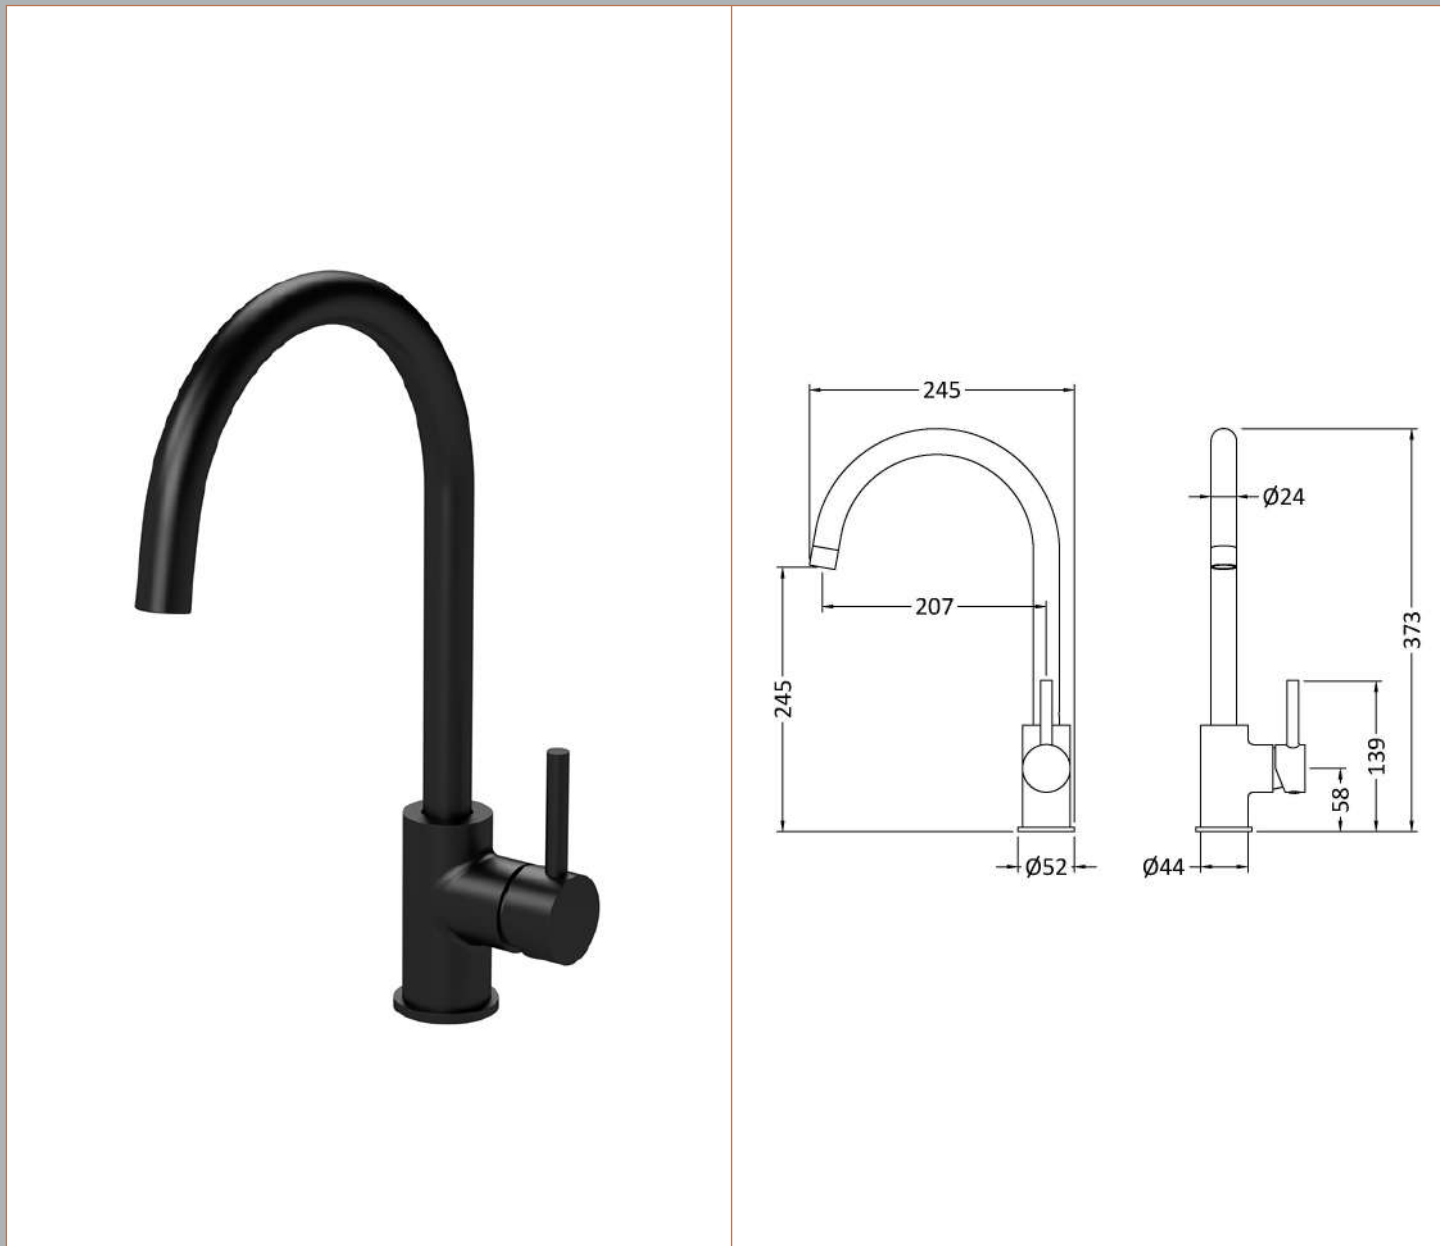

**Sales Code:** KLA405SL

**Description:** Lachen Mono Single Lever Matt Black

**Product Dimensions**

Height (mm):	373
Width (mm):	90
Depth (mm):	245
Length (mm):	
Nett Weight (kg):	1

**Packaging Dimensions**

Height (mm):	75
Width (mm):	320
Depth (mm):	410
Gross Weight (kg):	1.48

**Packaging Data**

Box Colour:	Brown Cardboard Box
Box Qty:	0
Label Size:	0 x 0
Label Colour:	White Label
Label Qty:	0

**Outer Box Dimensions (If Applicable)**

Height (mm):	395
Width (mm):	335
Depth (mm):	370
Length (mm):	
Gross Weight (kg):	5
Barcode:	5056678400852

**Product Details**

Country of Origin:	China
Fitting Instruction:	No
Product Material:	Brass
Control Type:	Manual
Waste Included:	Waste Not Included
Waste Type:	Not Applicable
WRAS Approval: No	Approval No: N/A
Valve/Cartridge Type:	1/4 Turn Ceramic Disc
Colour/Finish:	Matt Black
Mount Type:	Deck
Operating Pressure (bar):	0.5

Flow Rates: (Litres Per Min)	0.1 bar: 3.4	0.5 bar: 5.9	1 bar: 8.2	2 bar: 11.4	3 bar: 13.8
Pipe Size:	15 mm (1/2" Bsp)				
Pipe Centres:	N/A				