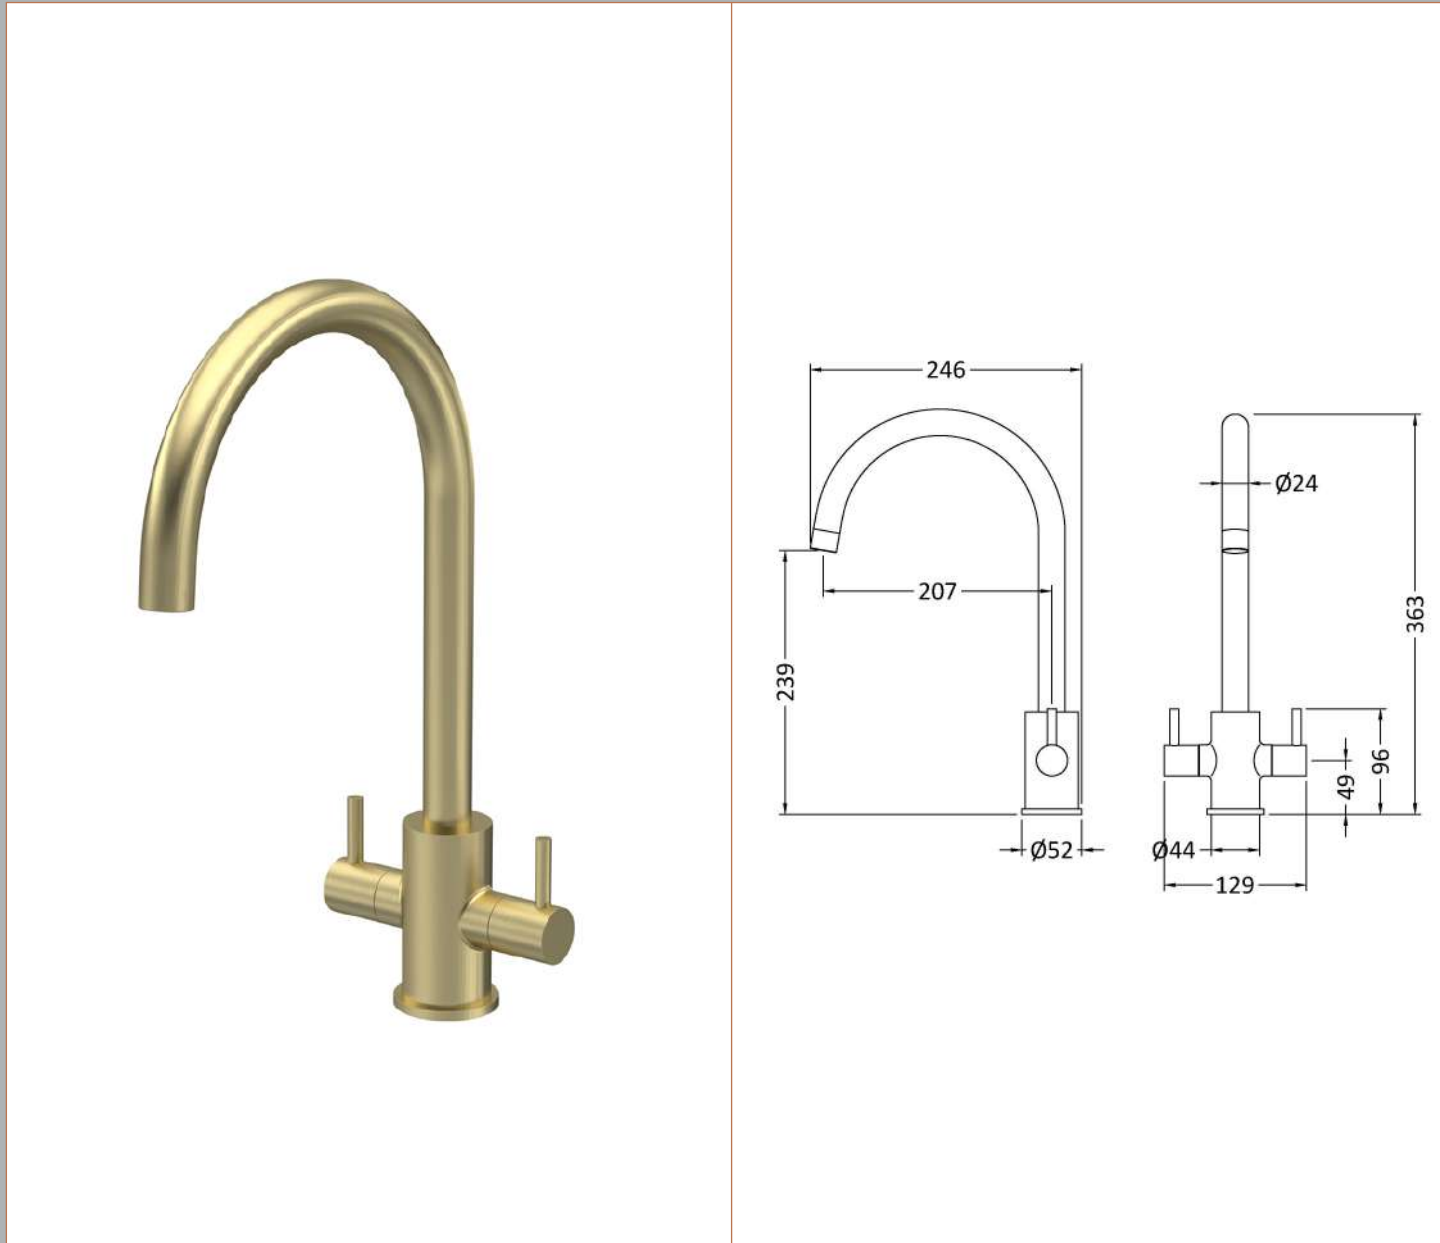

Sales Code: KLA805DL

Description: Lachen Mono Dual Lever Brushed Brass

Product Dimensions

Height (mm):	363
Width (mm):	129
Depth (mm):	246
Length (mm):	
Nett Weight (kg):	1.15

Packaging Dimensions

Height (mm):	75
Width (mm):	320
Depth (mm):	410
Gross Weight (kg):	1.51

Packaging Data

Box Colour:	Brown Cardboard Box
Box Qty:	0
Label Size:	0 x 0
Label Colour:	White Label
Label Qty:	0

Outer Box Dimensions (If Applicable)

Height (mm):	395
Width (mm):	335
Depth (mm):	370
Length (mm):	
Gross Weight (kg):	6
Barcode:	5056678400784

Product Details

Country of Origin:	China
Fitting Instruction:	No
Product Material:	Brass
Control Type:	Manual
Waste Included:	Waste Not Included
Waste Type:	Not Applicable
WRAS Approval: No	Approval No: N/A
Valve/Cartridge Type:	1/4 Turn Ceramic Disc
Colour/Finish:	Brushed Brass
Mount Type:	Deck
Operating Pressure (bar):	0.5
Flow Rates: (Litres Per Min)	0.1 bar: 4.1 0.5 bar: 7 1 bar: 9.5 2 bar: 13 3 bar: 15.9
Pipe Size:	15 mm (1/2" Bsp)
Pipe Centres:	N/A