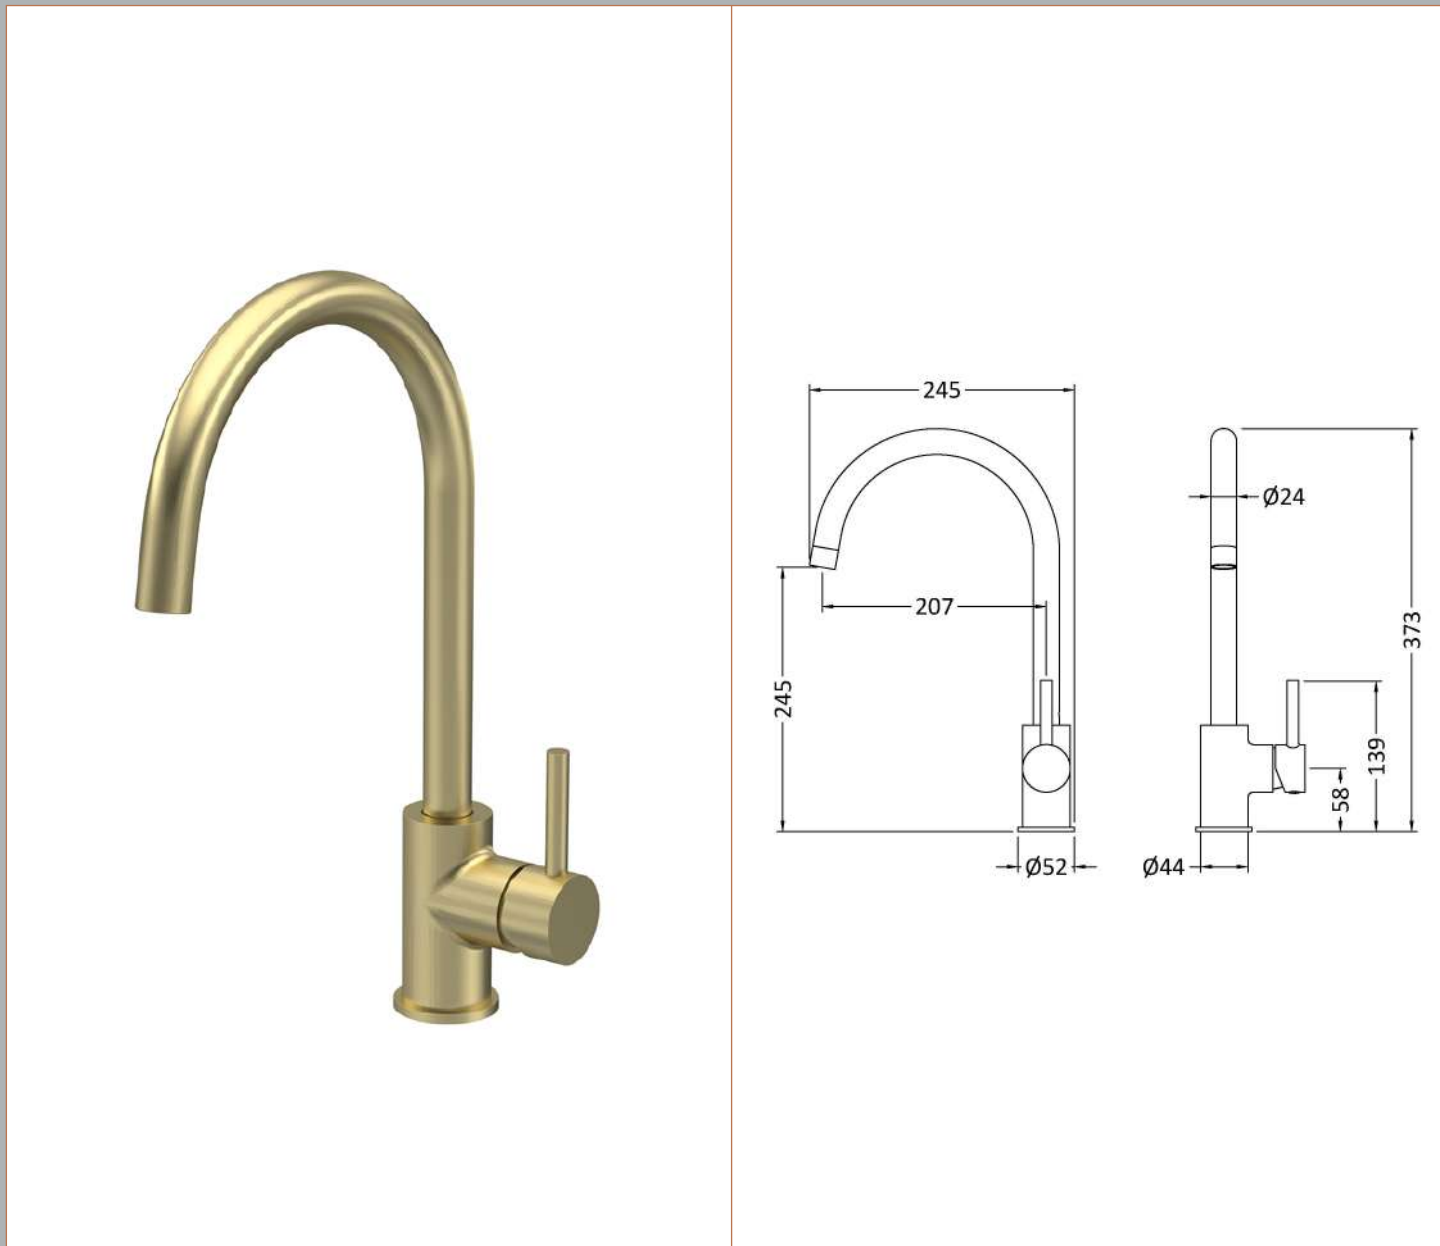

Sales Code: KLA805SL

Description: Lachen Mono Single Lever Brushed Brass

Product Dimensions

Height (mm):	373
Width (mm):	90
Depth (mm):	245
Length (mm):	
Nett Weight (kg):	1

Packaging Dimensions

Height (mm):	75
Width (mm):	320
Depth (mm):	410
Gross Weight (kg):	1.48

Packaging Data

Box Colour:	Brown Cardboard Box
Box Qty:	0
Label Size:	0 x 0
Label Colour:	White Label
Label Qty:	0

Outer Box Dimensions (If Applicable)

Height (mm):	395
Width (mm):	335
Depth (mm):	370
Length (mm):	
Gross Weight (kg):	5
Barcode:	5056678400838

Product Details

Country of Origin:	China
Fitting Instruction:	No
Product Material:	Brass
Control Type:	Manual
Waste Included:	Waste Not Included
Waste Type:	Not Applicable
WRAS Approval: No	Approval No: N/A
Valve/Cartridge Type:	1/4 Turn Ceramic Disc
Colour/Finish:	Brushed Brass
Mount Type:	Deck
Operating Pressure (bar):	0.5
Flow Rates: (Litres Per Min)	0.1 bar: 3.4 0.5 bar: 5.9 1 bar: 8.2 2 bar: 11.4 3 bar: 13.8
Pipe Size:	15 mm (1/2" Bsp)
Pipe Centres:	N/A