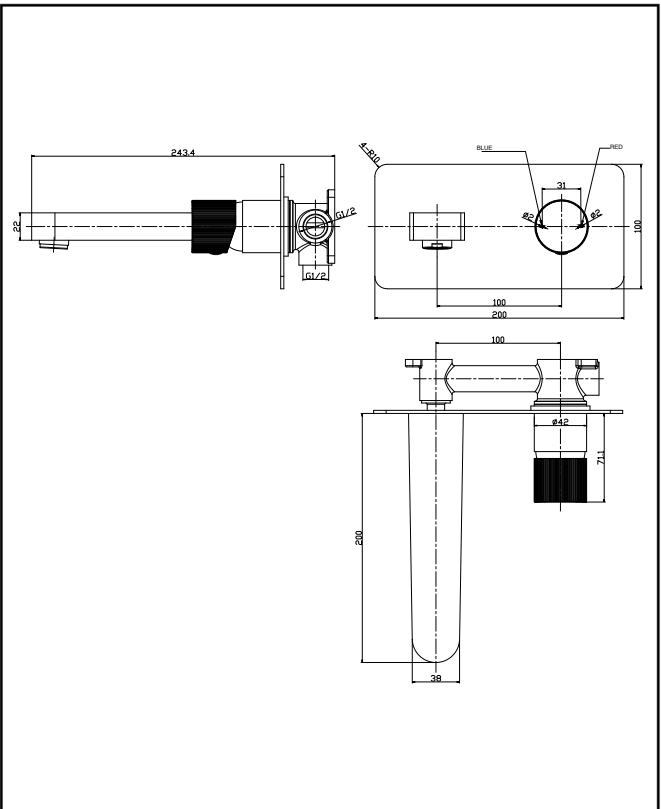

PRODUCT DATA SHEET

KOKO Wall Mounted Tap Brushed Bronze

Product Code: KO-034

SCUDO
BEAUTIFUL BATHROOMS

0330 124 7290

sales@scudo.co.uk - www.scudo.co.uk

Scudo is the trading name of Harrison Bathrooms Ltd. Whilst we endeavour to ensure that the product information is accurate we accept no liability for any information given. All images are for illustration purposes only. Product images and specification are subject to change. Measurements are in millimetres and are nominal.

Product Name	KO-034
Product Description	KOKO Wall Mounted Tap Brushed Bronze
Product Transportation	
Barcode	5060991250322
Country of origin	CH
Commodity code	8481809000
Product Measurements	
Product Weight (KG)	1.70
Product Width (mm)	See line drawing
Product Height (mm)	See line drawing
Product Depth (mm)	See line drawing
Primary Packed Measurements	
Packaged Weight	2.47
Packed Height	320
Packed Width	245
Packed Length	135

General Information	
Construction Material	Brass
Installation type	Basin Mounted
Colour / Finish	Brushed Bronze
Tap / Shower Attributes	
WRAS Approved	TBC
TMV Approved	TBC
Minimum Operating Pressure (bar)	0.5
Maximum Operating Pressure (bar)	5
Flexible Tails Included	Yes
Number of tap holes required	1
Handle Type	Fluted
Swivel Spout	No
Inlet Connection	1/2
Outlet Connection	N/a
Tap Hole Diameter (mm)	35
Tap Type description	Wall Mounted
Includes Waste	No
Valve / Cartridge Type	35mm
Flow Rates	
0.2bar (l/min)	3.07
0.5bar (l/min)	5.04
1bar (l/min)	7.16
2bar (l/min)	10.13
3bar (l/min)	12.53
5bar (l/min)	16.15