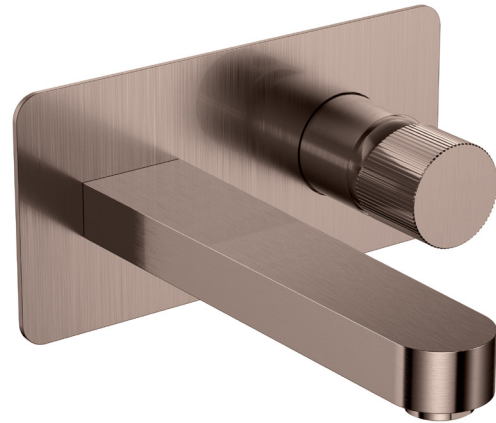

PRODUCT DATA SHEET

KOKO Wall Mounted Tap Brushed Bronze

Product Code: KO-034

SCUDO
BEAUTIFUL BATHROOMS

0330 124 7290

sales@scudo.co.uk - www.scudo.co.uk

Scudo is the trading name of Harrison Bathrooms Ltd. Whilst we endeavour to ensure that the product information is accurate we accept no liability for any information given. All images are for illustration purposes only. Product images and specification are subject to change. Measurements are in millimetres and are nominal.

Product Name	KO-034
Product Description	KOKO Wall Mounted Tap Brushed Bronze
Product Transportation	
Barcode	5060991250322
Country of origin	CH
Commodity code	8481809000
Product Measurements	
Product Weight (KG)	1.70
Product Width (mm)	See line drawing
Product Height (mm)	See line drawing
Product Depth (mm)	See line drawing
Primary Packed Measurements	
Packaged Weight	2.47
Packed Height	320
Packed Width	245
Packed Length	135

General Information	
Construction Material	Brass
Installation type	Basin Mounted
Colour / Finish	Brushed Bronze
Tap / Shower Attributes	
WRAS Approved	TBC
TMV Approved	TBC
Minimum Operating Pressure (bar)	0.5
Maximum Operating Pressure (bar)	5
Flexible Tails Included	Yes
Number of tap holes required	1
Handle Type	Fluted
Swivel Spout	No
Inlet Connection	1/2
Outlet Connection	N/a
Tap Hole Diameter (mm)	35
Tap Type description	Wall Mounted
Includes Waste	No
Valve / Cartridge Type	35mm
Flow Rates	
0.2bar (l/min)	3.07
0.5bar (l/min)	5.04
1bar (l/min)	7.16
2bar (l/min)	10.13
3bar (l/min)	12.53
5bar (l/min)	16.15