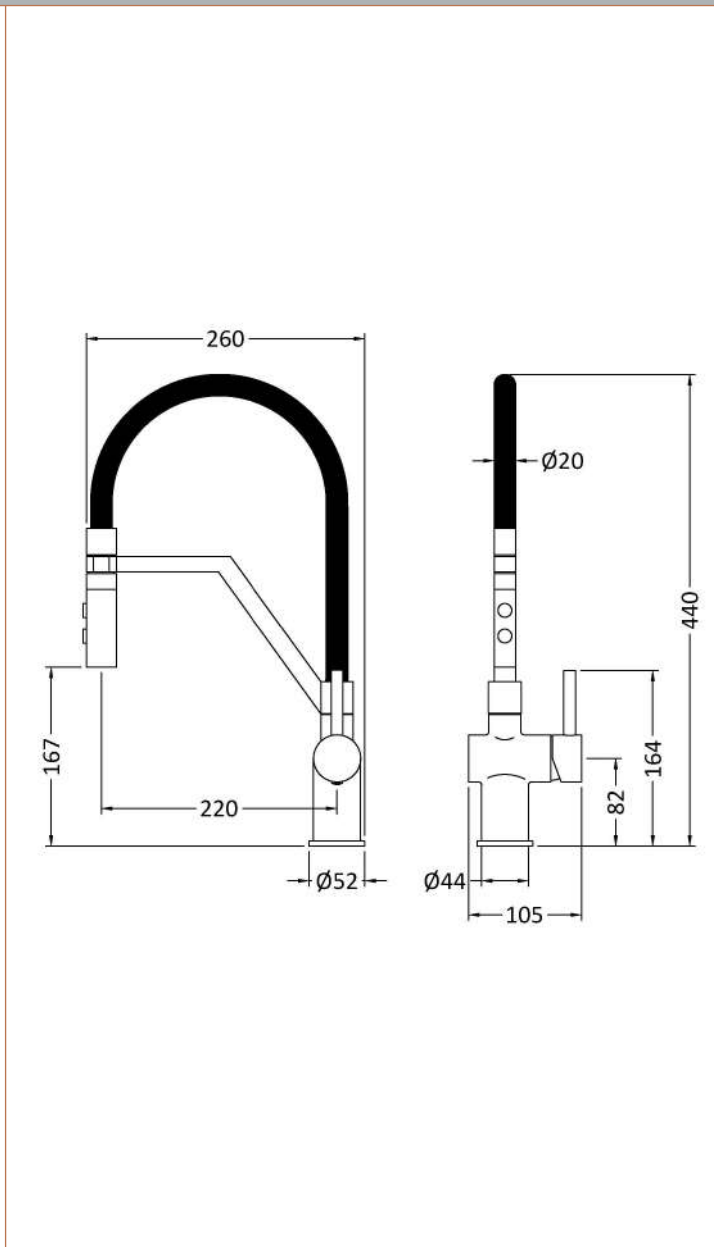

Sales Code: KRA305SL

Description: Ravi Mono Single Lever Chrome

Product Dimensions

Height (mm):	440
Width (mm):	105
Depth (mm):	260
Length (mm):	
Nett Weight (kg):	1.8

Packaging Dimensions

Height (mm):	70
Width (mm):	340
Depth (mm):	460
Gross Weight (kg):	2.38

Packaging Data

Box Colour:	Brown Cardboard Box
Box Qty:	0
Label Size:	0 x 0
Label Colour:	White Label
Label Qty:	0

Outer Box Dimensions (If Applicable)

Height (mm):	395
Width (mm):	335
Depth (mm):	445
Length (mm):	
Gross Weight (kg):	9
Barcode:	5056678401026

Product Details

Country of Origin:	China
Fitting Instruction:	No
Product Material:	Brass
Control Type:	Manual
Waste Included:	Waste Not Included
Waste Type:	Not Applicable
WRAS Approval: No	Approval No: N/A
Valve/Cartridge Type:	1/4 Turn Ceramic Disc
Colour/Finish:	Chrome
Mount Type:	Deck
Operating Pressure (bar):	0.5

Flow Rates: (Litres Per Min)	0.1 bar: 1.5	0.5 bar: 2.9	1 bar: 3.8	2 bar: 5.6	3 bar: 6.9
Pipe Size:	15 mm (1/2" Bsp)				
Pipe Centres:	N/A				