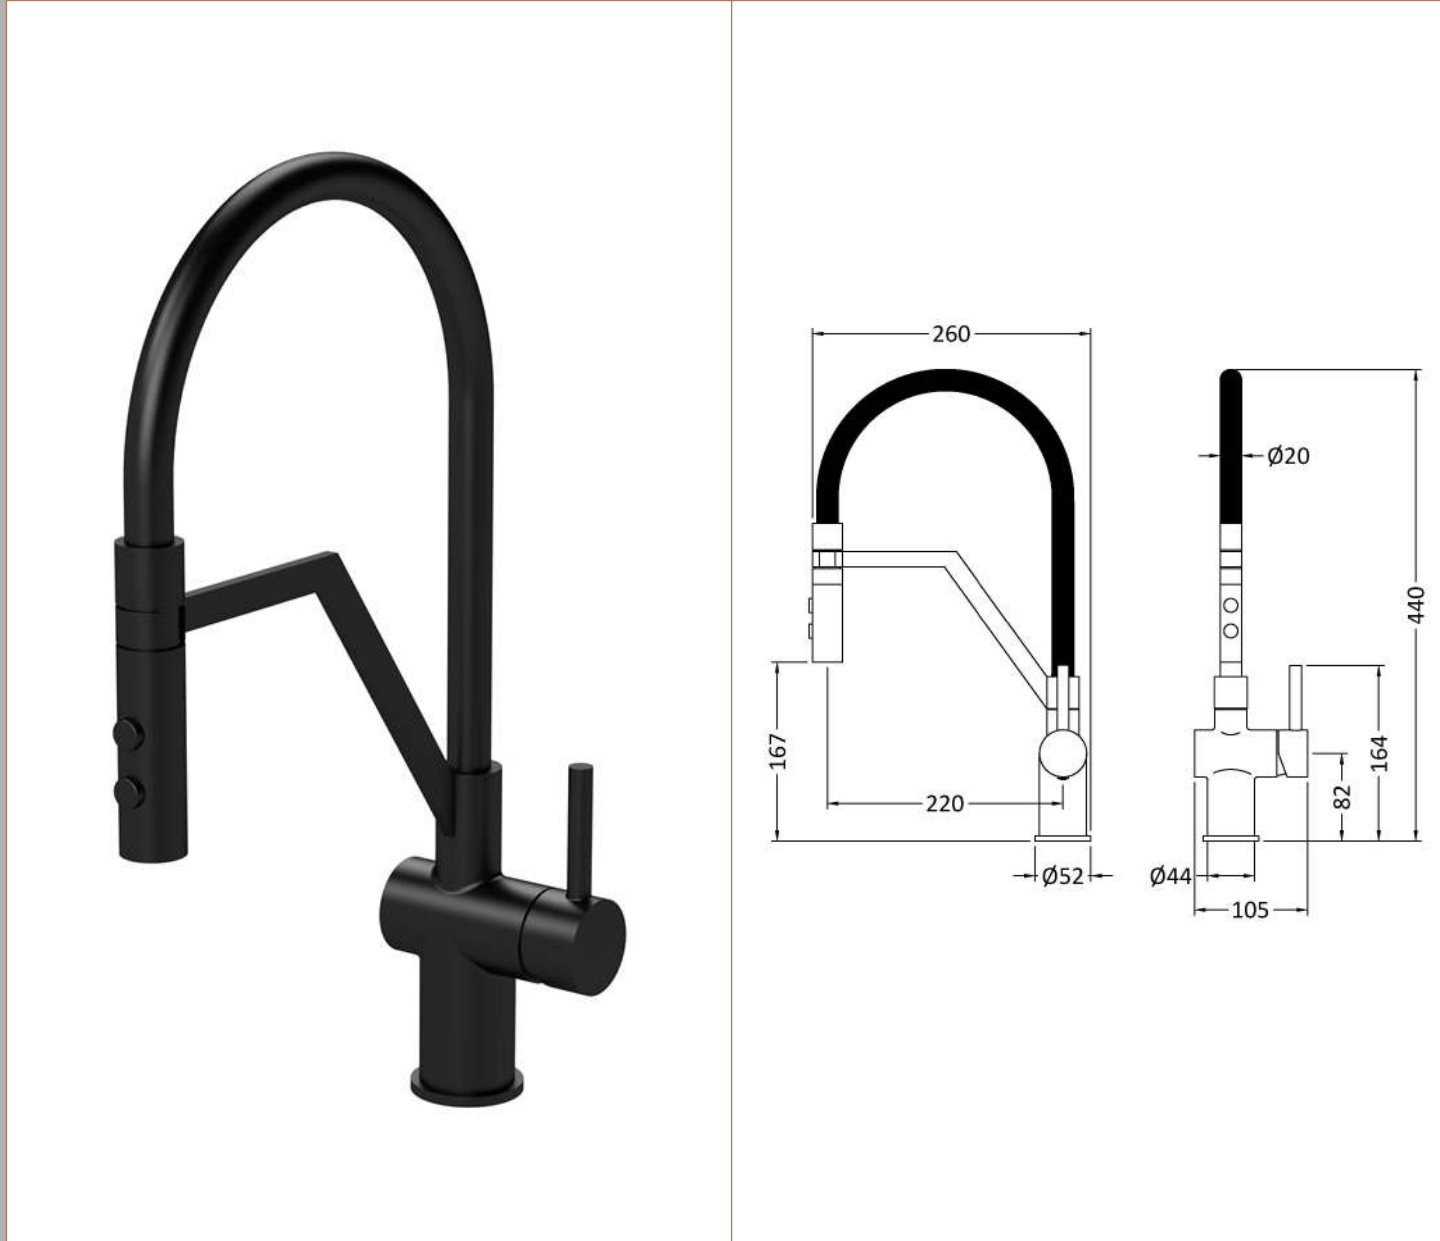

Sales Code: KRA405SL

Description: Ravi Mono Single Lever Matt Black

Product Dimensions

Height (mm):	440
Width (mm):	105
Depth (mm):	260
Length (mm):	
Nett Weight (kg):	1.8

Packaging Dimensions

Height (mm):	70
Width (mm):	340
Depth (mm):	460
Gross Weight (kg):	2.38

Packaging Data

Box Colour:	Brown Cardboard Box
Box Qty:	0
Label Size:	0 x 0
Label Colour:	White Label
Label Qty:	0

Outer Box Dimensions (If Applicable)

Height (mm):	395
Width (mm):	335
Depth (mm):	445
Length (mm):	
Gross Weight (kg):	9
Barcode:	5056678401057

Product Details

Country of Origin:	China
Fitting Instruction:	No
Product Material:	Brass
Control Type:	Manual
Waste Included:	Waste Not Included
Waste Type:	Not Applicable
WRAS Approval: No	Approval No: N/A
Valve/Cartridge Type:	1/4 Turn Ceramic Disc
Colour/Finish:	Matt Black
Mount Type:	Deck
Operating Pressure (bar):	0.5

Flow Rates: (Litres Per Min)	0.1 bar: 1.5	0.5 bar: 2.9	1 bar: 3.8	2 bar: 5.6	3 bar: 6.9
Pipe Size:	15 mm (1/2" Bsp)				
Pipe Centres:	N/A				