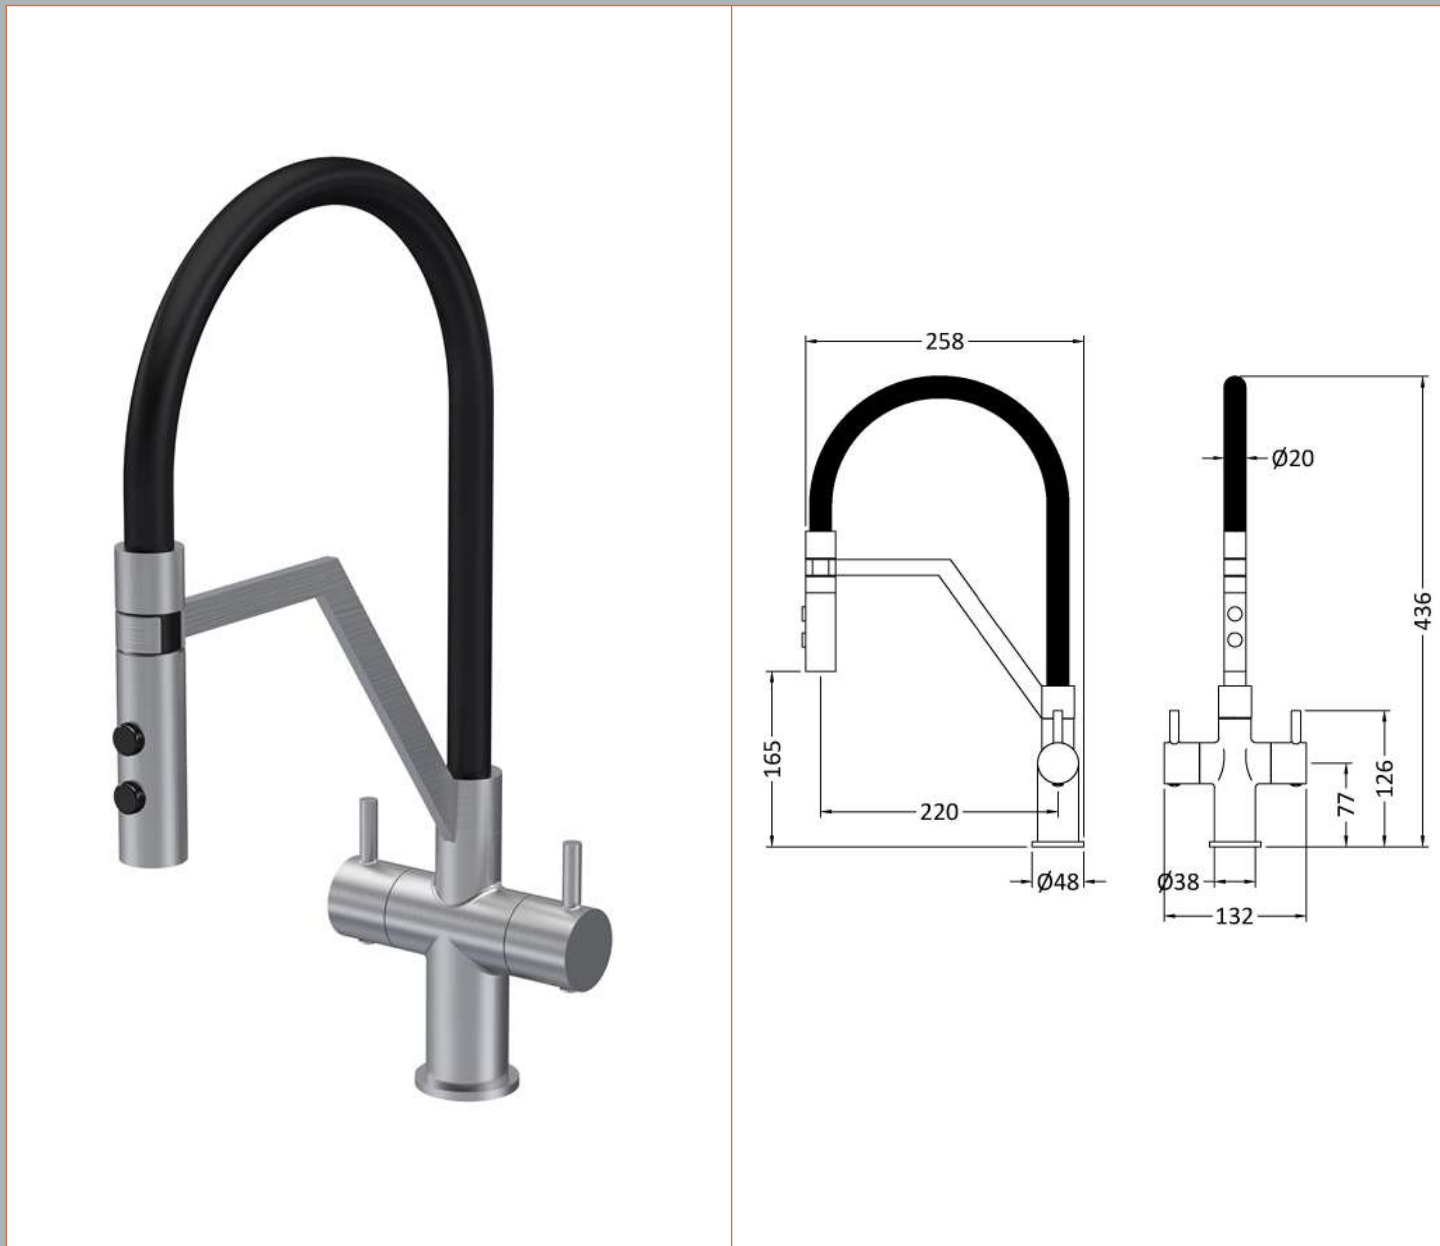

Sales Code: KRA605DL

Description: Ravi Mono Dual Lever Brushed Nickel

Product Dimensions

Height (mm):	436
Width (mm):	132
Depth (mm):	258
Length (mm):	
Nett Weight (kg):	1.9

Packaging Dimensions

Height (mm):	70
Width (mm):	340
Depth (mm):	460
Gross Weight (kg):	2.4

Packaging Data

Box Colour:	Brown Cardboard Box
Box Qty:	0
Label Size:	0 x 0
Label Colour:	White Label
Label Qty:	0

Outer Box Dimensions (If Applicable)

Height (mm):	395
Width (mm):	335
Depth (mm):	445
Length (mm):	
Gross Weight (kg):	10
Barcode:	5056678400999

Product Details

Country of Origin:	China
Fitting Instruction:	No
Product Material:	Brass
Control Type:	Manual
Waste Included:	Waste Not Included
Waste Type:	Not Applicable
WRAS Approval: No	Approval No: N/A
Valve/Cartridge Type:	1/4 Turn Ceramic Disc
Colour/Finish:	Brushed Nickel
Mount Type:	Deck
Operating Pressure (bar):	0.5

Flow Rates: (Litres Per Min)	0.1 bar: 1.6	0.5 bar: 3.1	1 bar: 4.3	2 bar: 6	3 bar: 7.3
Pipe Size:	15 mm (1/2" Bsp)				
Pipe Centres:	N/A				