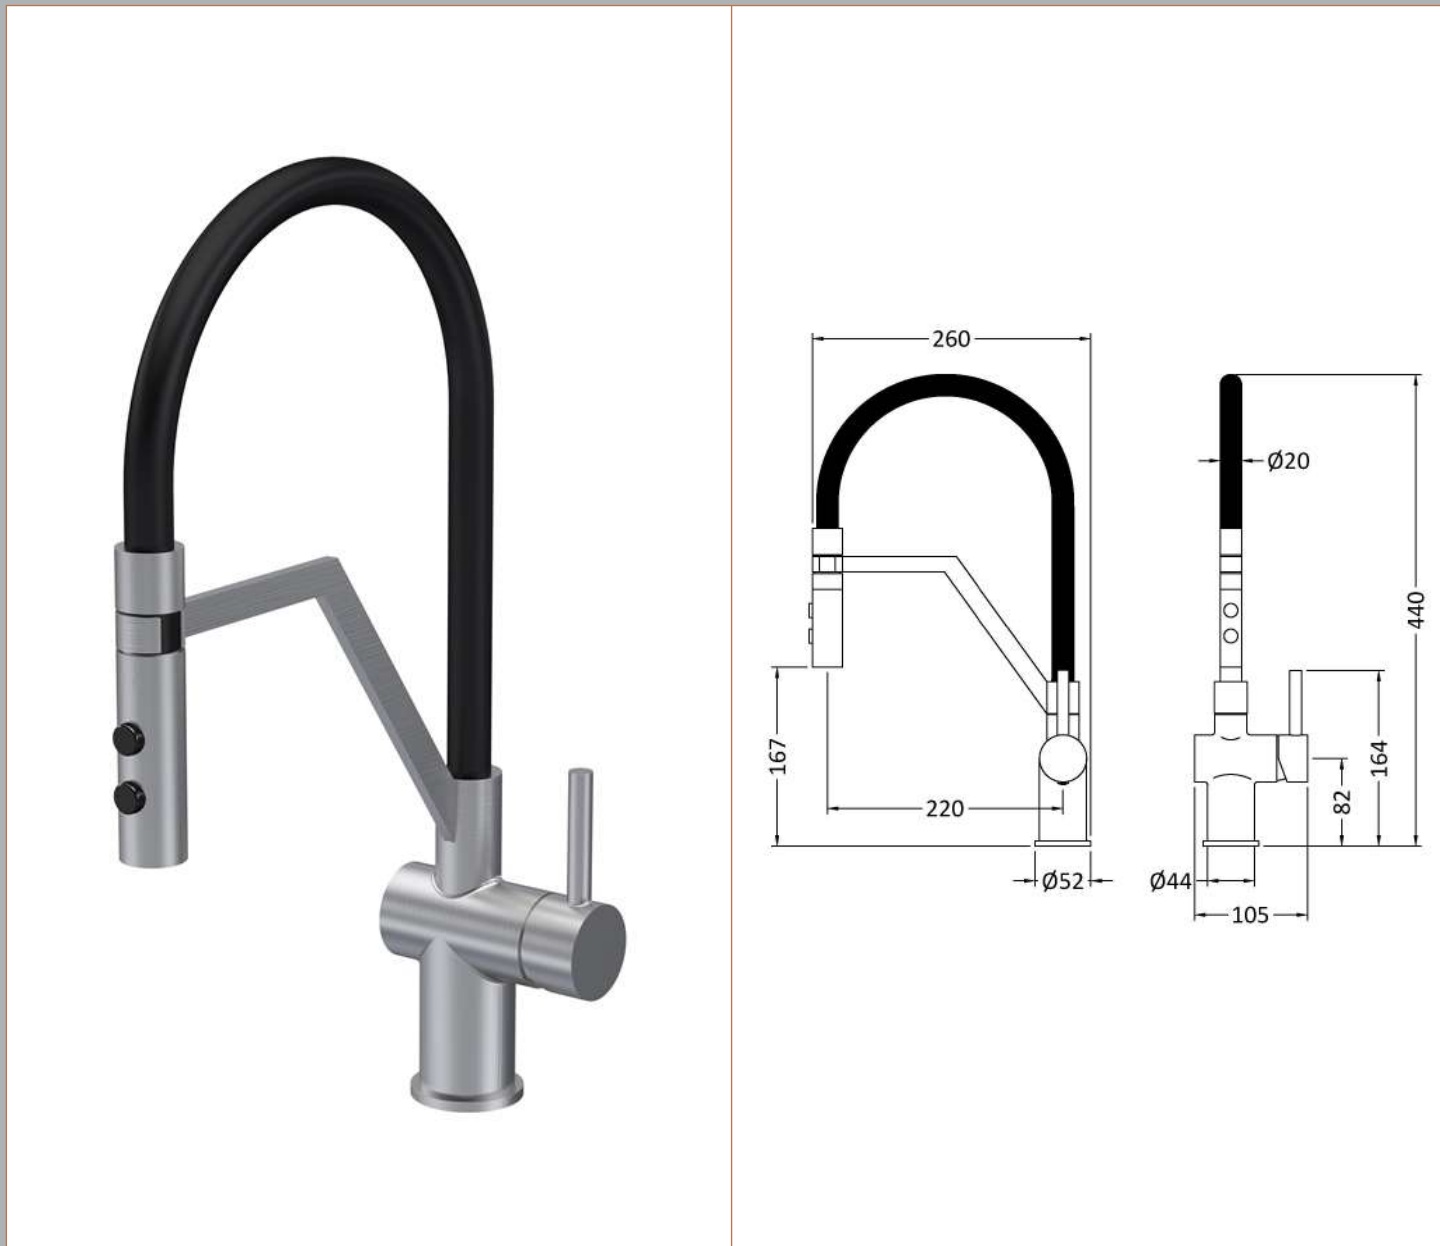

Sales Code: KRA605SL

Description: Ravi Mono Single Lever Brushed Nickel

Product Dimensions

Height (mm):	440
Width (mm):	105
Depth (mm):	260
Length (mm):	
Nett Weight (kg):	1.8

Packaging Dimensions

Height (mm):	70
Width (mm):	340
Depth (mm):	460
Gross Weight (kg):	2.38

Packaging Data

Box Colour:	Brown Cardboard Box
Box Qty:	0
Label Size:	0 x 0
Label Colour:	White Label
Label Qty:	0

Outer Box Dimensions (If Applicable)

Height (mm):	395
Width (mm):	335
Depth (mm):	445
Length (mm):	
Gross Weight (kg):	9
Barcode:	5056678401040

Product Details

Country of Origin:	China
Fitting Instruction:	No
Product Material:	Brass
Control Type:	Manual
Waste Included:	Waste Not Included
Waste Type:	Not Applicable
WRAS Approval: No	Approval No: N/A
Valve/Cartridge Type:	1/4 Turn Ceramic Disc
Colour/Finish:	Brushed Nickel
Mount Type:	Deck
Operating Pressure (bar):	0.5

Flow Rates: (Litres Per Min)	0.1 bar: 1.5	0.5 bar: 2.9	1 bar: 3.8	2 bar: 5.6	3 bar: 6.9
Pipe Size:	15 mm (1/2" Bsp)				
Pipe Centres:	N/A				