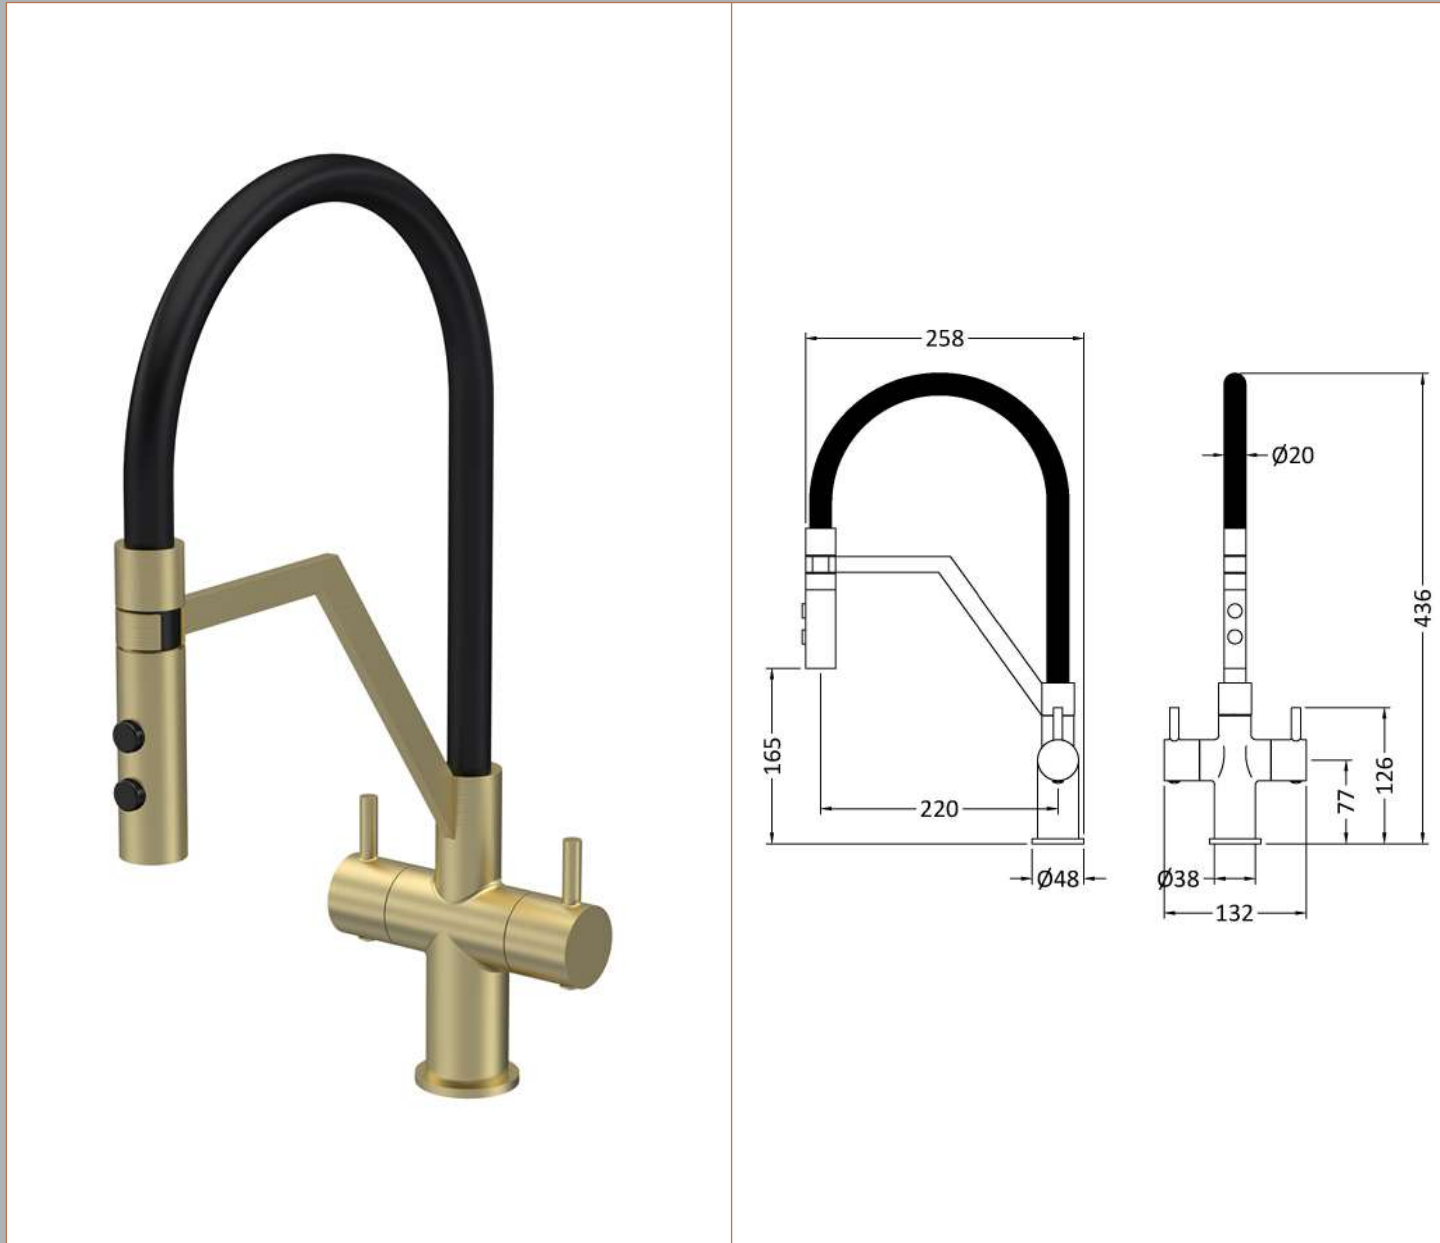

Sales Code: KRA805DL

Description: Ravi Mono Dual Lever Brushed Brass

Product Dimensions

Height (mm):	436
Width (mm):	132
Depth (mm):	258
Length (mm):	
Nett Weight (kg):	1.9

Packaging Dimensions

Height (mm):	70
Width (mm):	340
Depth (mm):	460
Gross Weight (kg):	2.4

Packaging Data

Box Colour:	Brown Cardboard Box
Box Qty:	0
Label Size:	0 x 0
Label Colour:	White Label
Label Qty:	0

Outer Box Dimensions (If Applicable)

Height (mm):	395
Width (mm):	335
Depth (mm):	445
Length (mm):	
Gross Weight (kg):	10
Barcode:	5056678400982

Product Details

Country of Origin:	China
Fitting Instruction:	No
Product Material:	Brass
Control Type:	Manual
Waste Included:	Waste Not Included
Waste Type:	Not Applicable
WRAS Approval: No	Approval No: N/A
Valve/Cartridge Type:	1/4 Turn Ceramic Disc
Colour/Finish:	Brushed Brass
Mount Type:	Deck
Operating Pressure (bar):	0.5

Flow Rates: (Litres Per Min) 0.1 bar: 1.6 0.5 bar: 3.1 1 bar: 4.3 2 bar: 6 3 bar: 7.3

Pipe Size: 15 mm (1/2" Bsp)

Pipe Centres: N/A