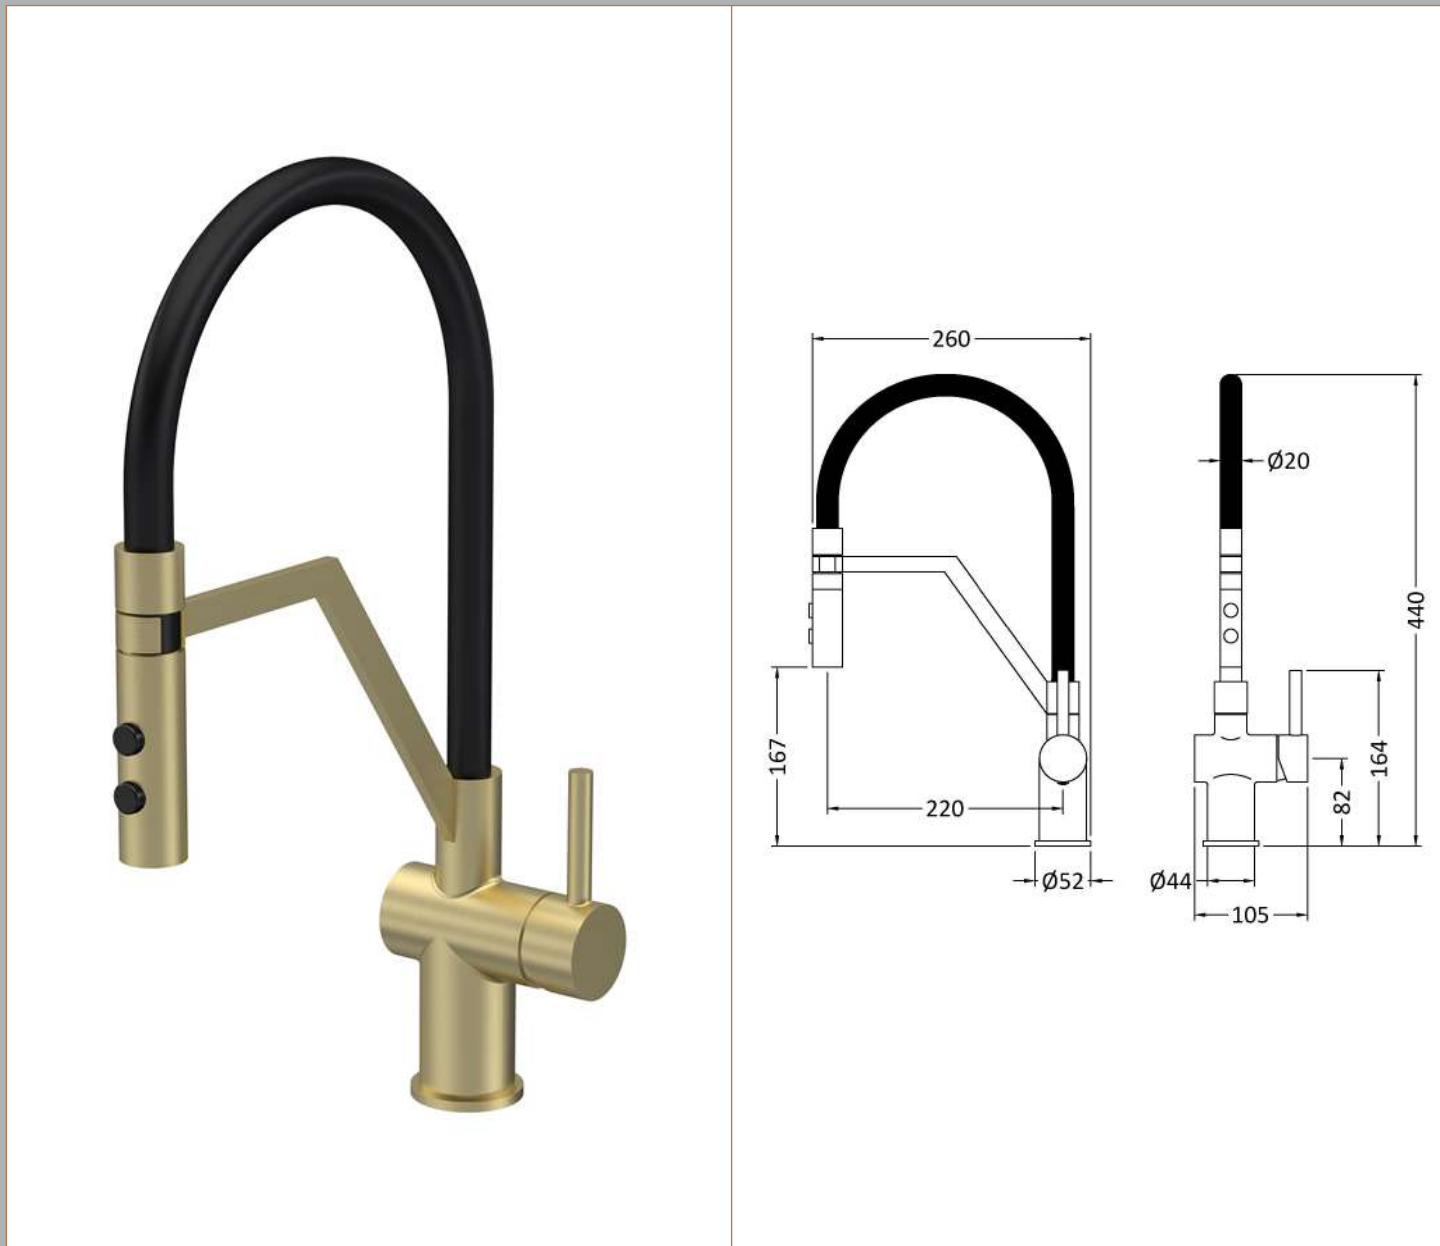

Sales Code: KRA805SL

Description: Ravi Mono Single Lever Brushed Brass

### Product Dimensions

Height (mm):	440
Width (mm):	105
Depth (mm):	260
Length (mm):	
Nett Weight (kg):	1.8

### Outer Box Dimensions (If Applicable)

Height (mm):	395
Width (mm):	335
Depth (mm):	445
Length (mm):	
Gross Weight (kg):	9
Barcode:	5056678401033

### Product Details

Country of Origin:	China
Fitting Instruction:	No
Product Material:	Brass
Control Type:	Manual
Waste Included:	Waste Not Included
Waste Type:	Not Applicable
WRAS Approval: No	Approval No: N/A
Valve/Cartridge Type:	1/4 Turn Ceramic Disc
Colour/Finish:	Brushed Brass
Mount Type:	Deck
Operating Pressure (bar):	0.5