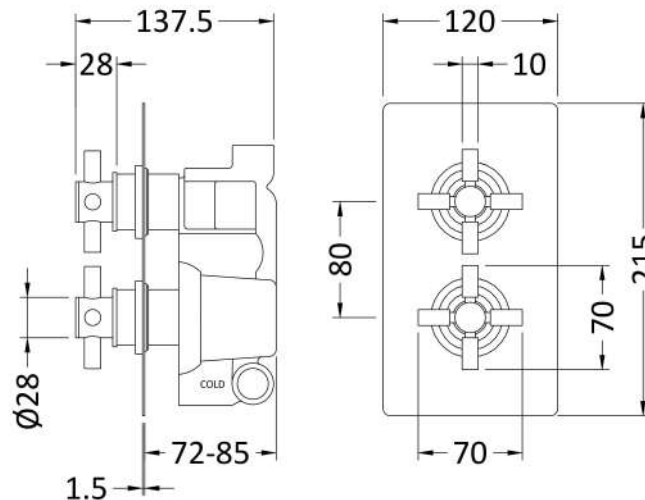

Sales Code: KRI3207

Description: Kristal Twin Conc Thermo Valve Div

**Product Dimensions**

Length (mm):	
Width (mm):	120
Height (mm):	215
Depth (mm):	138
Nett Weight (kg):	3.05

**Packaging Dimensions**

Length (mm):	1200
Width (mm):	100
Height (mm):	90
Gross Weight (kg):	3.05

**Packaging Data**

Box Colour:	White Cardboard Box
Box Qty:	0
Label Size:	0 x 0
Label Colour:	White Label
Label Qty:	0

**Outer Box Dimensions (If Applicable)**

Length (mm):	
Width (mm):	
Height (mm):	
Depth (mm):	
Gross Weight (kg):	28
Barcode:	5055146152279

**Product Details**

Country of Origin:	United Kingdom
Fitting Instruction:	Yes
Product Material:	Brass/ABS
Mount Type:	Recessed
Outlet Elbow Supplied:	No
Easy Clean:	Not Applicable
Head Included:	No
Handset Included:	No
Body Jets Included:	No
No of Body Jets:	Not Applicable
Operating Pressure (bar):	0.5
Valve/Cartridge Type:	1/4 Turn Ceramic Disc
Flow Rates (L/min): 0.1 bar: N/A 0.5 bar: 13 1 bar: 17 2 bar: 24 3 bar: 27	
TMV2 Approved: No	Approval No: N/A
TMV3 Approved: No	Approval No: N/A
WRAS Approved: No	Approval No: N/A
Head Function:	Not Applicable
Handset Function:	Not Applicable
Body Jet Info:	Not Applicable
Pipe Size:	15 mm & 22 mm
Pipe Centres:	N/A
Colour/Finish:	Chrome
Hose Included:	Not Applicable
No. of Outlets:	2