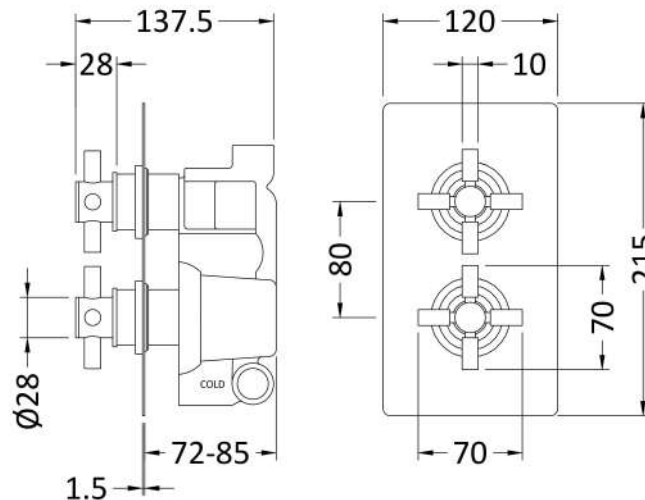

Sales Code: KRI3210

Description: Kristal Twin Conc Thermo Valve Rec Plate

Product Dimensions

Length (mm):	
Width (mm):	120
Height (mm):	215
Depth (mm):	138
Nett Weight (kg):	4.68

Packaging Dimensions

Length (mm):	250
Width (mm):	240
Height (mm):	110
Gross Weight (kg):	4.68

Packaging Data

Box Colour:	White Cardboard Box
Box Qty:	0
Label Size:	0 x 0
Label Colour:	White Label
Label Qty:	0

Outer Box Dimensions (If Applicable)

Length (mm):	
Width (mm):	
Height (mm):	
Depth (mm):	
Gross Weight (kg):	19
Barcode:	5055146151746

Product Details

Country of Origin:	United Kingdom
Fitting Instruction:	Yes
Product Material:	Brass/ABS
Mount Type:	Wall
Outlet Elbow Supplied:	No
Easy Clean:	Not Applicable
Head Included:	No
Handset Included:	No
Body Jets Included:	Not Applicable
No of Body Jets:	Not Applicable
Operating Pressure (bar):	0.1
Valve/Cartridge Type:	1/4 Turn Ceramic Disc
Flow Rates (L/min): 0.1 bar: 5.5 0.5 bar: 14 1 bar: 20 2 bar: 29 3 bar: 44	
TMV2 Approved: No	Approval No: N/A
TMV3 Approved: No	Approval No: N/A
WRAS Approved: Yes	Approval No: 2204707
Head Function:	Not Applicable
Handset Function:	Not Applicable
Body Jet Info:	Not Applicable
Pipe Size:	15 mm (1/2" Bsp)
Pipe Centres:	N/A
Colour/Finish:	Chrome
Hose Included:	Not Applicable
No. of Outlets:	1