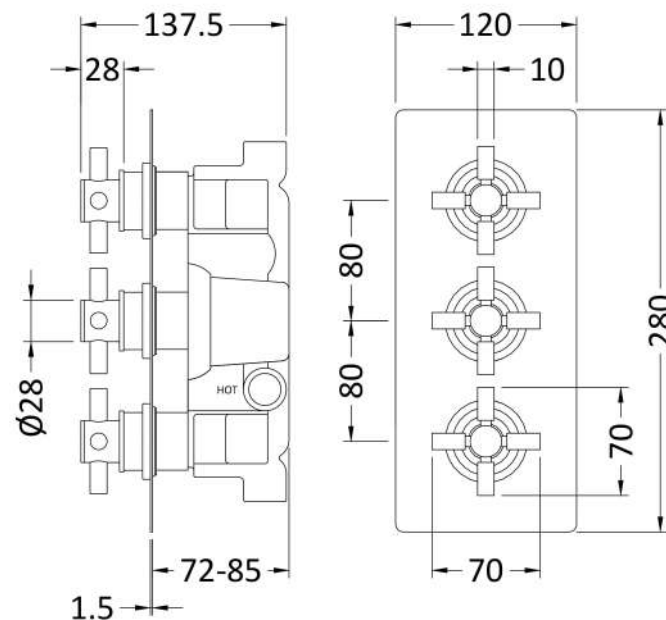

Sales Code: KRI4023

Description: Kristal Triple Conc Valve C/W Diverter

**Product Dimensions**

Length (mm):	
Width (mm):	120
Height (mm):	280
Depth (mm):	136
Nett Weight (kg):	3.93

**Packaging Dimensions**

Length (mm):	350
Width (mm):	255
Height (mm):	110
Gross Weight (kg):	3.93

**Packaging Data**

Box Colour:	White Cardboard Box
Box Qty:	0
Label Size:	0 x 0
Label Colour:	White Label
Label Qty:	0

**Outer Box Dimensions (If Applicable)**

Length (mm):	
Width (mm):	530
Height (mm):	430
Depth (mm):	345
Gross Weight (kg):	24
Barcode:	5056462673806

**Product Details**

Country of Origin:	United Kingdom
Fitting Instruction:	No
Product Material:	Brass/ABS
Mount Type:	Wall
Outlet Elbow Supplied:	No
Easy Clean:	Not Applicable
Head Included:	No
Handset Included:	No
Body Jets Included:	No
No of Body Jets:	Not Applicable
Operating Pressure (bar):	0.5
Valve/Cartridge Type:	1/4 Turn Ceramic Disc
Flow Rates (L/min):	0.1 bar: N/A 0.5 bar: 13 1 bar: 17 2 bar: 24 3 bar: 27
TMV2 Approved:	No Approval No: N/A
TMV3 Approved:	No Approval No: N/A
WRAS Approved:	No Approval No: N/A
Head Function:	Not Applicable
Handset Function:	Not Applicable
Body Jet Info:	Not Applicable
Pipe Size:	15 mm & 22 mm
Pipe Centres:	N/A
Colour/Finish:	Matt Black
Hose Included:	Not Applicable
No. of Outlets:	3