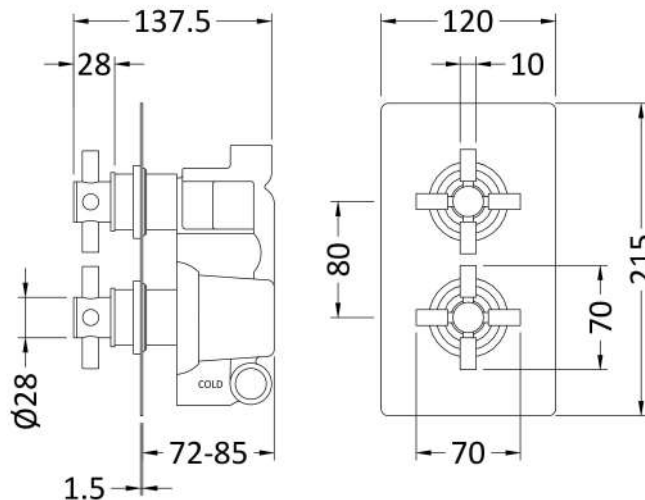

Sales Code: KRI4207

Description: Kristal Twin Conc Thermo Valve Div

**Product Dimensions**

Length (mm):	
Width (mm):	120
Height (mm):	215
Depth (mm):	138
Nett Weight (kg):	3.05

**Packaging Dimensions**

Length (mm):	1200
Width (mm):	100
Height (mm):	90
Gross Weight (kg):	3.05

**Packaging Data**

Box Colour:	White Cardboard Box
Box Qty:	0
Label Size:	0 x 0
Label Colour:	White Label
Label Qty:	0

**Outer Box Dimensions (If Applicable)**

Length (mm):	
Width (mm):	
Height (mm):	
Depth (mm):	
Gross Weight (kg):	28
Barcode:	5056462673769

**Product Details**

Country of Origin:	United Kingdom
Fitting Instruction:	No
Product Material:	Brass/ABS
Mount Type:	Recessed
Outlet Elbow Supplied:	No
Easy Clean:	Not Applicable
Head Included:	No
Handset Included:	No
Body Jets Included:	No
No of Body Jets:	Not Applicable
Operating Pressure (bar):	0.5
Valve/Cartridge Type:	1/4 Turn Ceramic Disc
Flow Rates (L/min): 0.1 bar: N/A 0.5 bar: 13 1 bar: 17 2 bar: 24 3 bar: 27	
TMV2 Approved: No	Approval No: N/A
TMV3 Approved: No	Approval No: N/A
WRAS Approved: No	Approval No: N/A
Head Function:	Not Applicable
Handset Function:	Not Applicable
Body Jet Info:	Not Applicable
Pipe Size:	15 mm & 22 mm
Pipe Centres:	N/A
Colour/Finish:	Matt Black
Hose Included:	Not Applicable
No. of Outlets:	2