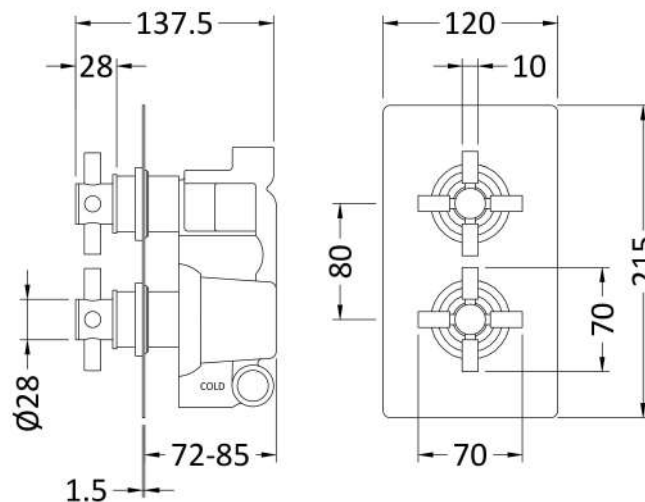

Sales Code: KRI4210

Description: Kristal Twin Conc Thermo Valve Rec Plate

Product Dimensions

Length (mm):	
Width (mm):	120
Height (mm):	215
Depth (mm):	138
Nett Weight (kg):	4.68

Packaging Dimensions

Length (mm):	250
Width (mm):	240
Height (mm):	110
Gross Weight (kg):	4.68

Packaging Data

Box Colour:	White Cardboard Box
Box Qty:	0
Label Size:	0 x 0
Label Colour:	White Label
Label Qty:	0

Outer Box Dimensions (If Applicable)

Length (mm):	
Width (mm):	
Height (mm):	
Depth (mm):	
Gross Weight (kg):	19
Barcode:	5056462674087

Product Details

Country of Origin:	United Kingdom
Fitting Instruction:	No
Product Material:	Brass/ABS
Mount Type:	Wall
Outlet Elbow Supplied:	No
Easy Clean:	Not Applicable
Head Included:	No
Handset Included:	No
Body Jets Included:	Not Applicable
No of Body Jets:	Not Applicable
Operating Pressure (bar):	0.1
Valve/Cartridge Type:	1/4 Turn Ceramic Disc
Flow Rates (L/min): 0.1 bar: 5.5 0.5 bar: 14 1 bar: 20 2 bar: 29 3 bar: 44	
TMV2 Approved:	No Approval No: N/A
TMV3 Approved:	No Approval No: N/A
WRAS Approved:	Yes Approval No: 2204707
Head Function:	Not Applicable
Handset Function:	Not Applicable
Body Jet Info:	Not Applicable
Pipe Size:	15 mm (1/2" Bsp)
Pipe Centres:	N/A
Colour/Finish:	Matt Black
Hose Included:	Not Applicable
No. of Outlets:	1