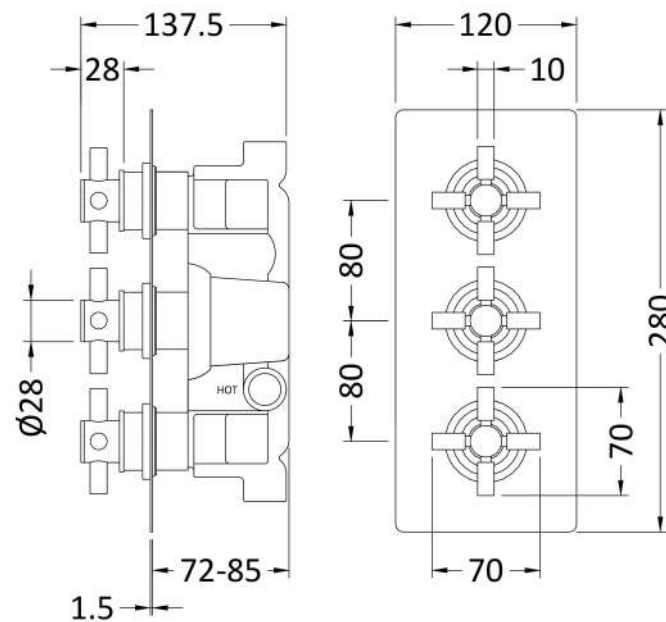

Sales Code: KRI8023

Description: Kristal Triple Conc Valve C/W Diverter

Product Dimensions

Length (mm):	
Width (mm):	120
Height (mm):	280
Depth (mm):	136
Nett Weight (kg):	3.93

Packaging Dimensions

Length (mm):	350
Width (mm):	255
Height (mm):	110
Gross Weight (kg):	3.93

Packaging Data

Box Colour:	White Cardboard Box
Box Qty:	0
Label Size:	0 x 0
Label Colour:	White Label
Label Qty:	0

Outer Box Dimensions (If Applicable)

Length (mm):	
Width (mm):	530
Height (mm):	430
Depth (mm):	345
Gross Weight (kg):	24
Barcode:	5056462673967

Product Details

Country of Origin:	United Kingdom
Fitting Instruction:	No
Product Material:	Brass/ABS
Mount Type:	Wall
Outlet Elbow Supplied:	No
Easy Clean:	Not Applicable
Head Included:	No
Handset Included:	No
Body Jets Included:	No
No of Body Jets:	Not Applicable
Operating Pressure (bar):	0.5
Valve/Cartridge Type:	1/4 Turn Ceramic Disc
Flow Rates (L/min):	0.1 bar: N/A 0.5 bar: 13 1 bar: 17 2 bar: 24 3 bar: 27
TMV2 Approved:	No Approval No: N/A
TMV3 Approved:	No Approval No: N/A
WRAS Approved:	No Approval No: N/A
Head Function:	Not Applicable
Handset Function:	Not Applicable
Body Jet Info:	Not Applicable
Pipe Size:	15 mm & 22 mm
Pipe Centres:	N/A
Colour/Finish:	Brushed Brass
Hose Included:	Not Applicable
No. of Outlets:	3