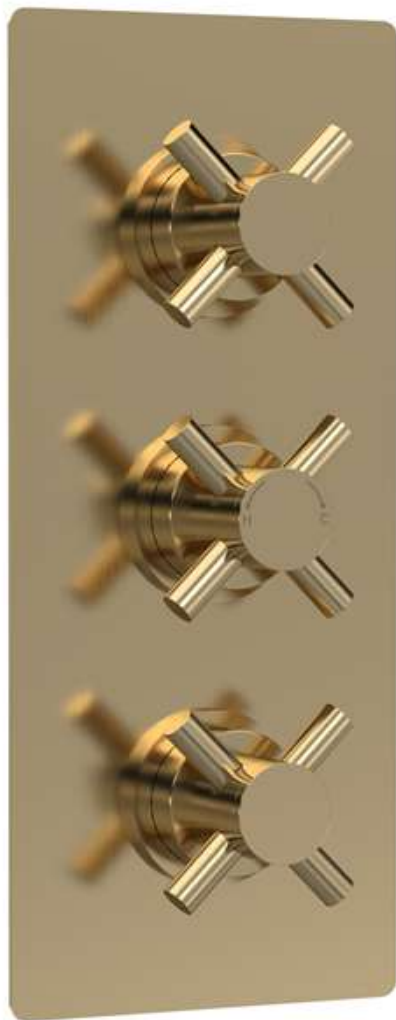

Sales Code: KRI8023

Description: Kristal Triple Conc Valve C/W Diverter

Product Dimensions

Length (mm):	
Width (mm):	120
Height (mm):	280
Depth (mm):	136
Nett Weight (kg):	3.93

Packaging Dimensions

Length (mm):	350
Width (mm):	255
Height (mm):	110
Gross Weight (kg):	3.93

Packaging Data

Box Colour:	White Cardboard Box
Box Qty:	0
Label Size:	0 x 0
Label Colour:	White Label
Label Qty:	0

Outer Box Dimensions (If Applicable)

Length (mm):	
Width (mm):	530
Height (mm):	430
Depth (mm):	345
Gross Weight (kg):	24
Barcode:	5056462673967

Product Details

Country of Origin:	United Kingdom
Fitting Instruction:	No
Product Material:	Brass/ABS
Mount Type:	Wall
Outlet Elbow Supplied:	No
Easy Clean:	Not Applicable
Head Included:	No
Handset Included:	No
Body Jets Included:	No
No of Body Jets:	Not Applicable
Operating Pressure (bar):	0.5
Valve/Cartridge Type:	1/4 Turn Ceramic Disc
Flow Rates (L/min):	0.1 bar: N/A 0.5 bar: 13 1 bar: 17 2 bar: 24 3 bar: 27
TMV2 Approved:	No Approval No: N/A
TMV3 Approved:	No Approval No: N/A
WRAS Approved:	No Approval No: N/A
Head Function:	Not Applicable
Handset Function:	Not Applicable
Body Jet Info:	Not Applicable
Pipe Size:	15 mm & 22 mm
Pipe Centres:	N/A
Colour/Finish:	Brushed Brass
Hose Included:	Not Applicable
No. of Outlets:	3