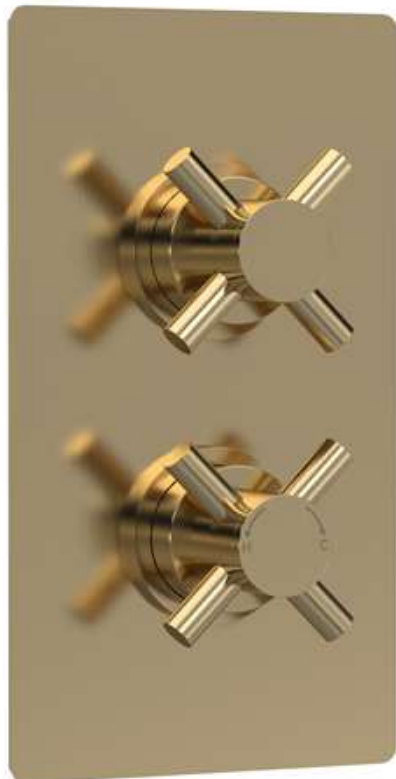

Sales Code: KRI8210

Description: Kristal Twin Conc Thermo Valve Rec Plate

Product Dimensions

Length (mm):	
Width (mm):	120
Height (mm):	215
Depth (mm):	138
Nett Weight (kg):	4.68

Packaging Dimensions

Length (mm):	250
Width (mm):	240
Height (mm):	110
Gross Weight (kg):	4.68

Packaging Data

Box Colour:	White Cardboard Box
Box Qty:	0
Label Size:	0 x 0
Label Colour:	White Label
Label Qty:	0

Outer Box Dimensions (If Applicable)

Length (mm):	
Width (mm):	
Height (mm):	
Depth (mm):	
Gross Weight (kg):	19
Barcode:	5056462674070

Product Details

Country of Origin:	United Kingdom
Fitting Instruction:	No
Product Material:	Brass/ABS
Mount Type:	Wall
Outlet Elbow Supplied:	No
Easy Clean:	Not Applicable
Head Included:	No
Handset Included:	No
Body Jets Included:	Not Applicable
No of Body Jets:	Not Applicable
Operating Pressure (bar):	0.1
Valve/Cartridge Type:	1/4 Turn Ceramic Disc
Flow Rates (L/min):	0.1 bar: 5.5 0.5 bar: 14 1 bar: 20 2 bar: 29 3 bar: 44
TMV2 Approved:	No Approval No: N/A
TMV3 Approved:	No Approval No: N/A
WRAS Approved:	Yes Approval No: 2204707
Head Function:	Not Applicable
Handset Function:	Not Applicable
Body Jet Info:	Not Applicable
Pipe Size:	15 mm (1/2" Bsp)
Pipe Centres:	N/A
Colour/Finish:	Brushed Brass
Hose Included:	Not Applicable
No. of Outlets:	1