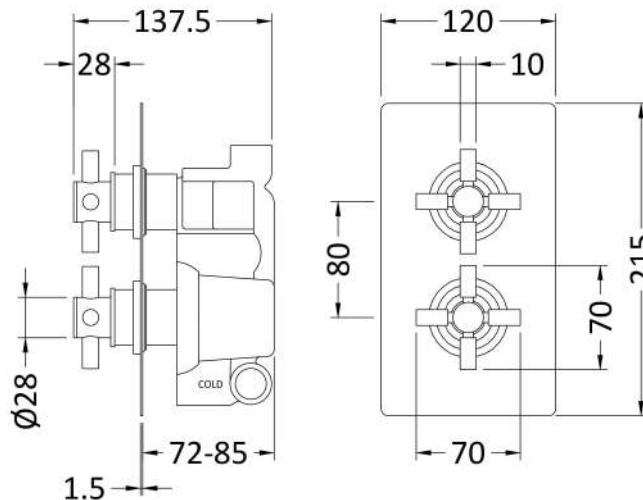

Sales Code: KRI8210

Description: Kristal Twin Conc Thermo Valve Rec Plate

Product Dimensions

Length (mm):	
Width (mm):	120
Height (mm):	215
Depth (mm):	138
Nett Weight (kg):	4.68

Packaging Dimensions

Length (mm):	250
Width (mm):	240
Height (mm):	110
Gross Weight (kg):	4.68

Packaging Data

Box Colour:	White Cardboard Box
Box Qty:	0
Label Size:	0 x 0
Label Colour:	White Label
Label Qty:	0

Outer Box Dimensions (If Applicable)

Length (mm):	
Width (mm):	
Height (mm):	
Depth (mm):	
Gross Weight (kg):	19
Barcode:	5056462674070

Product Details

Country of Origin:	United Kingdom
Fitting Instruction:	No
Product Material:	Brass/ABS
Mount Type:	Wall
Outlet Elbow Supplied:	No
Easy Clean:	Not Applicable
Head Included:	No
Handset Included:	No
Body Jets Included:	Not Applicable
No of Body Jets:	Not Applicable
Operating Pressure (bar):	0.1
Valve/Cartridge Type:	1/4 Turn Ceramic Disc
Flow Rates (L/min):	0.1 bar: 5.5 0.5 bar: 14 1 bar: 20 2 bar: 29 3 bar: 44
TMV2 Approved:	No Approval No: N/A
TMV3 Approved:	No Approval No: N/A
WRAS Approved:	Yes Approval No: 2204707
Head Function:	Not Applicable
Handset Function:	Not Applicable
Body Jet Info:	Not Applicable
Pipe Size:	15 mm (1/2" Bsp)
Pipe Centres:	N/A
Colour/Finish:	Brushed Brass
Hose Included:	Not Applicable
No. of Outlets:	1