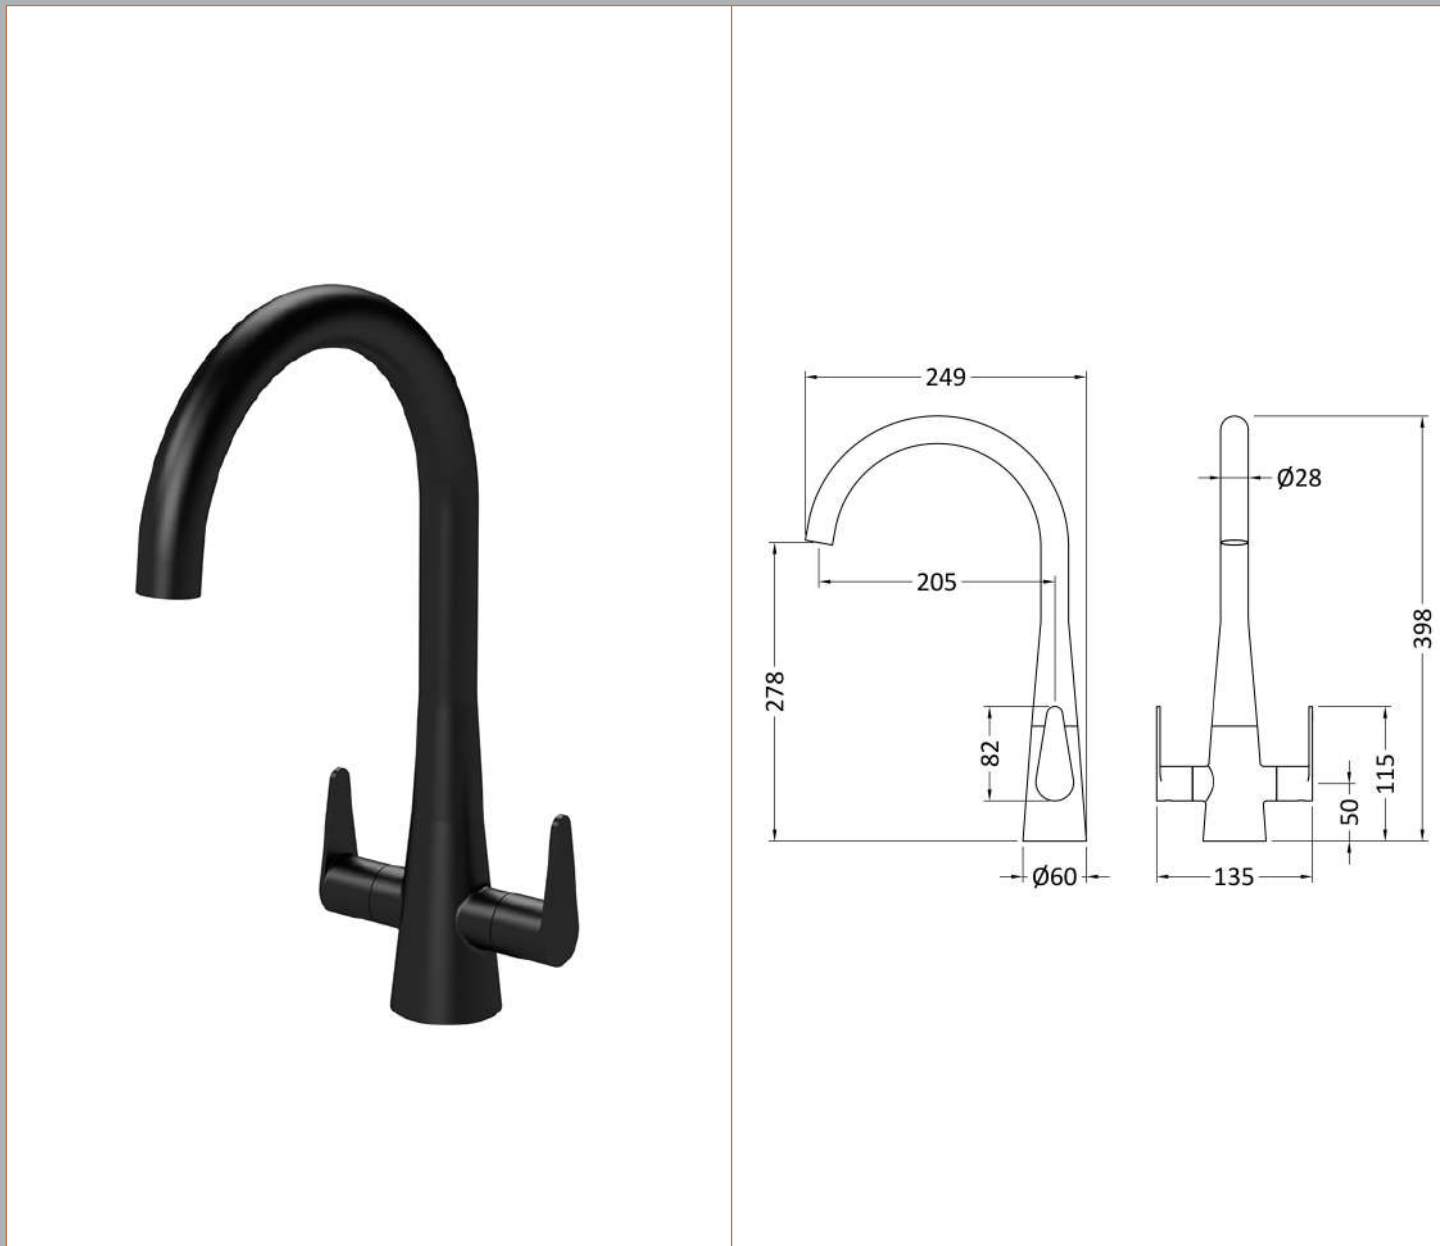

Sales Code: KSA405DL

Description: Samir Mono Dual Lever Matt Black

Product Dimensions

Height (mm):	398
Width (mm):	135
Depth (mm):	249
Length (mm):	
Nett Weight (kg):	1.75

Packaging Dimensions

Height (mm):	75
Width (mm):	320
Depth (mm):	430
Gross Weight (kg):	2.38

Packaging Data

Box Colour:	Brown Cardboard Box
Box Qty:	0
Label Size:	0 x 0
Label Colour:	White Label
Label Qty:	0

Outer Box Dimensions (If Applicable)

Height (mm):	395
Width (mm):	335
Depth (mm):	445
Length (mm):	
Gross Weight (kg):	18
Barcode:	5056678400906

Product Details

Country of Origin:	China
Fitting Instruction:	No
Product Material:	Brass
Control Type:	Manual
Waste Included:	Waste Not Included
Waste Type:	Not Applicable
WRAS Approval: No	Approval No: N/A
Valve/Cartridge Type:	1/4 Turn Ceramic Disc
Colour/Finish:	Matt Black
Mount Type:	Deck
Operating Pressure (bar):	0.5
Flow Rates: (Litres Per Min)	0.1 bar: 2.3 0.5 bar: 5 1 bar: 7.1 2 bar: 10 3 bar: 12.3
Pipe Size:	15 mm (1/2" Bsp)
Pipe Centres:	N/A