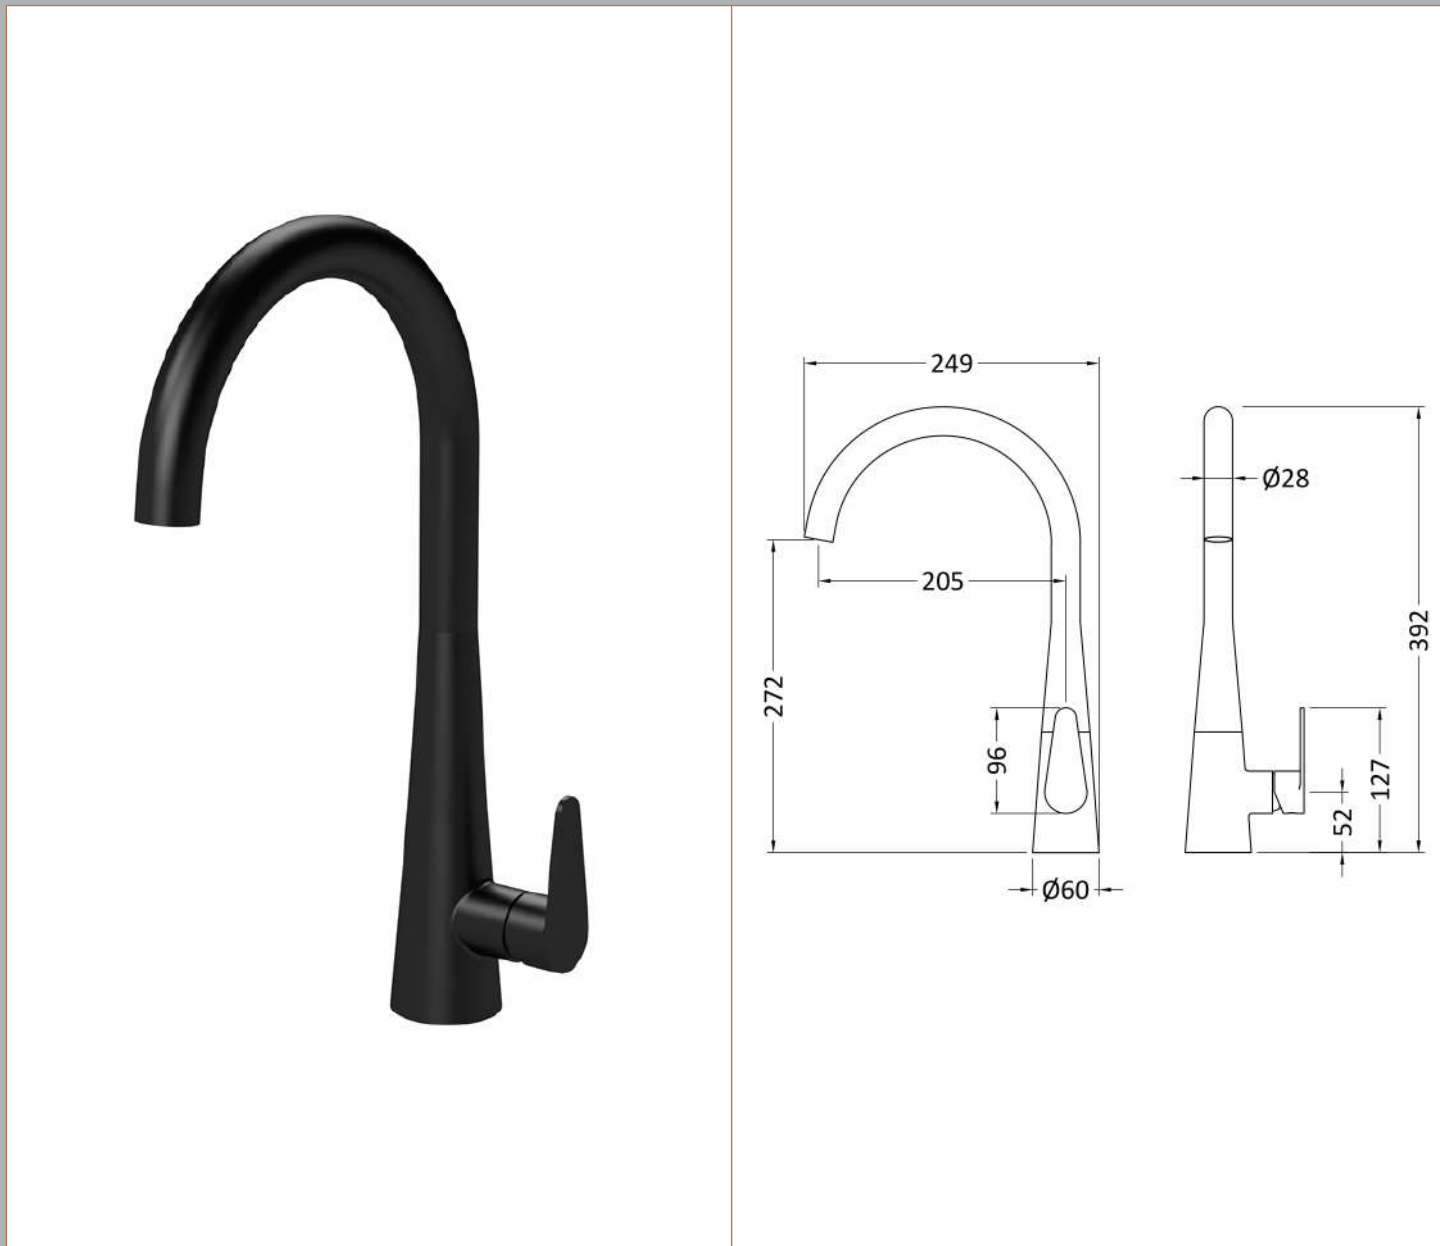

Sales Code: KSA405SL

Description: Samir Mono Single Lever Matt Black

Product Dimensions

Height (mm):	392
Width (mm):	90
Depth (mm):	249
Length (mm):	
Nett Weight (kg):	1.65

Packaging Dimensions

Height (mm):	75
Width (mm):	320
Depth (mm):	430
Gross Weight (kg):	2.08

Packaging Data

Box Colour:	Brown Cardboard Box
Box Qty:	0
Label Size:	0 x 0
Label Colour:	White Label
Label Qty:	0

Outer Box Dimensions (If Applicable)

Height (mm):	395
Width (mm):	335
Depth (mm):	370
Length (mm):	
Gross Weight (kg):	17
Barcode:	5056678400951

Product Details

Country of Origin:	China
Fitting Instruction:	No
Product Material:	Brass
Control Type:	Manual
Waste Included:	Waste Not Included
Waste Type:	Not Applicable
WRAS Approval: No	Approval No: N/A
Valve/Cartridge Type:	1/4 Turn Ceramic Disc
Colour/Finish:	Matt Black
Mount Type:	Deck
Operating Pressure (bar):	0.5

Flow Rates: (Litres Per Min)	0.1 bar: 1.9	0.5 bar: 4.3	1 bar: 6	2 bar: 8.6	3 bar: 10.5
Pipe Size:	15 mm (1/2" Bsp)				
Pipe Centres:	N/A				