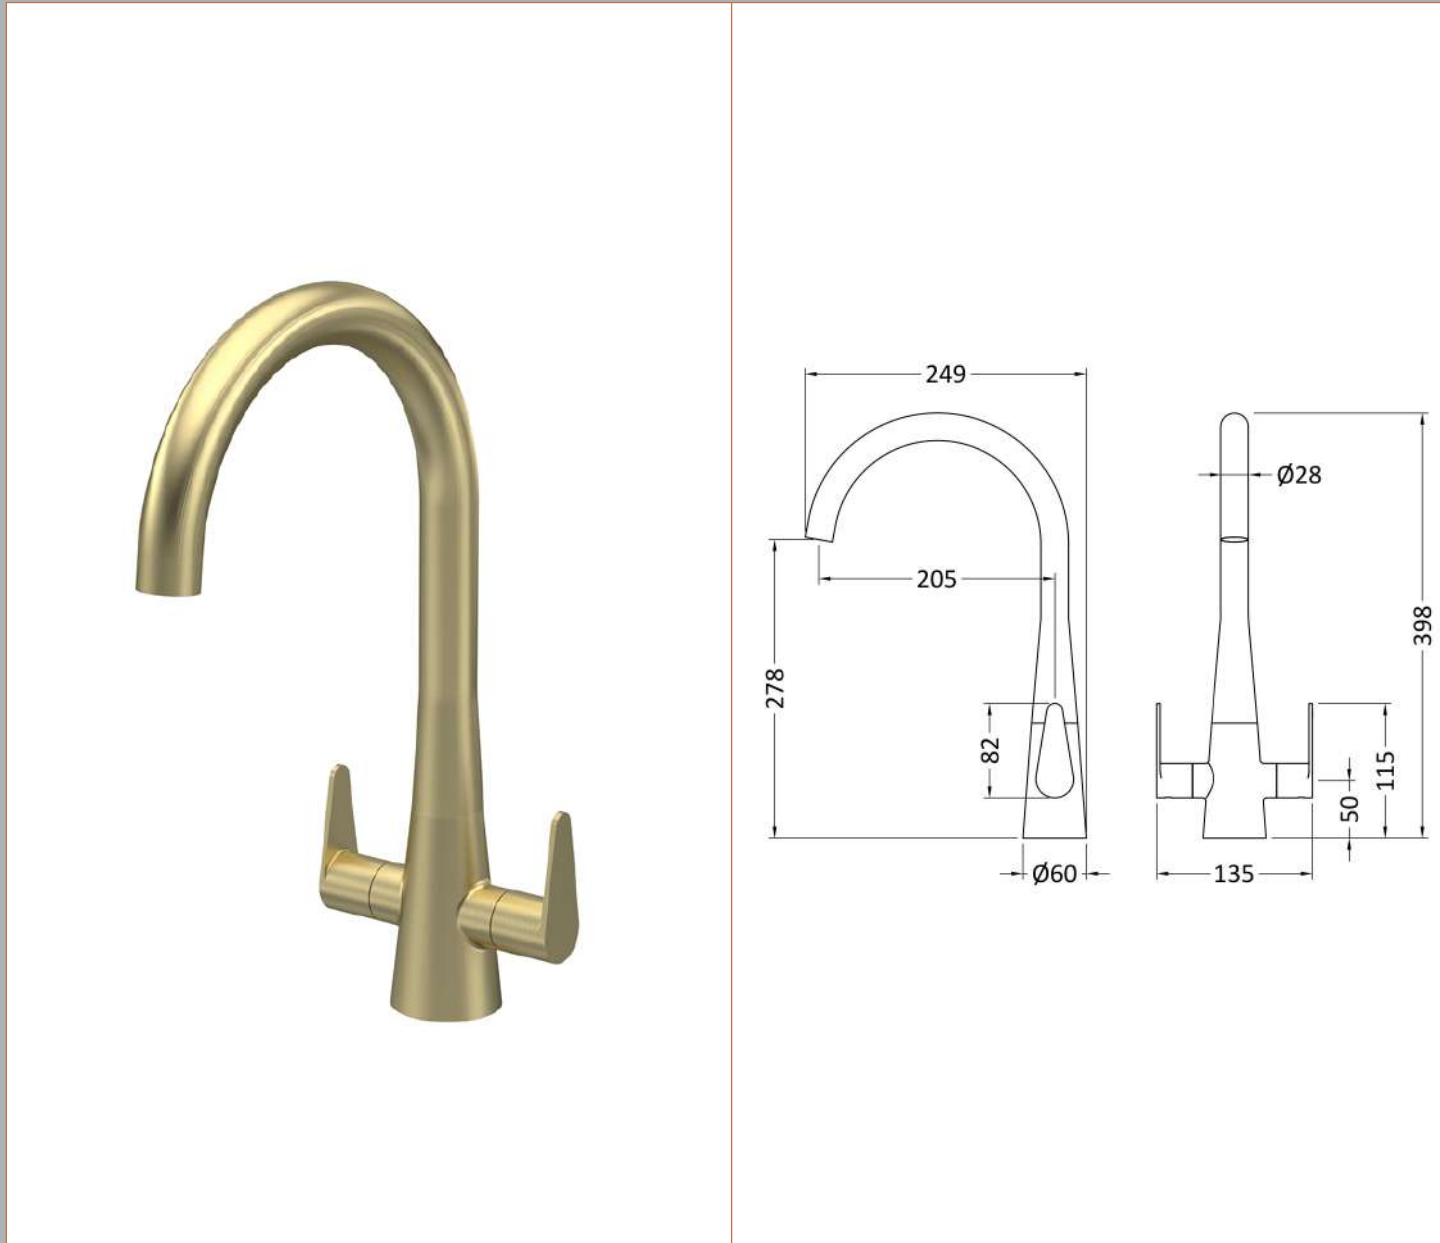

Sales Code: KSA805DL

Description: Samir Mono Dual Lever Brushed Brass

Product Dimensions

Height (mm):	398
Width (mm):	135
Depth (mm):	249
Length (mm):	
Nett Weight (kg):	1.75

Packaging Dimensions

Height (mm):	75
Width (mm):	320
Depth (mm):	430
Gross Weight (kg):	2.38

Packaging Data

Box Colour:	Brown Cardboard Box
Box Qty:	0
Label Size:	0 x 0
Label Colour:	White Label
Label Qty:	0

Outer Box Dimensions (If Applicable)

Height (mm):	395
Width (mm):	335
Depth (mm):	445
Length (mm):	
Gross Weight (kg):	18
Barcode:	5056678400883

Product Details

Country of Origin:	China
Fitting Instruction:	No
Product Material:	Brass
Control Type:	Manual
Waste Included:	Waste Not Included
Waste Type:	Not Applicable
WRAS Approval: No	Approval No: N/A
Valve/Cartridge Type:	1/4 Turn Ceramic Disc
Colour/Finish:	Brushed Brass
Mount Type:	Deck
Operating Pressure (bar):	0.5
Flow Rates: (Litres Per Min)	0.1 bar: 2.3 0.5 bar: 5 1 bar: 7.1 2 bar: 10 3 bar: 12.3
Pipe Size:	15 mm (1/2" Bsp)
Pipe Centres:	N/A