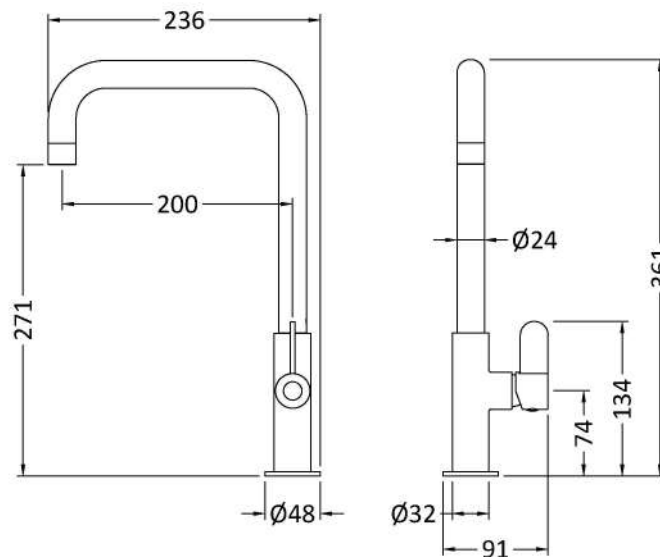

Sales Code: KSI3055L

Description: Kosi Mono Single Lever Chrome

Product Dimensions

Height (mm):	361
Width (mm):	90
Depth (mm):	236
Length (mm):	
Nett Weight (kg):	1.05

Packaging Dimensions

Height (mm):	70
Width (mm):	265
Depth (mm):	415
Gross Weight (kg):	1.31

Packaging Data

Box Colour:	Brown Cardboard Box
Box Qty:	0
Label Size:	0 x 0
Label Colour:	White Label
Label Qty:	0

Outer Box Dimensions (If Applicable)

Height (mm):	370
Width (mm):	280
Depth (mm):	395
Length (mm):	
Gross Weight (kg):	6
Barcode:	5056678400722

Product Details

Country of Origin:	China
Fitting Instruction:	No
Product Material:	Brass
Control Type:	Manual
Waste Included:	Waste Not Included
Waste Type:	Not Applicable
WRAS Approval: No	Approval No: N/A
Valve/Cartridge Type:	1/4 Turn Ceramic Disc
Colour/Finish:	Chrome
Mount Type:	Deck
Operating Pressure (bar):	0.5

Flow Rates: (Litres Per Min) 0.1 bar: 1.9 0.5 bar: 3.7 1 bar: 5.1 2 bar: 7.2 3 bar: 8.7

Pipe Size: 15 mm (1/2" Bsp)

Pipe Centres: N/A