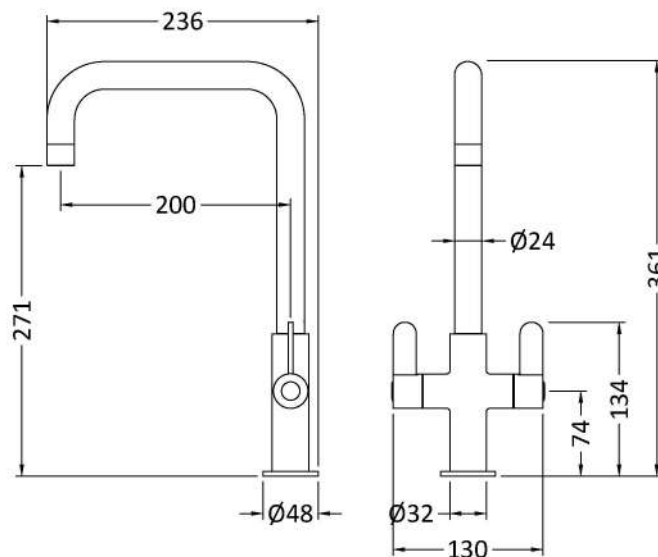

Sales Code: KSI405DL

Description: Kosi Mono Dual Lever Matt Black

Product Dimensions

Height (mm):	361
Width (mm):	130
Depth (mm):	236
Length (mm):	
Nett Weight (kg):	1.2

Packaging Dimensions

Height (mm):	70
Width (mm):	265
Depth (mm):	415
Gross Weight (kg):	1.53

Packaging Data

Box Colour:	Brown Cardboard Box
Box Qty:	0
Label Size:	0 x 0
Label Colour:	White Label
Label Qty:	0

Outer Box Dimensions (If Applicable)

Height (mm):	370
Width (mm):	280
Depth (mm):	370
Length (mm):	
Gross Weight (kg):	6
Barcode:	5056678400708

Product Details

Country of Origin:	China
Fitting Instruction:	No
Product Material:	Brass
Control Type:	Manual
Waste Included:	Waste Not Included
Waste Type:	Not Applicable
WRAS Approval: No	Approval No: N/A
Valve/Cartridge Type:	1/4 Turn Ceramic Disc
Colour/Finish:	Matt Black
Mount Type:	Deck
Operating Pressure (bar):	0.5

Flow Rates: (Litres Per Min)	0.1 bar: 4.1	0.5 bar: 7	1 bar: 9.5	2 bar: 13	3 bar: 15.9
Pipe Size:	15 mm (1/2" Bsp)				
Pipe Centres:	N/A				