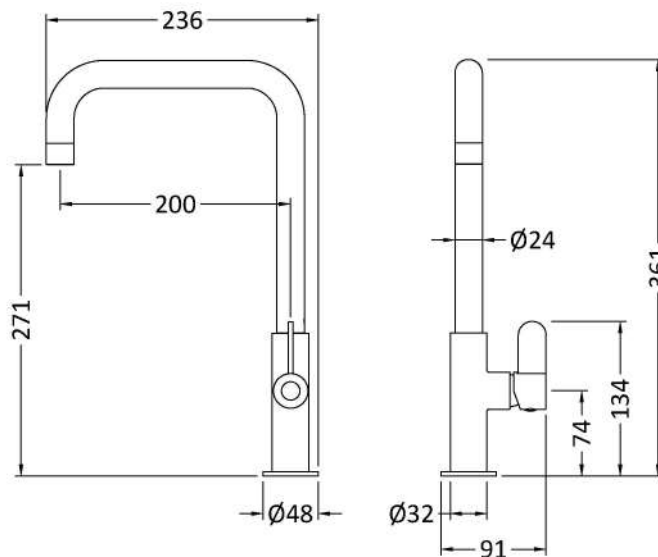

### Product Dimensions

Height (mm):	361
Width (mm):	90
Depth (mm):	236
Length (mm):	
Nett Weight (kg):	1.05

### Packaging Dimensions

Height (mm):	70
Width (mm):	265
Depth (mm):	415
Gross Weight (kg):	1.31

### Outer Box Dimensions (If Applicable)

Height (mm):	370
Width (mm):	280
Depth (mm):	395
Length (mm):	
Gross Weight (kg):	6
Barcode:	5056678400753

Flow Rates: (Litres Per Min)	0.1 bar: 1.9	0.5 bar: 3.7	1 bar: 5.1	2 bar: 7.2	3 bar: 8.7
Pipe Size:	15 mm (1/2" Bsp)				
Pipe Centres:	N/A				