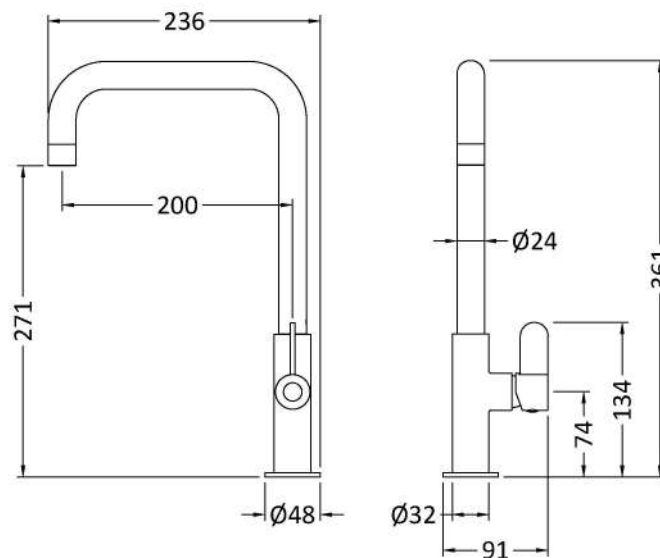

### Product Dimensions

Height (mm):	361
Width (mm):	90
Depth (mm):	236
Length (mm):	
Nett Weight (kg):	1.05

### Packaging Dimensions

Height (mm):	70
Width (mm):	265
Depth (mm):	415
Gross Weight (kg):	1.31

### Outer Box Dimensions (If Applicable)

Height (mm):	370
Width (mm):	280
Depth (mm):	395
Length (mm):	
Gross Weight (kg):	6
Barcode:	5056678400746

Flow Rates: (Litres Per Min) 0.1 bar: 1.9 0.5 bar: 3.7 1 bar: 5.1 2 bar: 7.2 3 bar: 8.7

Pipe Size: 15 mm (1/2" Bsp)

Pipe Centres: N/A