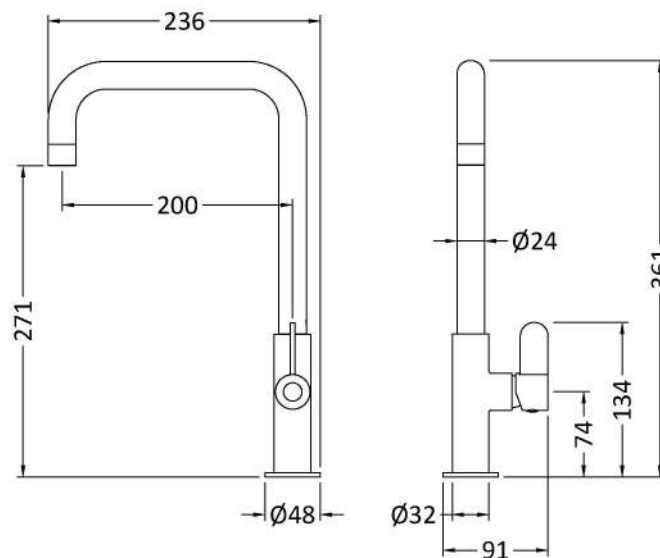

Sales Code: KSI605SL

Description: Kosi Mono Single Lever Brushed Nickel

Product Dimensions

Height (mm):	361
Width (mm):	90
Depth (mm):	236
Length (mm):	
Nett Weight (kg):	0.4

Packaging Dimensions

Height (mm):	70
Width (mm):	265
Depth (mm):	415
Gross Weight (kg):	0.9

Packaging Data

Box Colour:	Brown Cardboard Box
Box Qty:	1
Label Size:	100 x 50
Label Colour:	White Label
Label Qty:	1

Outer Box Dimensions (If Applicable)

Height (mm):	370
Width (mm):	280
Depth (mm):	395
Length (mm):	
Gross Weight (kg):	6
Barcode:	5056678400746

Product Details

Country of Origin:	China
Fitting Instruction:	No
Product Material:	Brass
Control Type:	Manual
Waste Included:	Waste Not Included
Waste Type:	Not Applicable
WRAS Approval: No	Approval No: N/A
Valve/Cartridge Type:	1/4 Turn Ceramic Disc
Colour/Finish:	Brushed Nickel
Mount Type:	Deck
Operating Pressure (bar):	0.5

Flow Rates: (Litres Per Min)	0.1 bar: 1.9	0.5 bar: 3.7	1 bar: 5.1	2 bar: 7.2	3 bar: 8.7
Pipe Size:	15 mm				
Pipe Centres:	N/A				