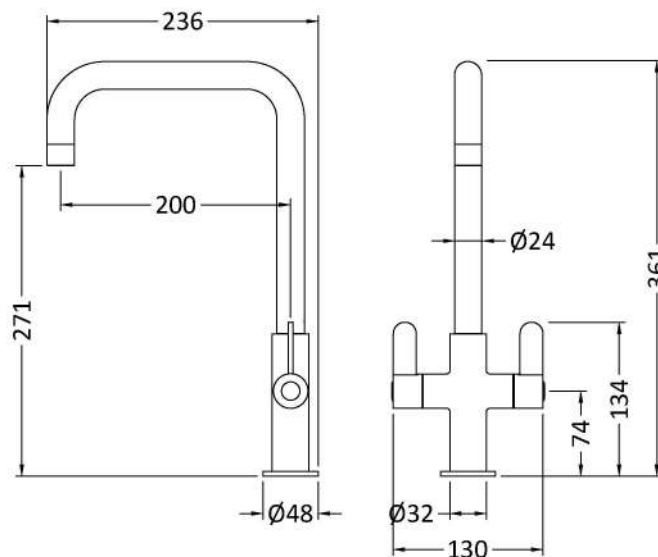

Sales Code: KSI805DL

Description: Kosi Mono Dual Lever Brushed Brass

Product Dimensions

Height (mm):	361
Width (mm):	130
Depth (mm):	236
Length (mm):	
Nett Weight (kg):	1.2

Packaging Dimensions

Height (mm):	70
Width (mm):	265
Depth (mm):	415
Gross Weight (kg):	1.53

Packaging Data

Box Colour:	Brown Cardboard Box
Box Qty:	0
Label Size:	0 x 0
Label Colour:	White Label
Label Qty:	0

Outer Box Dimensions (If Applicable)

Height (mm):	370
Width (mm):	280
Depth (mm):	370
Length (mm):	
Gross Weight (kg):	6
Barcode:	5056678400685

Product Details

Country of Origin:	China
Fitting Instruction:	No
Product Material:	Brass
Control Type:	Manual
Waste Included:	Waste Not Included
Waste Type:	Not Applicable
WRAS Approval: No	Approval No: N/A
Valve/Cartridge Type:	1/4 Turn Ceramic Disc
Colour/Finish:	Brushed Brass
Mount Type:	Deck
Operating Pressure (bar):	0.5

Flow Rates: (Litres Per Min)	0.1 bar: 4.1	0.5 bar: 7	1 bar: 9.5	2 bar: 13	3 bar: 15.9
Pipe Size:	15 mm (1/2" Bsp)				
Pipe Centres:	N/A				