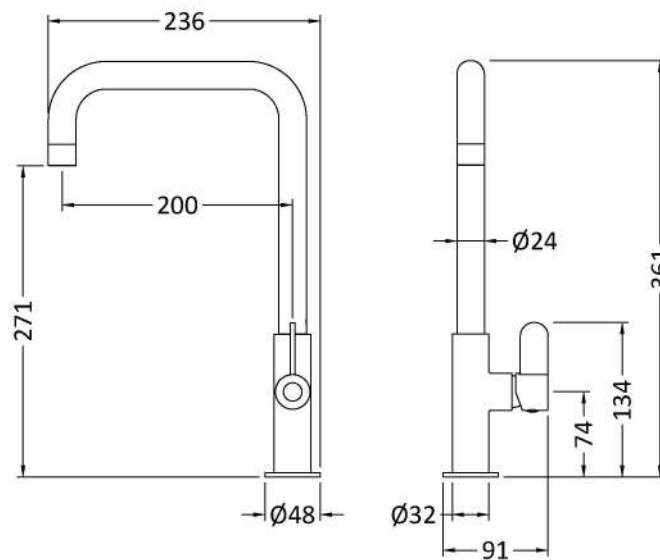

### Product Dimensions

Height (mm):	361
Width (mm):	90
Depth (mm):	236
Length (mm):	
Nett Weight (kg):	1.05

### Packaging Dimensions

Height (mm):	70
Width (mm):	265
Depth (mm):	415
Gross Weight (kg):	1.31

### Outer Box Dimensions (If Applicable)

Height (mm):	370
Width (mm):	280
Depth (mm):	395
Length (mm):	
Gross Weight (kg):	6
Barcode:	5056678400739

Flow Rates: (Litres Per Min)	0.1 bar: 1.9	0.5 bar: 3.7	1 bar: 5.1	2 bar: 7.2	3 bar: 8.7
Pipe Size:	15 mm (1/2" Bsp)				
Pipe Centres:	N/A				