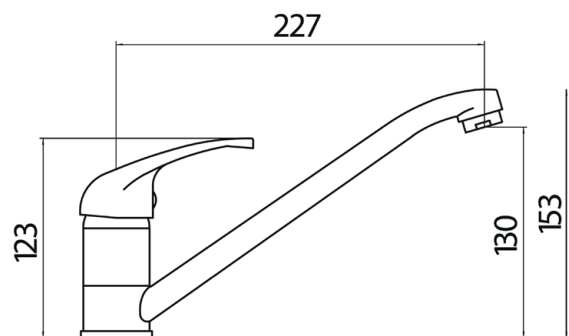

PRODUCT DATA SHEET

Aruba Kitchen Tap

Product Code: KT34

SCUDO
BEAUTIFUL BATHROOMS

0330 124 7290

sales@scudo.co.uk - www.scudo.co.uk

Scudo is the trading name of Harrison Bathrooms Ltd. Whilst we endeavour to ensure that the product information is accurate we accept no liability for any information given. All images are for illustration purposes only. Product images and specification are subject to change. Measurement are in millimetres and are nominal.

Product Name	KT34
Product Description	Aruba Kitchen Tap
Product Transportation	
Barcode	5060500640293
Country of origin	CH
Commodity code	8481801190
Product Measurements	
Product Weight (KG)	0.675
Product Width (mm)	44
Product Height (mm)	153
Product Depth (mm)	227
Product Length (mm)	260
Primary Packed Measurements	
Packaged Weight	0.8
Packed Length	30
Packed Width	13
Packed Height	6.5
Packaging Weights	
Card (kg)	0.06
Paper (kg)	0
Wood (kg)	0
Plastic (kg)	0
Compliance DOP	HBDOC007, HBDOC008

General Information	
Construction Material	Brass, Stainless Steel
Installation type	Deck Mounted
Colour / Finish	Chrome
Tap / Shower Attributes	
WRAS Approved	Yes
TMV Approved	No
Minimum Operating Pressure (bar)	0.1
Maximum Operating Pressure (bar)	5
Flexible Tails Included	Yes
Number of tap holes required	1
Handle Type	Lever
Swivel Spout	Yes
Inlet Connection	1/2" M10
Outlet Connection	N/a
Tap Hole Diameter (mm)	35
Tap Type description	Mono Mixer
Includes Waste	No
Valve / Cartridge Type	Single lever cartridges 35mm
Cartridge Spare code	T5302-08
Flow Rates	
0.2bar (l/min)	2.6
0.5bar (l/min)	4.2
1bar (l/min)	5.6
2bar (l/min)	7.6
3bar (l/min)	9.3

Dimensions
(measurements in mm)

LIFETIME GUARANTEE

We are confident in our products and we want our customer to be, we proudly give a lifetime guarantee on our taps and showers, further details can be found on our website