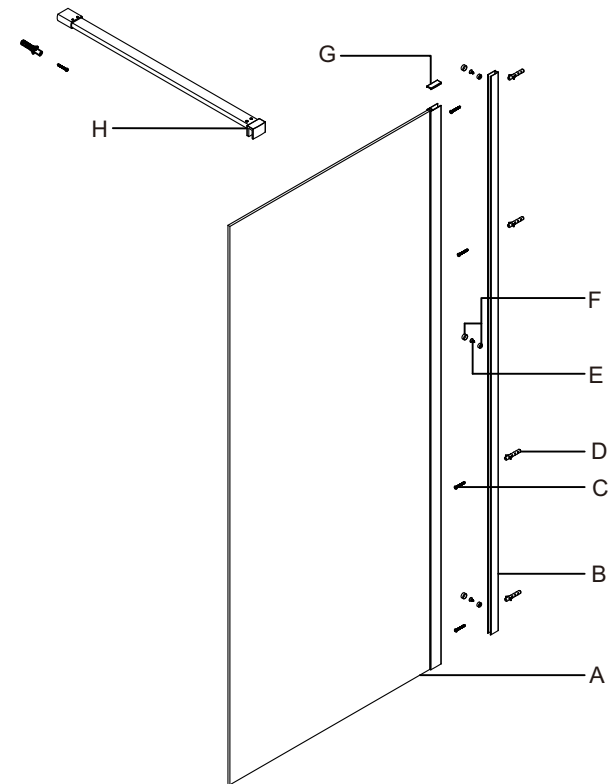

Wetroom 8mm

Parts Supplied:

A	Preassembly door panel	1x	E	 M4*12 screw	3x
B	 Wall profile	1x	F	 Screw cap	3x
C	 M4*30 screw	4x	G	Profile cap	1x
D	 Wall plug	4x	H	Support Bar	1x