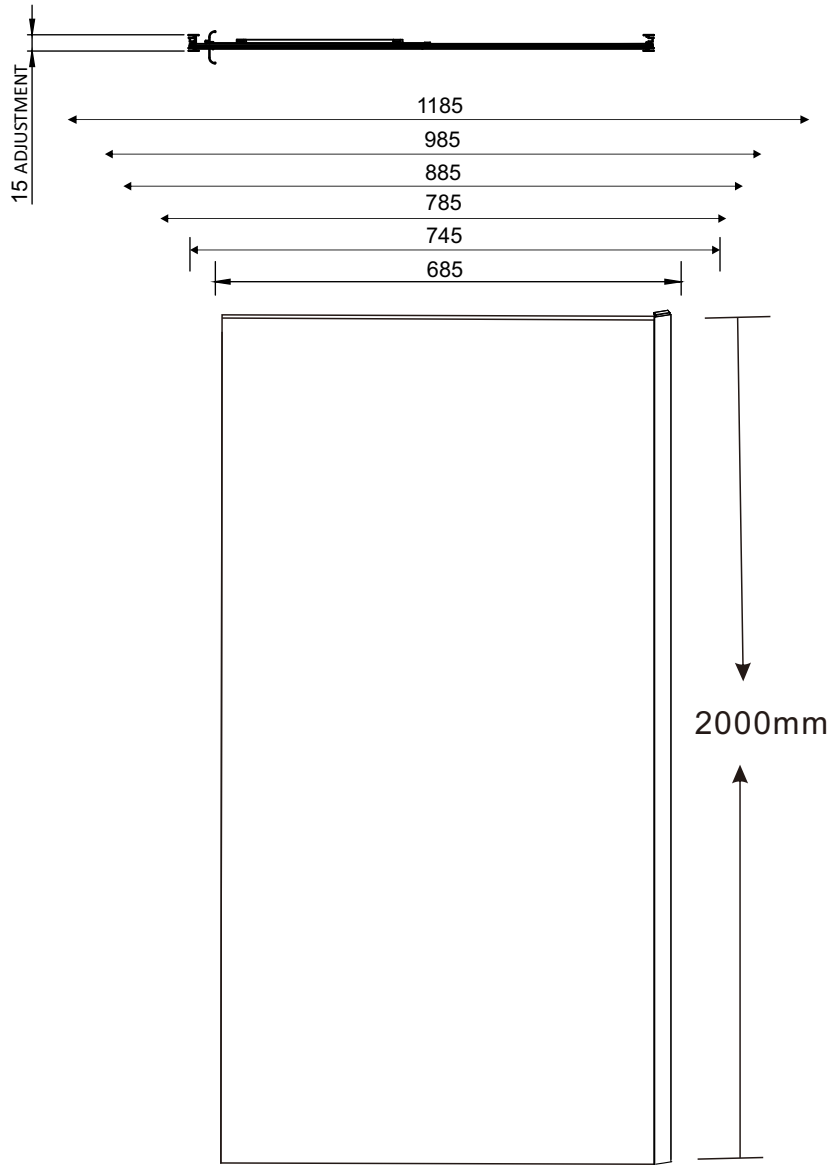

Wetroom 8mm

Parts Supplied:

A	Preassembly door panel	1x	E	 M4*12 screw	3x
B	 Wall profile	1x	F	 Screw cap	3x
C	 M4*30 screw	4x	G	Profile cap	1x
D	 Wall plug	4x	H	Support Bar	1x