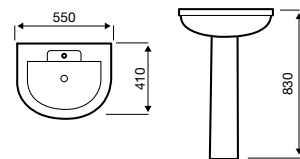

Embrace

Basin

Close Coupled WC

Back to Wall WC

Aspect

Basin

Cloak Basin

Close Coupled WC

Close to Wall WC

Back to Wall WC

Wall Hung WC

Bidet

Code

Basin

Close Coupled WC

Options 600

Basin

Close Coupled WC

Close to Wall WC

Comfort Height WC

Back to Wall WC

Ratio

550mm Basin

450mm Basin

Close Coupled WC

Close to Wall WC

Comfort Height WC

Back to Wall WC

Bidet