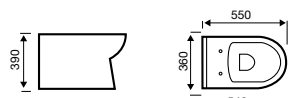

Back to Wall WC