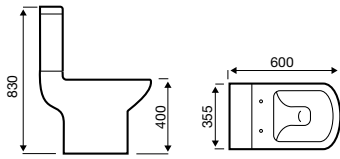

Close Coupled WC