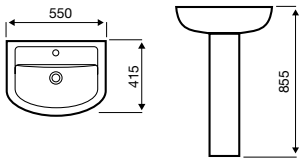

Close Coupled WC

Lifestyle

550mm 1th Basin

450mm & 500mm 1th Basin

360mm & 450mm 2th Basin

480mm Corner Basin

500mm (a) & 450mm (b) Basin & Semi ped

Close Coupled WC