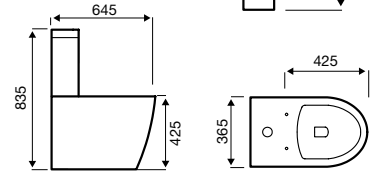

Close Coupled WC