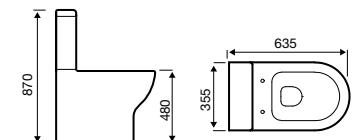

Back to Wall WC

Ratio

550mm Basin

450mm Basin

Close Coupled WC

Close to Wall WC

Comfort Height WC

Back to Wall WC