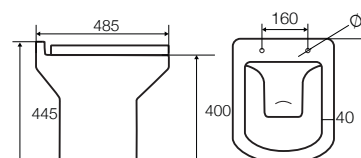

Trim

Basin

Close Coupled WC

Back To Wall WC

G4^k

545mm Basin

Close Coupled WC

Close Coupled WC with Corner Cistern