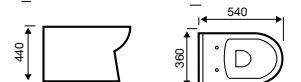

Comfort Height Back to Wall WC