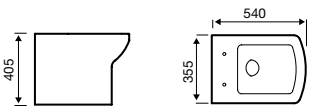

Back to Wall WC