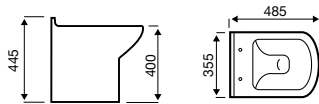

Back to Wall WC