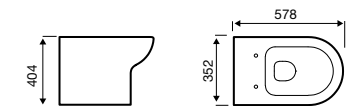

Back to Wall WC

Ratio

550mm Basin

450mm Basin

Close Coupled WC

Close to Wall WC

Comfort Height WC

Back to Wall WC