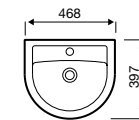

Back to Wall WC

Ratio

550mm Basin

450mm Basin

Close Coupled WC

Close to Wall WC

Comfort Height WC

Back to Wall WC