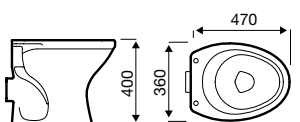

Close Coupled WC – Square

Astley

Basin

Close Coupled WC

Additional Sanitaryware

Alpha Low Level Cistern

Alpha Low Level WC Pan

Metro-K Wall Hung Pan