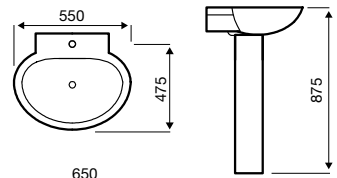

Milano

Basin