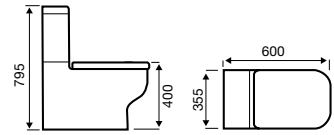

Close to Wall WC