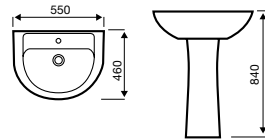

Close Coupled WC

Lifestyle

550mm 1th Basin

450mm & 500mm 1th Basin

360mm & 450mm 2th Basin

480mm Corner Basin

500mm (a) & 450mm (b) Basin & Semi ped

Close Coupled WC