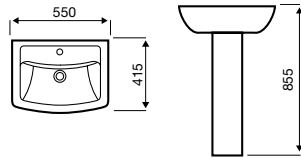

Technical Information

Pure

Basin