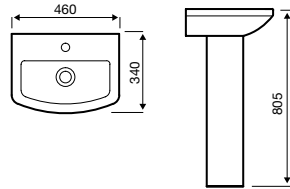

Cloak Basin