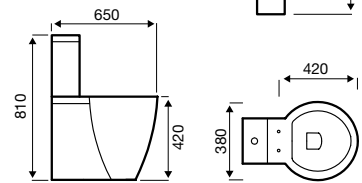

Close Coupled WC