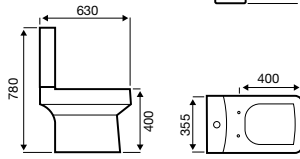

£43.20

Angled

ASP-ANG

£43.20

Embrace

Basin

Close Coupled WC

Back to Wall WC