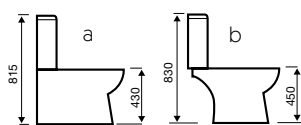

BTW WC (a) & Comfort Height WC (b)