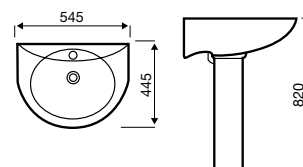

Trim

Basin

Close Coupled WC

Back To Wall WC

G4^k

545mm Basin

Close Coupled WC

Close Coupled WC with Corner Cistern