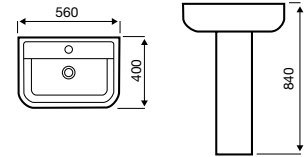

Options 600

Basin