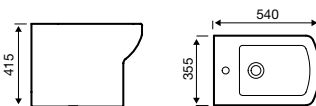

Embrace

Basin

Close Coupled WC

Back to Wall WC

Aspect

Basin

Cloak Basin

Close Coupled WC

Close to Wall WC

Back to Wall WC

Wall Hung WC

Bidet

Code

Basin

Close Coupled WC

Options 600

Basin

Close Coupled WC

Close to Wall WC

Comfort Height WC

Back to Wall WC

Ratio

550mm Basin

450mm Basin

Close Coupled WC

Close to Wall WC

Comfort Height WC

Back to Wall WC

Bidet