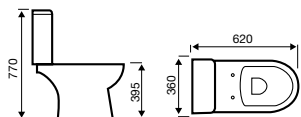

Close Coupled WC

Lifestyle

550mm 1th Basin

450mm & 500mm 1th Basin

360mm & 450mm 2th Basin

480mm Corner Basin

500mm (a) & 450mm (b) Basin & Semi ped

Close Coupled WC