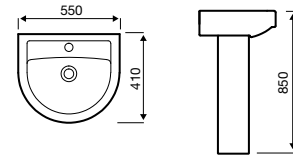

Ratio

550mm Basin