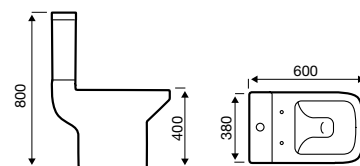

Close Coupled WC