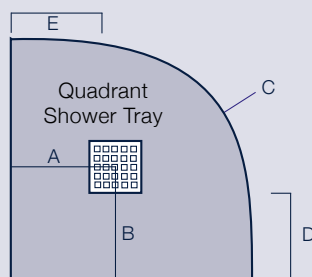

Chrome Integrated Waste
GSTW90-PC £45.00

Graphite Integrated Waste
GSTW90-GP £45.00

Square Trays

Size (mm)	A	B
800 x 800	400	400
900 x 900	450	450

Quadrant Trays

Size (mm)	A	B	C	D	E
800 x 800	400	400	550	200	250
900 x 900	450	450	550	310	350