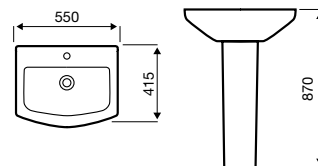

Revive

Basin

Close Coupled WC

Back to Wall WC

Project

Basin

Close Coupled WC – Round

Close Coupled WC – Square

Astley

Basin

Close Coupled WC

Additional Sanitaryware

Alpha Low Level Cistern

Alpha Low Level WC Pan

Metro-K Wall Hung Pan

Trim

Basin

Close Coupled WC

Back To Wall WC

G4^k

545mm Basin

Close Coupled WC

Close Coupled WC with Corner Cistern

Corner Basin

Cloakroom Basins