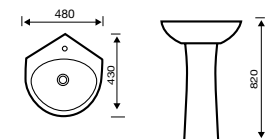

Close Coupled WC

Lifestyle

550mm 1th Basin

450mm & 500mm 1th Basin

360mm & 450mm 2th Basin

480mm Corner Basin

500mm (a) & 450mm (b) Basin & Semi ped

Close Coupled WC