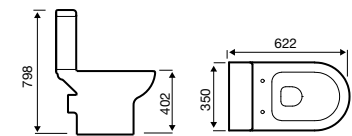

Back to Wall WC

Ratio

550mm Basin

450mm Basin

Close Coupled WC

Close to Wall WC

Comfort Height WC

Back to Wall WC