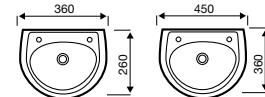

Close Coupled WC

Lifestyle

550mm 1th Basin

450mm & 500mm 1th Basin

360mm & 450mm 2th Basin

480mm Corner Basin

500mm (a) & 450mm (b) Basin & Semi ped

Close Coupled WC