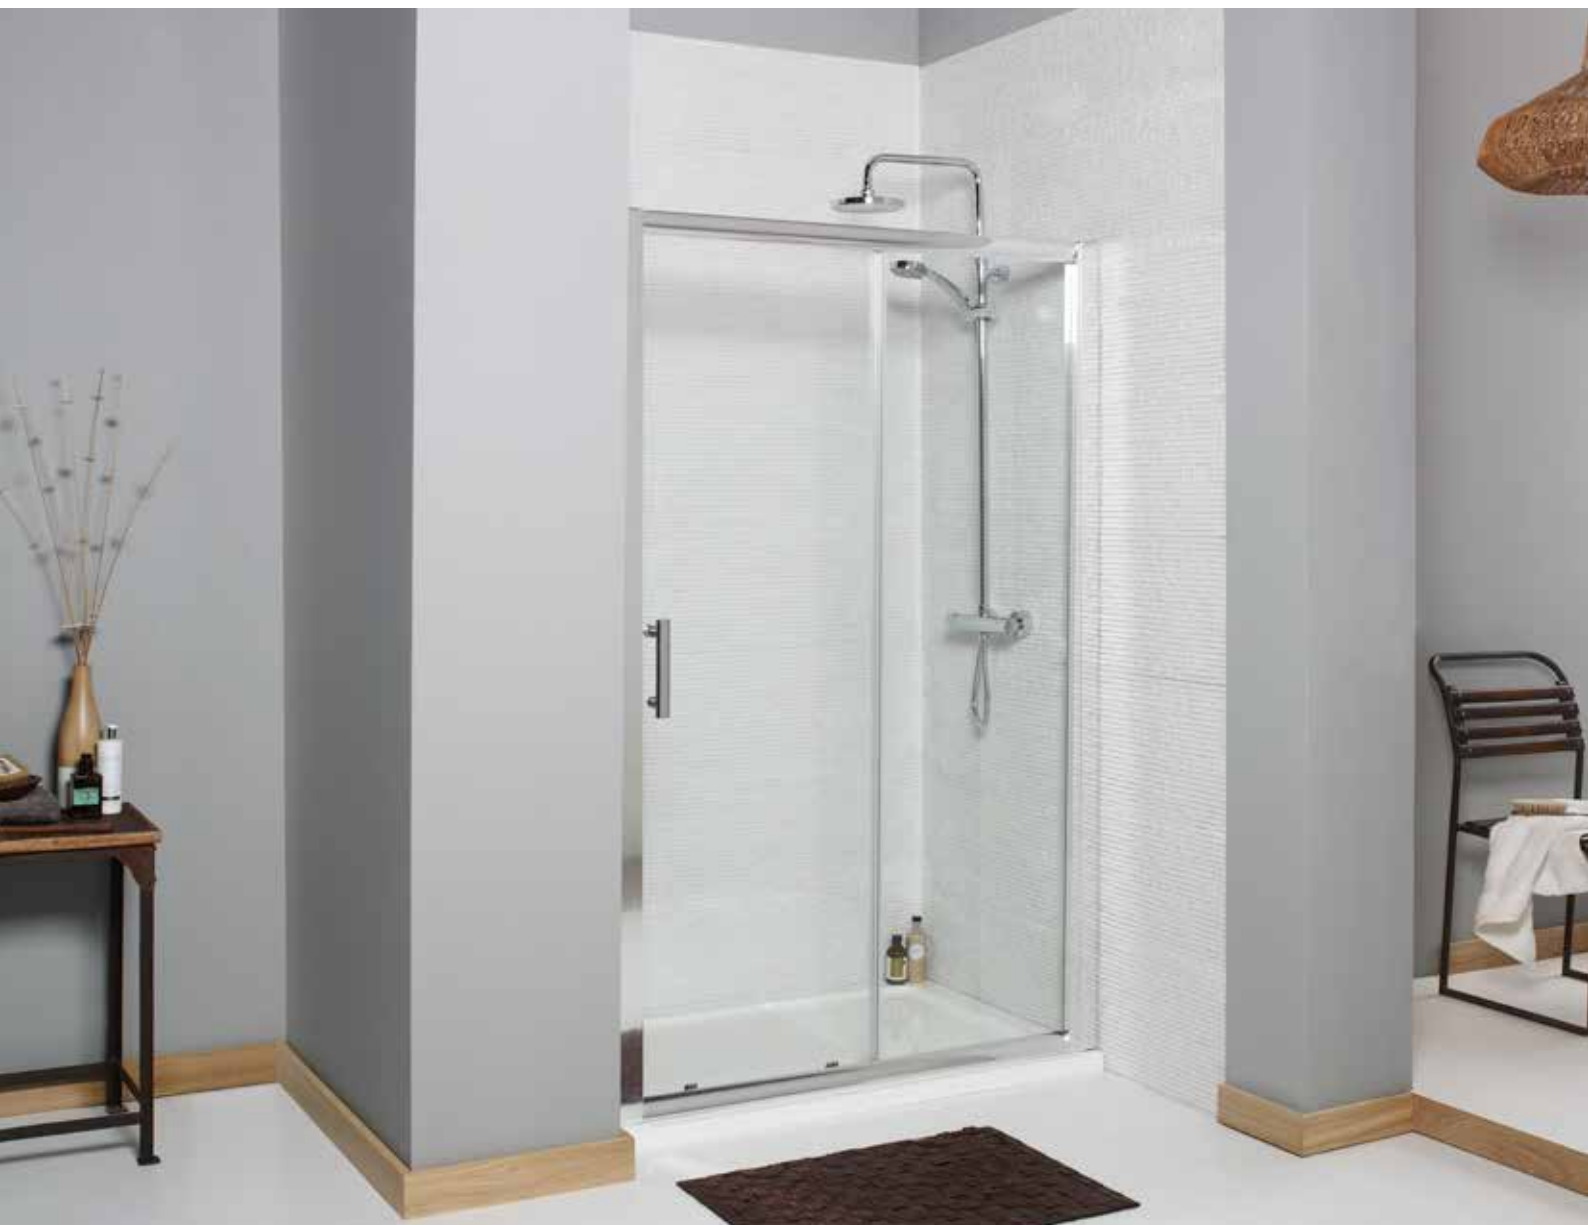

Koncept Sliding Door

1000mm KON1000SD	Adj. 945 – 990mm	£245.00
1100mm KON1100SD	Adj. 1045 – 1090mm	£245.00
1200mm KON1200SD	Adj. 1145 – 1190mm	£245.00
1400mm KON1400SD	Adj. 1345 – 1390mm	£289.00
1600mm KON1600SD	Adj. 1545 – 1590mm	£309.00
1700mm KON1700SD	Adj. 1645 – 1690mm	£336.00

Koncept Frameless Side Panel

700mm	KON700SP	£156.00
760mm	KON760SP	£161.00
800mm	KON800SP	£167.00
900mm	KON900SP	£172.00