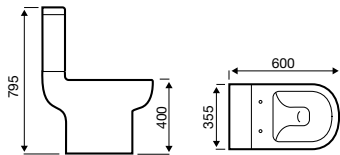

Close Coupled WC

Lifestyle

550mm 1th Basin

450mm & 500mm 1th Basin

360mm & 450mm 2th Basin

480mm Corner Basin

500mm (a) & 450mm (b) Basin & Semi ped

Close Coupled WC