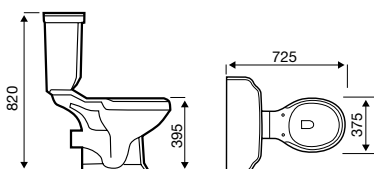

Close Coupled WC – Square

Astley

Basin

Close Coupled WC

Additional Sanitaryware

Alpha Low Level Cistern

Alpha Low Level WC Pan

Metro-K Wall Hung Pan