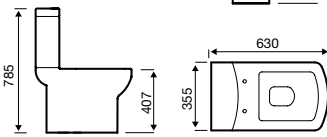

Close Coupled WC