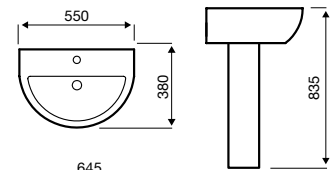

Genoa

Basin