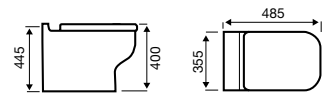

Back to Wall WC