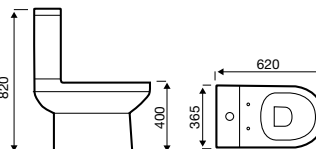

Close Coupled WC