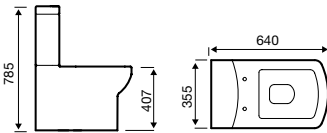

Close to Wall WC