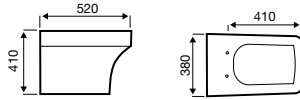

£43.20

Angled

ASP-ANG

£43.20

Embrace

Basin

Close Coupled WC

Back to Wall WC