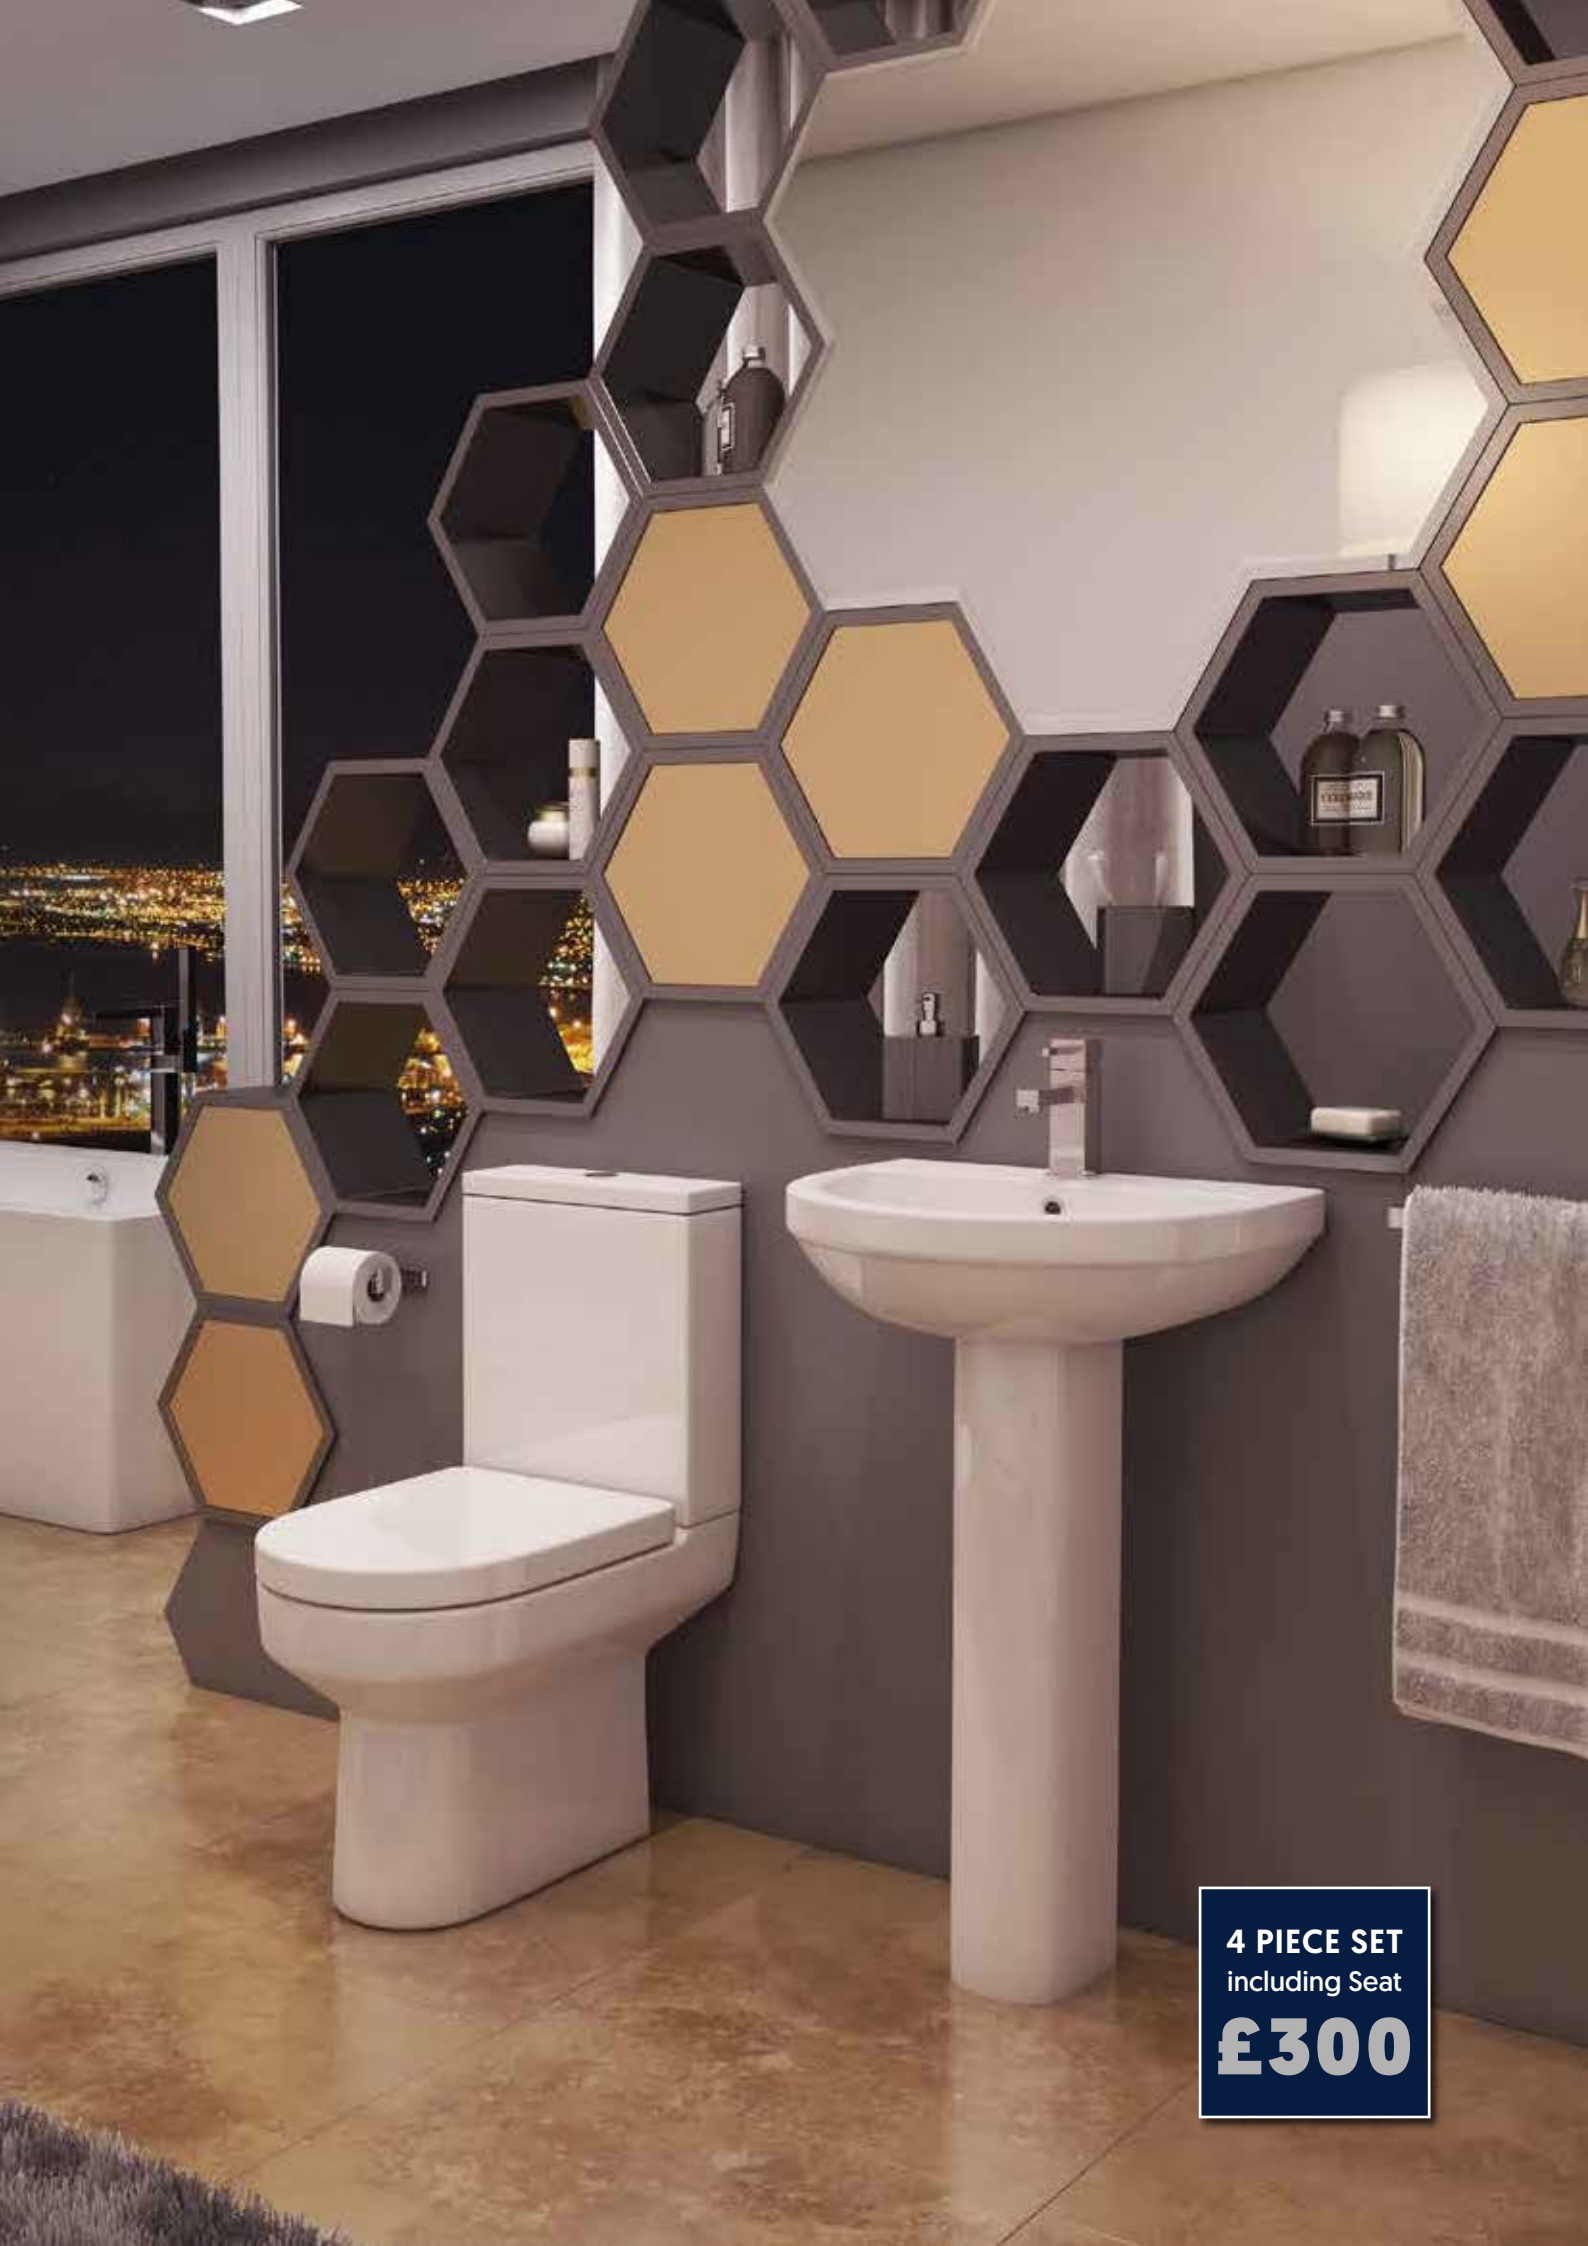

Pedestal

POT100RE £35.00

**510mm 1th Basin**

POT099RE £47.00

570mm 1th Basin

POT106RE £53.00

Semi Pedestal

POT191G4K £24.00