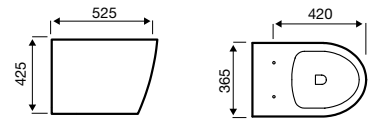

Back to Wall WC