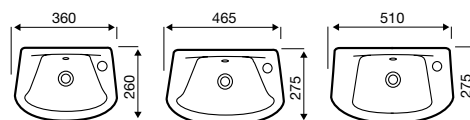

Cloakroom Basins