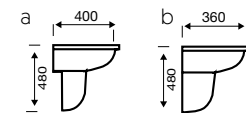

Close Coupled WC

Lifestyle

550mm 1th Basin

450mm & 500mm 1th Basin

360mm & 450mm 2th Basin

480mm Corner Basin

500mm (a) & 450mm (b) Basin & Semi ped

Close Coupled WC