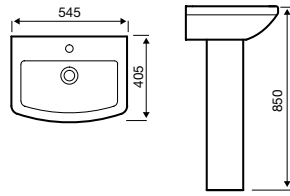

Aspect

Basin