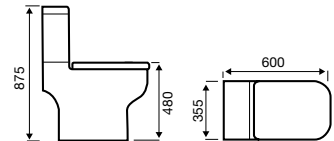

Comfort Height WC