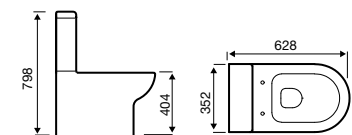

Back to Wall WC

Ratio

550mm Basin

450mm Basin

Close Coupled WC

Close to Wall WC

Comfort Height WC

Back to Wall WC