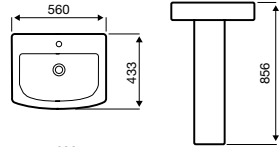

£43.20

Angled

ASP-ANG

£43.20

Embrace

Basin

Close Coupled WC

Back to Wall WC