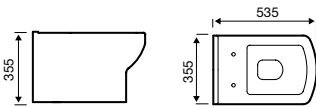

Wall Hung WC