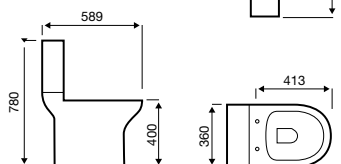

Close Coupled WC – Round