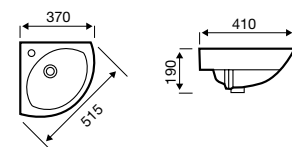

Corner Basin