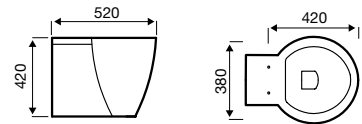

Back to Wall WC