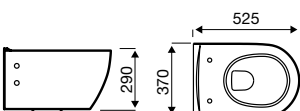

Close Coupled WC – Square

Astley

Basin

Close Coupled WC

Additional Sanitaryware

Alpha Low Level Cistern

Alpha Low Level WC Pan

Metro-K Wall Hung Pan