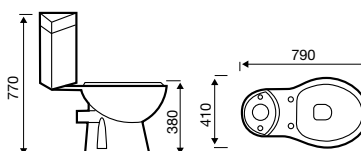

Trim

Basin

Close Coupled WC

Back To Wall WC

G4^k

545mm Basin

Close Coupled WC

Close Coupled WC with Corner Cistern