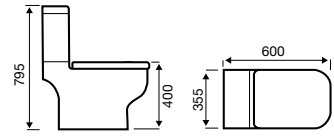

Close Coupled WC