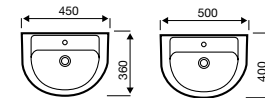

Close Coupled WC

Lifestyle

550mm 1th Basin

450mm & 500mm 1th Basin

360mm & 450mm 2th Basin

480mm Corner Basin

500mm (a) & 450mm (b) Basin & Semi ped

Close Coupled WC