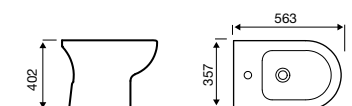

Embrace

Basin

Close Coupled WC

Back to Wall WC

Aspect

Basin

Cloak Basin

Close Coupled WC

Close to Wall WC

Back to Wall WC

Wall Hung WC

Bidet

Code

Basin

Close Coupled WC

Options 600

Basin

Close Coupled WC

Close to Wall WC

Comfort Height WC

Back to Wall WC

Ratio

550mm Basin

450mm Basin

Close Coupled WC

Close to Wall WC

Comfort Height WC

Back to Wall WC

Bidet