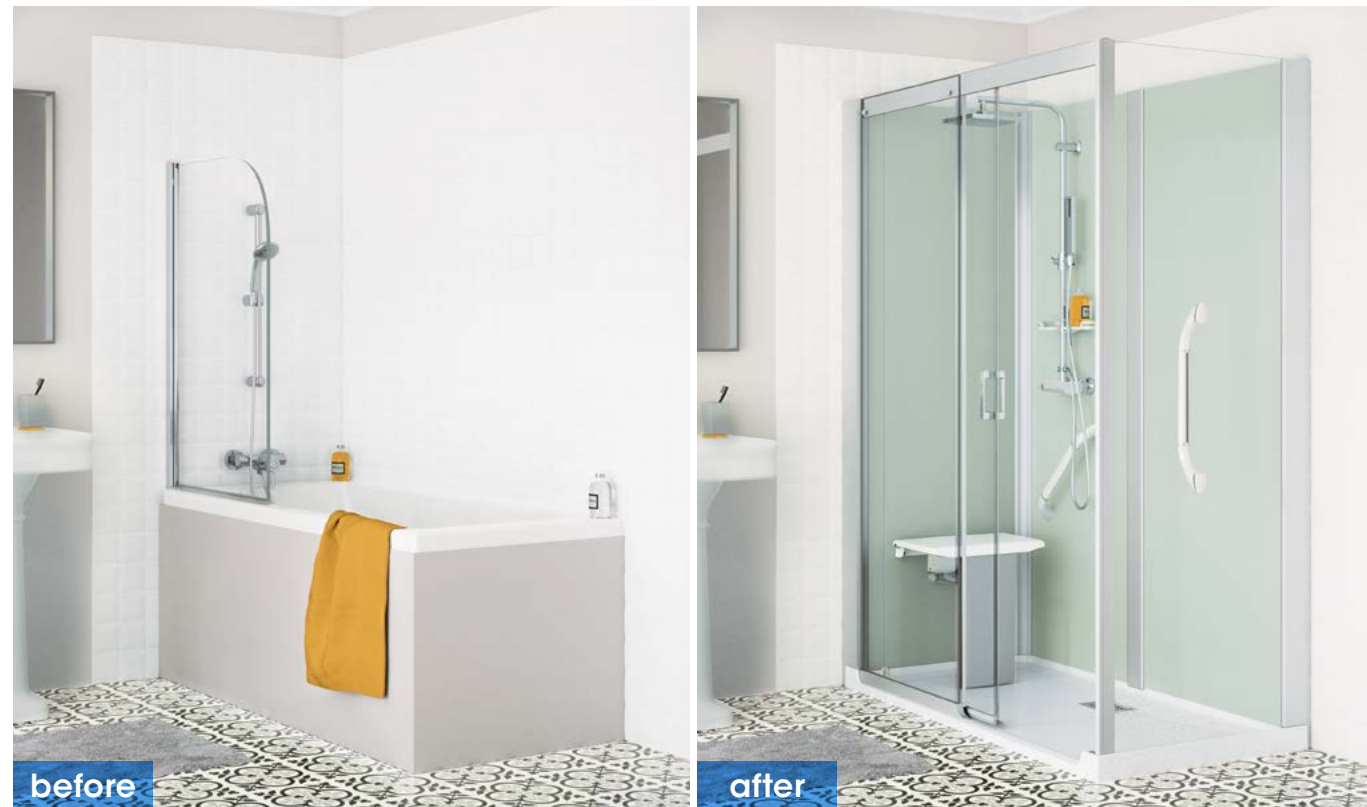

BATH REPLACEMENT

Two Contemporary Solutions from Kinedo.

Adapts to the needs of all the family.

Kinemagic Serenity