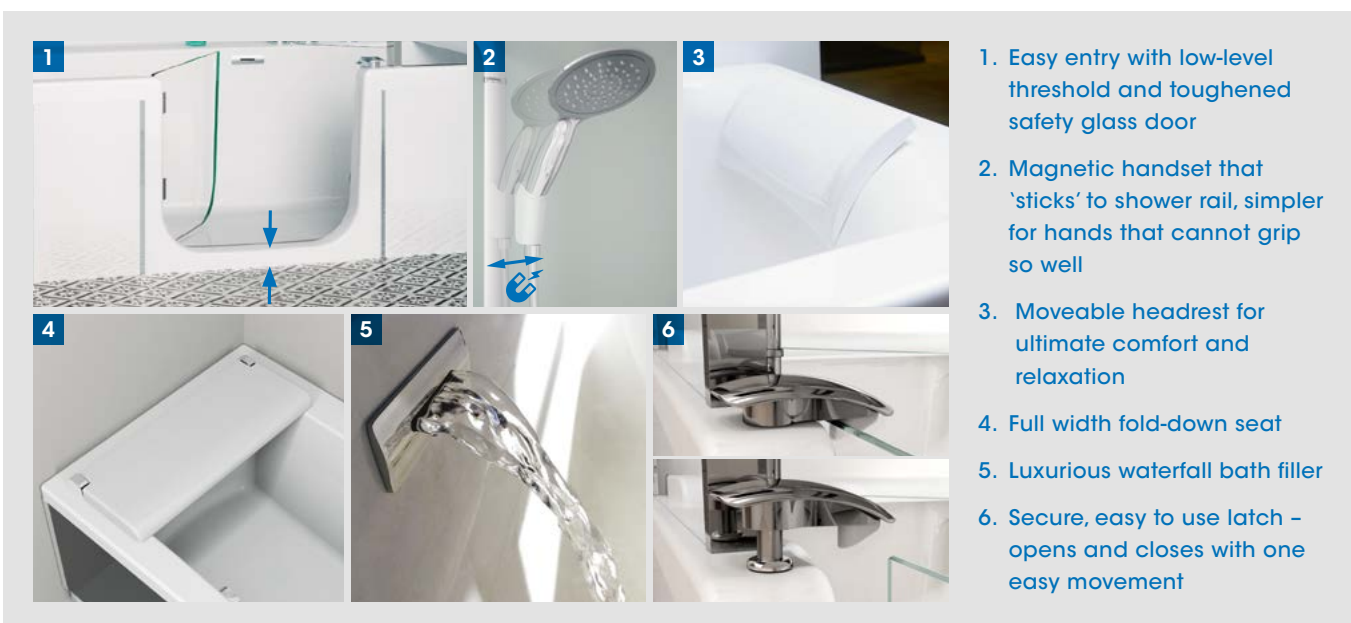

after

1

2

1. Anti-slip surface and 30mm tray height for extra safety.
2. Two secure grab bars to give confidence when getting in and out of the shower
3. Thermostatic cool-touch shower valve for ease of use and safety
4. Fold down seat for extra comfort

## BATH REPLACEMENT SOLUTION

## Kineduo 2 in 1 bath

It's such a relief to be able to get in and out of the bath easily now, and the rest of the family think it's great too.

Designed for practicality, styled for individuality. The Kineduo comes with great features as standard, but what really makes Kineduo unique is the ability to choose from a range of fantastic optional extras making your experience as special as your bath.

- High quality, two-in-one walk-in bath to make bathing or showering a comfortable and relaxing experience
- Equally appealing to families as well as those who need a little extra help
- Designed to fit in exactly the old space as your old bath and available in a range of sizes
- Optional extras include fold-down seat, additional grab bar, sleek bath filler, Black or white easy click front and end glass panels.
- Available as corner or recessed fitting, right or left hand installation