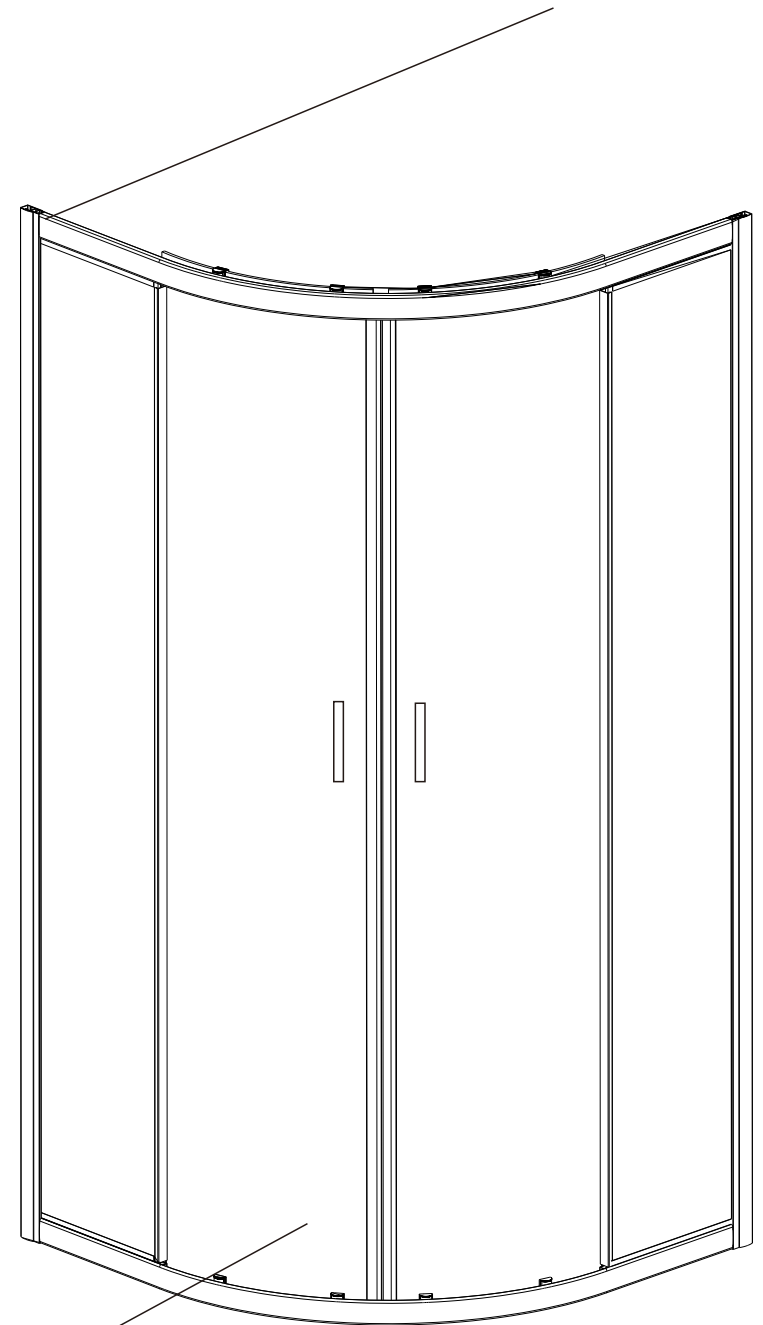

Chromed finished aluminium profile

6mm Tempered Glass