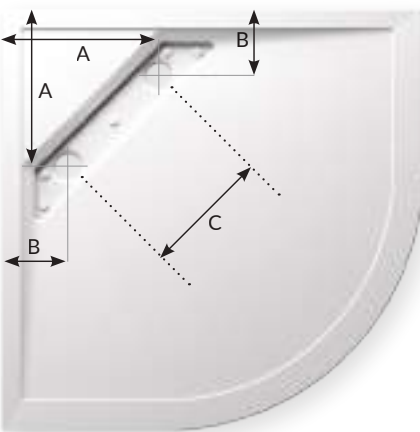

With the unique connect2 design even Quadrant and the Kudos unique Full Curve shape trays have the ability to avoid joists.

connect²

shower trays

Waste Locations

Square & Rectangular shower trays

Position of waste holes relative to the centre of each tray. **All sizes: A - 95mm B - 100mm**