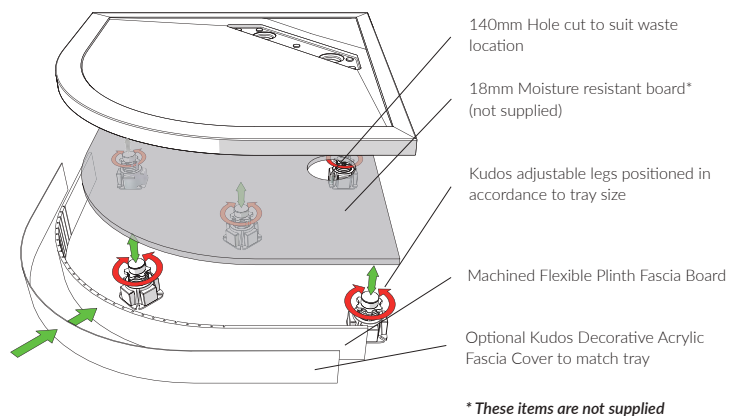

Creating a raised plinth and fascia for Kudos shower trays

Creating a Fascia Panel

Straight Edge (Square & Rectangular) Trays

A Fascia panel can be created using a moisture resistant material (not supplied) which can then be painted, tiled or alternatively covered with a Kudos Acrylic Decorative Fascia Cover to match the tray material.

Full Curved & Bow Fronted Trays

Fascia panels for Full Curve or Bow Fronted trays require a flexible moisture material such as marine plywood, which can either be painted, tiled with mosaics or covered with a Kudos Decorative Acrylic Fascia Cover to match the finish of the tray.

Creating a Fascia Panel for Kudos Quadrant Trays

The shape of Quadrant trays require the Fascia board material to be manufactured with machined cuts to enable the plinth to follow the shape of the tray. Kudos Quadrant Fascia Board is pre-machined for this purpose.

This can then be painted, tiled or covered with a Kudos Acrylic Decorative Fascia Cover.

Fascia Covers

Description	Product Code
Decorative Acrylic Fascia Cover 1200mm High Gloss Finish	168653
Decorative Acrylic Fascia Cover 1800mm High Gloss Finish	161491
Decorative Acrylic Fascia Cover 1200mm Matt SR Finish	163321
Decorative Acrylic Fascia Cover 1800mm Matt SR Finish	164758
Pre-machined cut flexible Plinth Fascia for Quadrant Trays	162136

Note:

In all cases the Acrylic Decorative Fascia Cover is not to be used without a suitable Fascia board.