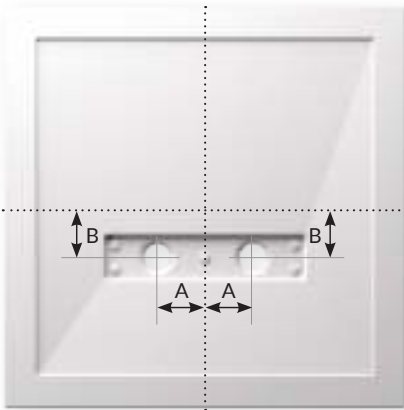

connect2 trays are supplied with a stylish colour matched linear waste cover, magnetically secured and reinforced for comfort and stability underfoot.

Whether square, rectangular or the quadrant - whatever the size, the connect2 tray will allow you to connect the waste fitting without the need to reposition joists or raise the tray onto a plinth.

Where joists run parallel to the width of the tray, at least one hole will always be clear.

Where joists run parallel to the length of the tray and both holes are obstructed, simply turn the tray 180°. The unique offset position will ensure both will become free.

With the unique connect2 design even Quadrant and the Kudos unique Full Curve shape trays have the ability to avoid joists.

connect²

shower trays

Waste Locations

Square & Rectangular shower trays

Position of waste holes relative to the centre of each tray. **All sizes: A - 95mm B - 100mm**