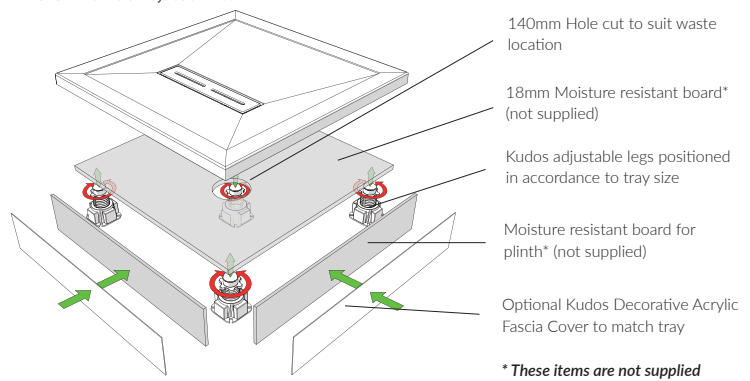

Creating a raised plinth and fascia for Kudos shower trays

Creating a Fascia Panel

Straight Edge (Square & Rectangular) Trays

A Fascia panel can be created using a moisture resistant material (not supplied) which can then be painted, tiled or alternatively covered with a Kudos Acrylic Decorative Fascia Cover to match the tray material.

Full Curved & Bow Fronted Trays

Fascia panels for Full Curve or Bow Fronted trays require a flexible moisture material such as marine plywood, which can either be painted, tiled with mosaics or covered with a Kudos Decorative Acrylic Fascia Cover to match the finish of the tray.

Creating a Fascia Panel for Kudos Quadrant Trays

The shape of Quadrant trays require the Fascia board material to be manufactured with machined cuts to enable the plinth to follow the shape of the tray. Kudos Quadrant Fascia Board is pre-machined for this purpose.

This can then be painted, tiled or covered with a Kudos Acrylic Decorative Fascia Cover.

Fascia Covers

Description	Product Code
Decorative Acrylic Fascia Cover 1200mm High Gloss Finish	168653
Decorative Acrylic Fascia Cover 1800mm High Gloss Finish	161491
Decorative Acrylic Fascia Cover 1200mm Matt SR Finish	163321
Decorative Acrylic Fascia Cover 1800mm Matt SR Finish	164758
Pre-machined cut flexible Plinth Fascia for Quadrant Trays	162136

Note:

In all cases the Acrylic Decorative Fascia Cover is not to be used without a suitable Fascia board.