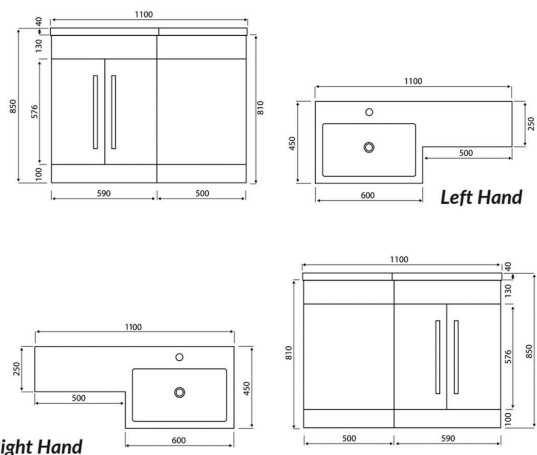

## L Shaped WC 1100 Green

Product Code: L-1100-WCUNIT-GREEN

**SCUDO**  
BEAUTIFUL BATHROOMS

0330 124 7290

sales@scudo.co.uk - www.scudo.co.uk

Scudo is the trading name of Harrison Bathrooms Ltd. Whilst we endeavour to ensure that the product information is accurate we accept no liability for any information given. All images are for illustration purposes only. Product images and specification are subject to change. Measurement are in millimetres and are nominal.

Product Name	L-1100-WCUNIT-GREEN
Product Description	L Shaped WC 1100 Green
<b>Product Transportation</b>	
Barcode	5060766125060
Country of origin	CH
Commodity code	9403609000
<b>Product Measurements</b>	
Product Weight (KG)	10.5
Product Width (mm)	500
Product Height (mm)	810
Product Depth (mm)	227
Product Length (mm)	0
<b>Primary Packed Measurements</b>	
Packaged Weight	11.5
Packed Length	530
Packed Width	280
Packed Height	840
<b>Packaging Weights</b>	
Card (kg)	0.908
Paper (kg)	0
Wood (kg)	0
Plastic (kg)	0.068
Compliance DOP	N/a

## Dimensions

(measurements in mm)