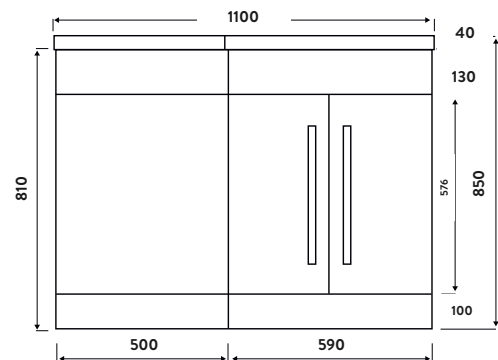

## Lili L-1100 WC Unit Matt Grey

Product Code: L-1100-WCUNIT-MATTGREY

Product Measurements	
Product Weight:	18kg
Product Width:	500mm
Product Height:	810mm
Product Depth:	250mm
Product Length:	N/A
Product Transportation	
Barcode:	5060500647469
Country of Origin:	UK
Comodity Code:	9403609000
Primary Packed Measurements	
Packaged Weight:	20kg
Packaged Length:	320mm
Packaged Width:	575mm
Packaged Height:	900mm
Packaging Weight	
Card:	1.75kg
Paper:	N/A
Wood:	N/A
Plastic:	0.0677kg
General Information	
Construction Material:	Vinyl Wrapped MDF
Installation Type:	Floor Mounted
Colour / Finish:	Matt Grey
Furniture Attributes	
Supplied Fully Assembled:	Yes
Number of Drawer:	N/A
Number of Doors:	N/A
Soft Close Doors/Drawer:	N/A
Moisture Resistant:	Yes
Internal Shelves:	N/A
Door Opening Width:	N/A
Draw Opening Distance:	N/A
Advised Concealed Cistern:	CISTERN002
False Draws:	N/A
Number of False Draws:	N/A
Reversible Doors:	N/A
Hinge Location:	N/A
Compatible Furniture Code:	600CAB-LILI-MATTGREY
Compatible Basin Code:	N/A
Handles	
Handle Styles:	N/A
Handle Finish:	N/A
Handle Material:	N/A
Number of Handles:	N/A
Compliance DOP	

## Dimensions (measurements in mm)