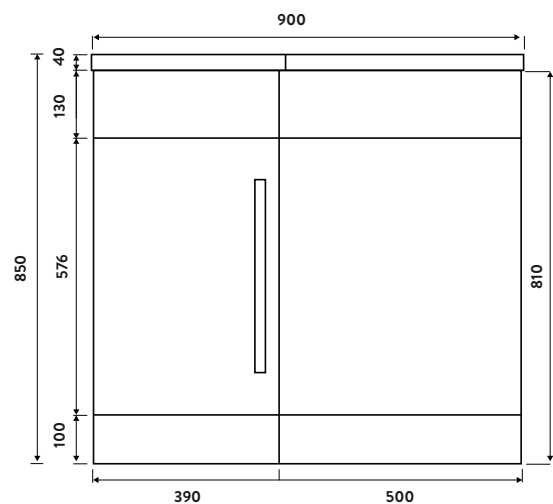

Product Measurements

Product Weight:	16.8kg
Product Width:	300mm
Product Height:	810mm
Product Depth:	280mm
Product Length:	N/A

Product Transportation

Barcode:	5060500647483
Country of Origin:	UK
Comodity Code:	9403609000

Primary Packed Measurements

Packaged Weight:	18kg
Packaged Length:	420mm
Packaged Width:	400mm
Packaged Height:	840mm

Packaging Weight

Card:	1.51kg
Paper:	N/A
Wood:	N/A
Plastic:	0.025kg

General Information

Construction Material:	Vinyl Wrapped MDF
Installation Type:	Floor Mounted
Colour / Finish:	Gloss White

Furniture Attributes

Supplied Fully Assembled:	Yes
Number of Drawer:	0
Number of Doors:	1
Soft Close Doors/Drawer:	N/A
Moisture Resistant:	Yes
Internal Shelves:	N/A
Door Opening Width:	380mm
Draw Opening Distance:	N/A
Advised Concealed Cistern:	N/A
False Draws:	No
Number of False Draws:	N/A
Reversible Doors:	No
Hinge Location:	Right
Compatible Furniture Code:	L-900-WCUNIT-MATTGREY
Compatible Basin Code:	L-900-LEFT / L-900-RIGHT

Handles

Handle Styles:	Vertical Bar
Handle Finish:	Chrome or Black
Handle Material:	Steel
Number of Handles:	1

Compliance DOP

Dimensions

(measurements in mm)

LIFETIME GUARANTEE

We are confident in our products and we want our customer to be, we proudly give a lifetime guarantee on our taps and showers, further details can be found on our website