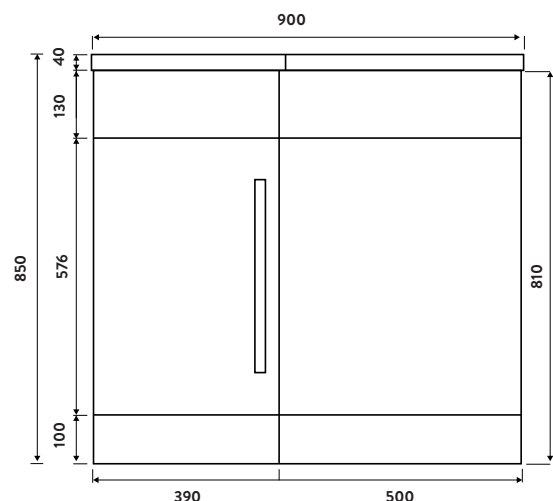

Product Measurements

Product Weight:	16.8kg
Product Width:	300mm
Product Height:	810mm
Product Depth:	280mm
Product Length:	N/A

Product Transportation

Barcode:	5060500643553
Country of Origin:	TURK
Comodity Code:	9403609000

Primary Packed Measurements

Packaged Weight:	18kg
Packaged Length:	420mm
Packaged Width:	400mm
Packaged Height:	840mm

Packaging Weight

Card:	1.36kg
Paper:	N/A
Wood:	N/A
Plastic:	0.006kg

General Information

Construction Material:	Vinyl Wrapped MDF
Installation Type:	Floor Mounted
Colour / Finish:	Gloss White

Furniture Attributes

Supplied Fully Assembled:	Yes
Number of Drawer:	0
Number of Doors:	1
Soft Close Doors/Drawer:	N/A
Moisture Resistant:	Yes
Internal Shelves:	N/A
Door Opening Width:	380mm
Draw Opening Distance:	N/A
Advised Concealed Cistern:	N/A
False Draws:	No
Number of False Draws:	N/A
Reversible Doors:	No
Hinge Location:	Right
Compatible Furniture Code:	L-900-WCUNIT-WTE
Compatible Basin Code:	L-900-LEFT / L-900-RIGHT

Handles

Handle Styles:	Vertical Bar
Handle Finish:	Chrome or Black
Handle Material:	Steel
Number of Handles:	1

Compliance DOP

Dimensions

(measurements in mm)

LIFETIME GUARANTEE

We are confident in our products and we want our customer to be, we proudly give a lifetime guarantee on our taps and showers, further details can be found on our website