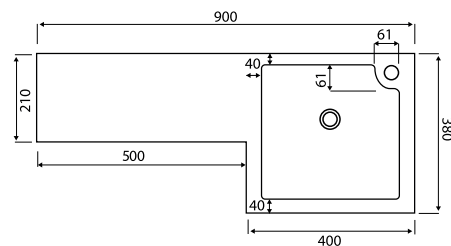

Product Measurements

| | |
|-----------------|-------|
| Product Weight: | 10kg |
| Product Width: | 900mm |
| Product Height: | 40mm |
| Product Depth: | 380mm |
| Product Length: | 210mm |

Product Transportation

| | |
|--------------------|---------------|
| Barcode: | 5060500647506 |
| Country of Origin: | China |
| Comodity Code: | 3922100000 |

Primary Packed Measurements

| | |
|------------------|--------|
| Packaged Weight: | 11.3kg |
| Packaged Length: | 940mm |
| Packaged Width: | 200mm |
| Packaged Height: | 490mm |

Basin Attributes

| | |
|-----------------------------|---|
| Basin Type: | Furniture Mounted |
| Number of Tap Holes: | 1 |
| Compatible Tap Codes: | All Mono Mixers |
| Overflow: | Yes |
| Recommened Waste Type: | Slotted |
| Inner Bowl Width: | |
| Inner Bowl Length: | |
| Inner Bowl Depth: | |
| Compatible Waste Part Code: | WASTE94 / WASTE88 WASTE92 / WASTE93 WASTE100 / BLACK094 BLACK098 |

Compliance DOP

HBDOC096 / HBDOC097

Dimensions

(measurements in mm)

LIFETIME GUARANTEE

We are confident in our products and we want our customer to be, we proudly give a lifetime guarantee on our taps and showers, further details can be found on our website