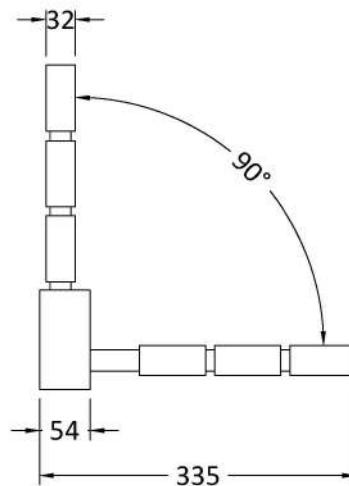

Sales Code: LA371

Description: Shower Seat C/P Hinges

Product Dimensions

Length (mm):	
Width (mm):	0
Height (mm):	0
Depth (mm):	0
Nett Weight (kg):	5.1

Packaging Dimensions

Height (mm):	515
Width (mm):	363
Depth (mm):	73
Gross Weight (kg):	5.1

Packaging Data

Box Colour:	White Cardboard Box
Box Qty:	0
Label Size:	0 x 0
Label Colour:	White Label
Label Qty:	0

Outer Box Dimensions (If Applicable)

Height (mm):	0
Width (mm):	0
Length (mm):	
Depth (mm):	
Gross Weight (kg):	0
Barcode:	5055146128571

Product Details

Country of Origin:	China
Fitting Instruction:	Yes
CE & UKCA:	N/A
Product Material:	
Heating Element Wattage:	
Colour/Finish:	
Product Diameter:	
Connection Size:	