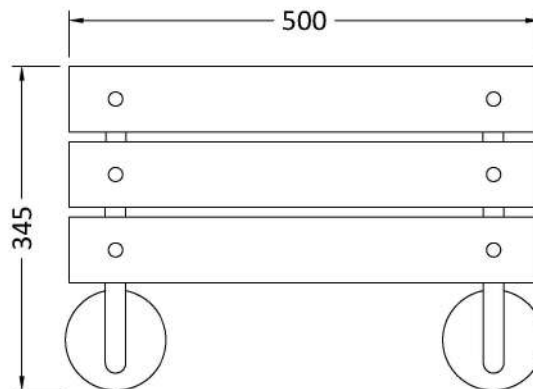

Sales Code: LA371

Description: Shower Seat C/P Hinges

Product Dimensions

Length (mm):	
Width (mm):	0
Height (mm):	0
Depth (mm):	0
Nett Weight (kg):	5.1

Packaging Dimensions

Height (mm):	515
Width (mm):	363
Depth (mm):	73
Gross Weight (kg):	5.1

Packaging Data

Box Colour:	White Cardboard Box
Box Qty:	0
Label Size:	0 x 0
Label Colour:	White Label
Label Qty:	0

Outer Box Dimensions (If Applicable)

Height (mm):	0
Width (mm):	0
Length (mm):	
Depth (mm):	
Gross Weight (kg):	0
Barcode:	5055146128571

Product Details

Country of Origin:	China
Fitting Instruction:	Yes
CE & UKCA:	N/A
Product Material:	
Heating Element Wattage:	
Colour/Finish:	
Product Diameter:	
Connection Size:	