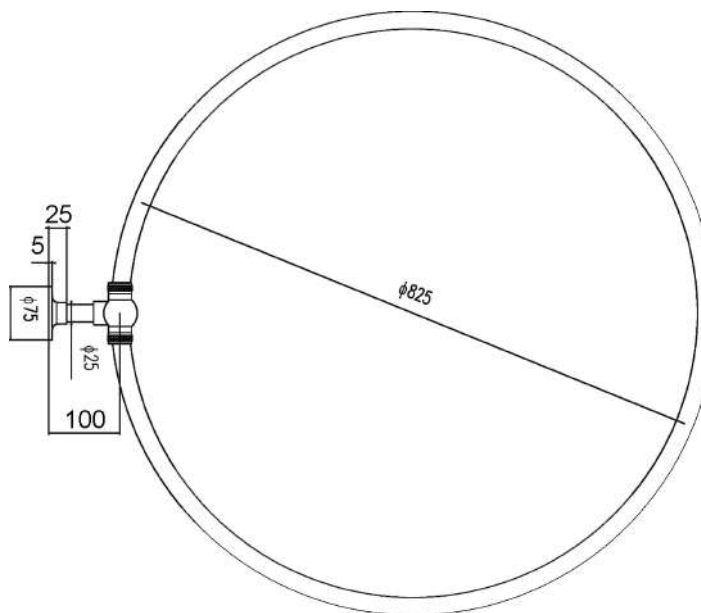

Sales Code: LA386

Description: Round Shower Ring Curtain Not Supplied

Product Dimensions

Length (mm):	
Width (mm):	0
Height (mm):	0
Depth (mm):	0
Nett Weight (kg):	3.66

Packaging Dimensions

Height (mm):	890
Width (mm):	890
Depth (mm):	50
Gross Weight (kg):	3.66

Packaging Data

Box Colour:	White Cardboard Box
Box Qty:	0
Label Size:	0 x 0
Label Colour:	White Label
Label Qty:	0

Outer Box Dimensions (If Applicable)

Height (mm):	0
Width (mm):	0
Length (mm):	
Depth (mm):	
Gross Weight (kg):	0
Barcode:	5055146111955

Product Details

Country of Origin:	China
Fitting Instruction:	No
CE & UKCA:	N/A
Product Material:	Stainless Steel
Heating Element Wattage:	Not Applicable
Colour/Finish:	Chrome
Product Diameter:	Not Applicable
Connection Size:	Not Applicable