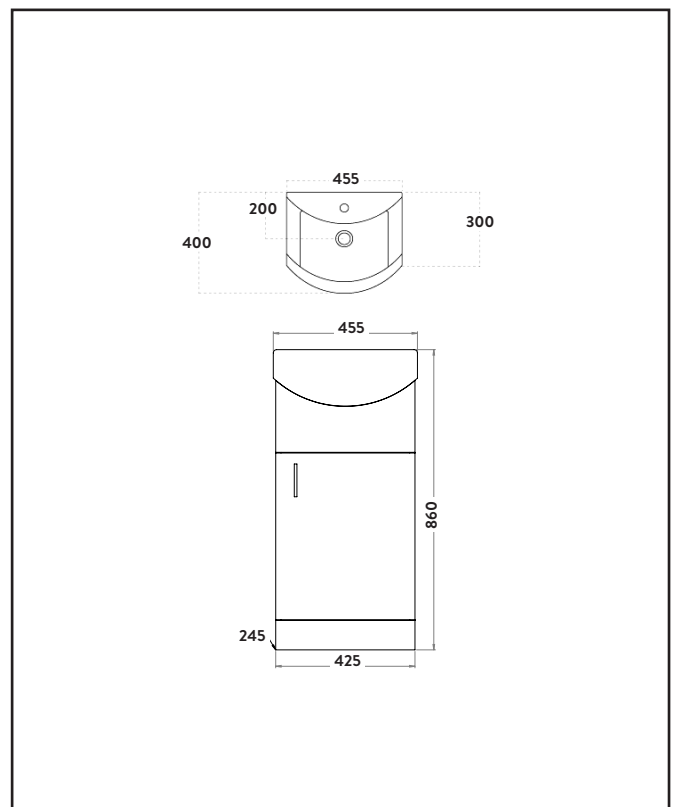

PRODUCT DATA SHEET

Lanza 450mm Basin Unit Gloss White

Product Code: LANZA-450-BASINUNIT-GWTE

SCUDO
BEAUTIFUL BATHROOMS

0330 124 7290

sales@scudo.co.uk - www.scudo.co.uk

Scudo is the trading name of Harrison Bathrooms Ltd. Whilst we endeavour to ensure that the product information is accurate we accept no liability for any information given. All images are for illustration purposes only. Product images and specification are subject to change. Measurement are in millimetres and are nominal.

Product Measurements	
Product Weight:	12.3kg
Product Width:	425mm
Product Height:	860mm
Product Depth:	245mm
Product Length:	0
Product Transportation	
Barcode:	5060500649722
Country of Origin:	Turkey
Comodity Code:	9403609010
Primary Packed Measurements	
Packaged Weight:	13kg
Packaged Length:	440mm
Packaged Width:	860mm
Packaged Height:	260mm
Packaging Weight	
Card:	0.7kg
Paper:	N/A
Wood:	N/A
Plastic:	0.423kg
General Information	
Construction Material:	Vinyl Wrapped MDF
Installation Type:	Floor Mounted
Colour / Finish:	Gloss White
Furniture Attributes	
Supplied Fully Assembled:	Yes
Number of Drawer:	0
Number of Doors:	1
Soft Close Doors/Drawer:	Yes
Moisture Resistant:	Yes
Internal Shelves:	Yes
Door Opening Width:	410mm
Draw Opening Distance:	N/A
Advised Concealed Cistern:	N/A
False Draws:	No
Number of False Draws:	0
Reversible Doors:	No
Hinge Location:	Right
Compatible Furniture Code:	LANZA-500-WCUNIT LANZA-600WCUNIT-GWTE
Compatible Basin Code:	LANZA450BASIN
Handles	
Handle Styles:	Vertical Bar
Handle Finish:	Chrome or Black
Handle Material:	Steel
Number of Handles:	1
Compliance DOP	