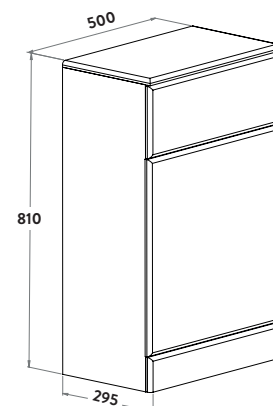

Scudo is the trading name of Harrison Bathrooms Ltd. Whilst we endeavour to ensure that the product information is accurate we accept no liability for any information given. All images are for illustration purposes only. Product images and specification are subject to change. Measurement are in millimetres and are nominal.

Product Measurements

Product Weight:	12.2kg
Product Width:	500mm
Product Height:	810mm
Product Depth:	295mm
Product Length:	0

Product Transportation

Barcode:	5060500643706
Country of Origin:	Turkey
Comodity Code:	9403609010

Primary Packed Measurements

Packaged Weight:	13kg
Packaged Length:	520mm
Packaged Width:	830mm
Packaged Height:	310mm

Packaging Weight

Card:	0.8kg
Paper:	N/A
Wood:	N/A
Plastic:	N/A

General Information

Construction Material:	Vinyl Wrapped MDF
Installation Type:	Floor Mounted
Colour / Finish:	Gloss White

Furniture Attributes

Supplied Fully Assembled:	Yes
Number of Drawer:	N/A
Number of Doors:	N/A
Soft Close Doors/Drawer:	Yes
Moisture Resistant:	Yes
Internal Shelves:	No
Door Opening Width:	N/A
Draw Opening Distance:	N/A
Advised Concealed Cistern:	CISTERN002
False Draws:	No
Number of False Draws:	N/A
Reversible Doors:	No
Hinge Location:	Left
Compatible Furniture Code:	LANZA-550-BASINUNIT
Compatible Basin Code:	N/A

Handles

Handle Styles:	N/A
Handle Finish:	N/A
Handle Material:	N/A
Number of Handles:	N/A

Compliance DOP

LIFETIME GUARANTEE

We are confident in our products and we want our customer to be, we proudly give a lifetime guarantee on our taps and showers, further details can be found on our website

Dimensions (measurements in mm)